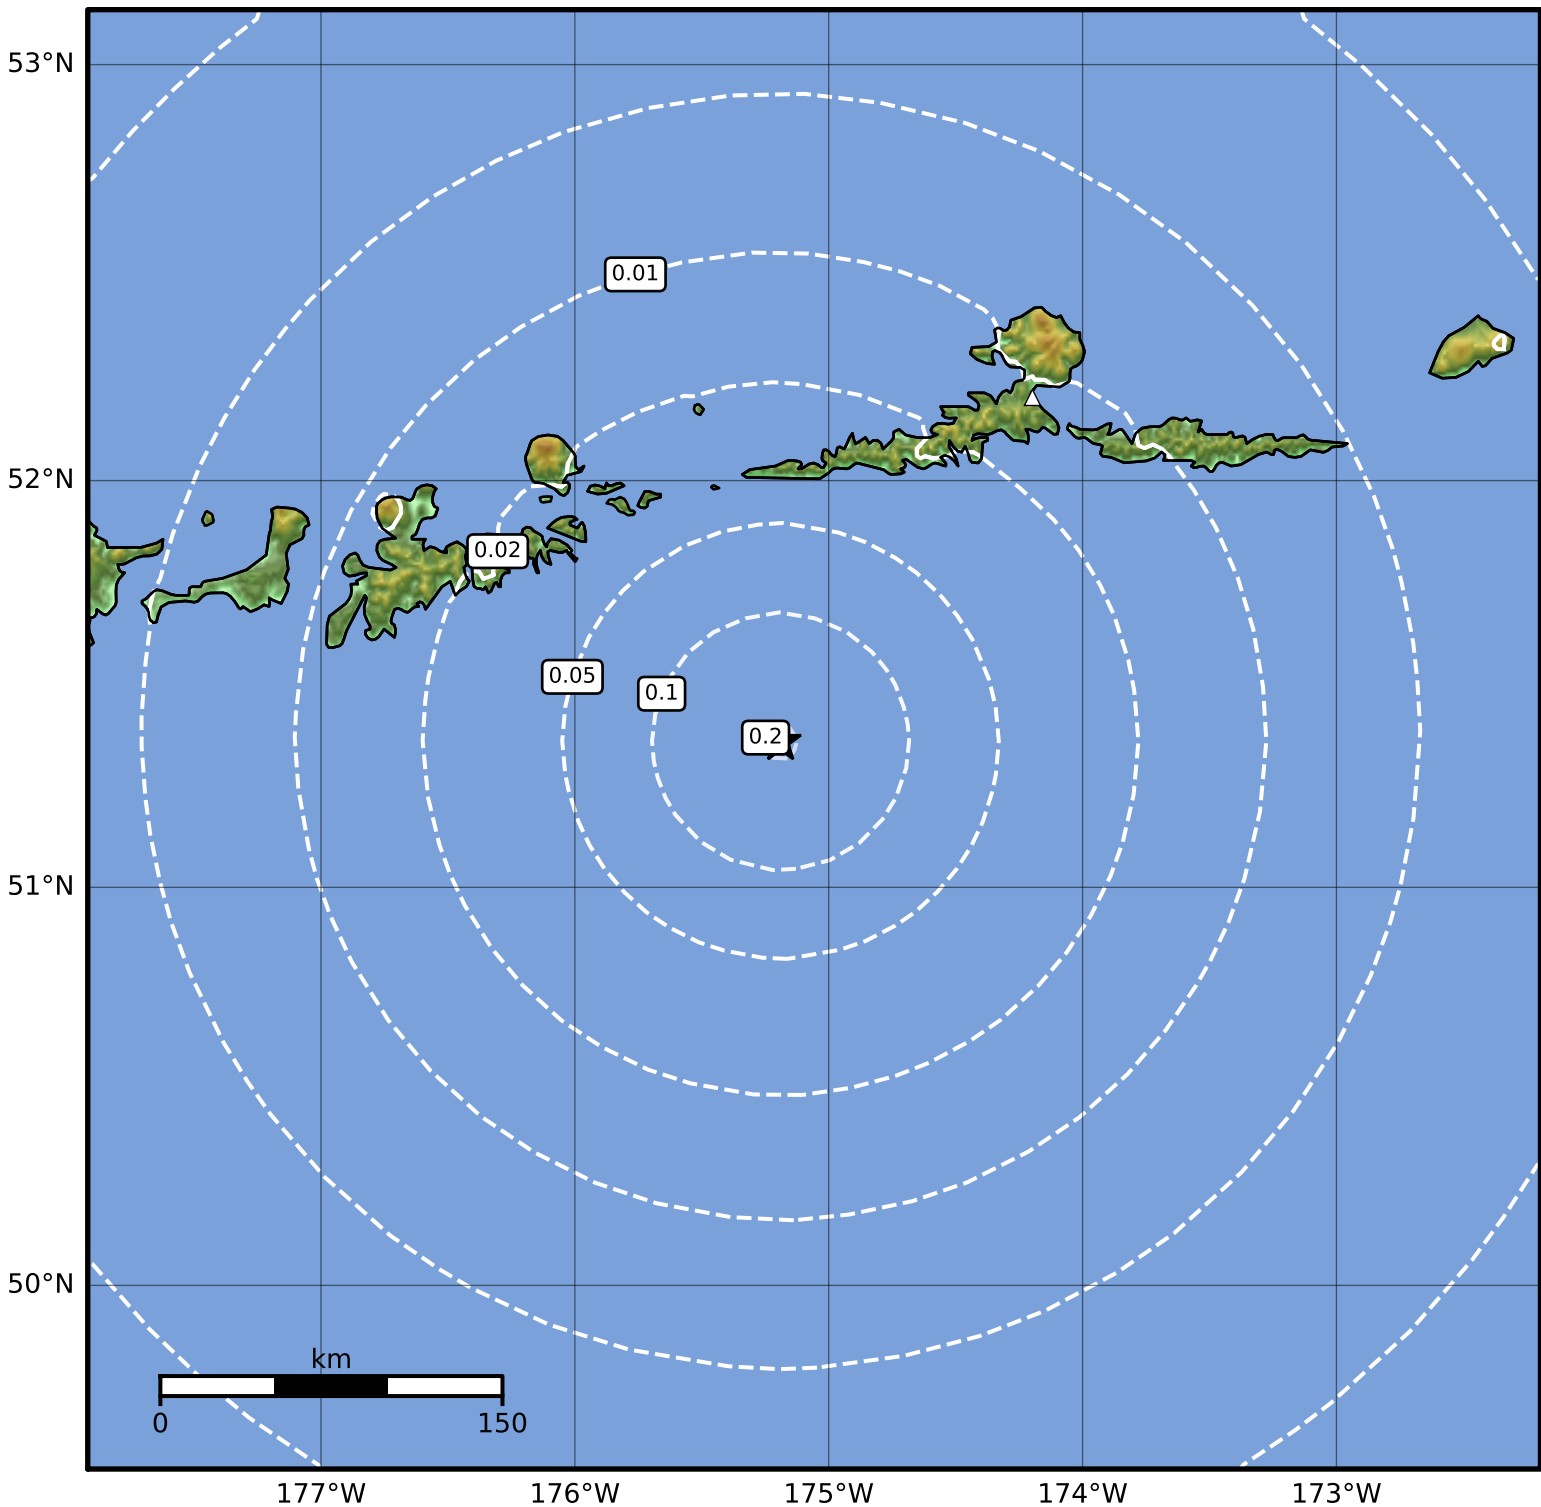

0.3 Second Peak Spectral Acceleration Map Alaska Earthquake Center
 ShakeMap: 115 km (71 miles) SW of Atka
 Dec 29, 2023 21:15:38 UTC M3.6 N51.36 W175.19 Depth: 36.5km ID:ak023goodo6

| | | | | | | | | | | | |
|---------------------|------------|------------|------------|----------|----------|----------|-----------|-----------|-----------|------------|------------|
| SA(0.3) (%g) | 0.1 | 0.2 | 0.5 | 1 | 2 | 5 | 10 | 20 | 50 | 100 | 200 |
|---------------------|------------|------------|------------|----------|----------|----------|-----------|-----------|-----------|------------|------------|

Scale based on Worden et al. (2012)

Version 1: Processed 2023-12-29T21:19:31Z

△ Seismic Instrument ○ Reported Intensity

★ Epicenter