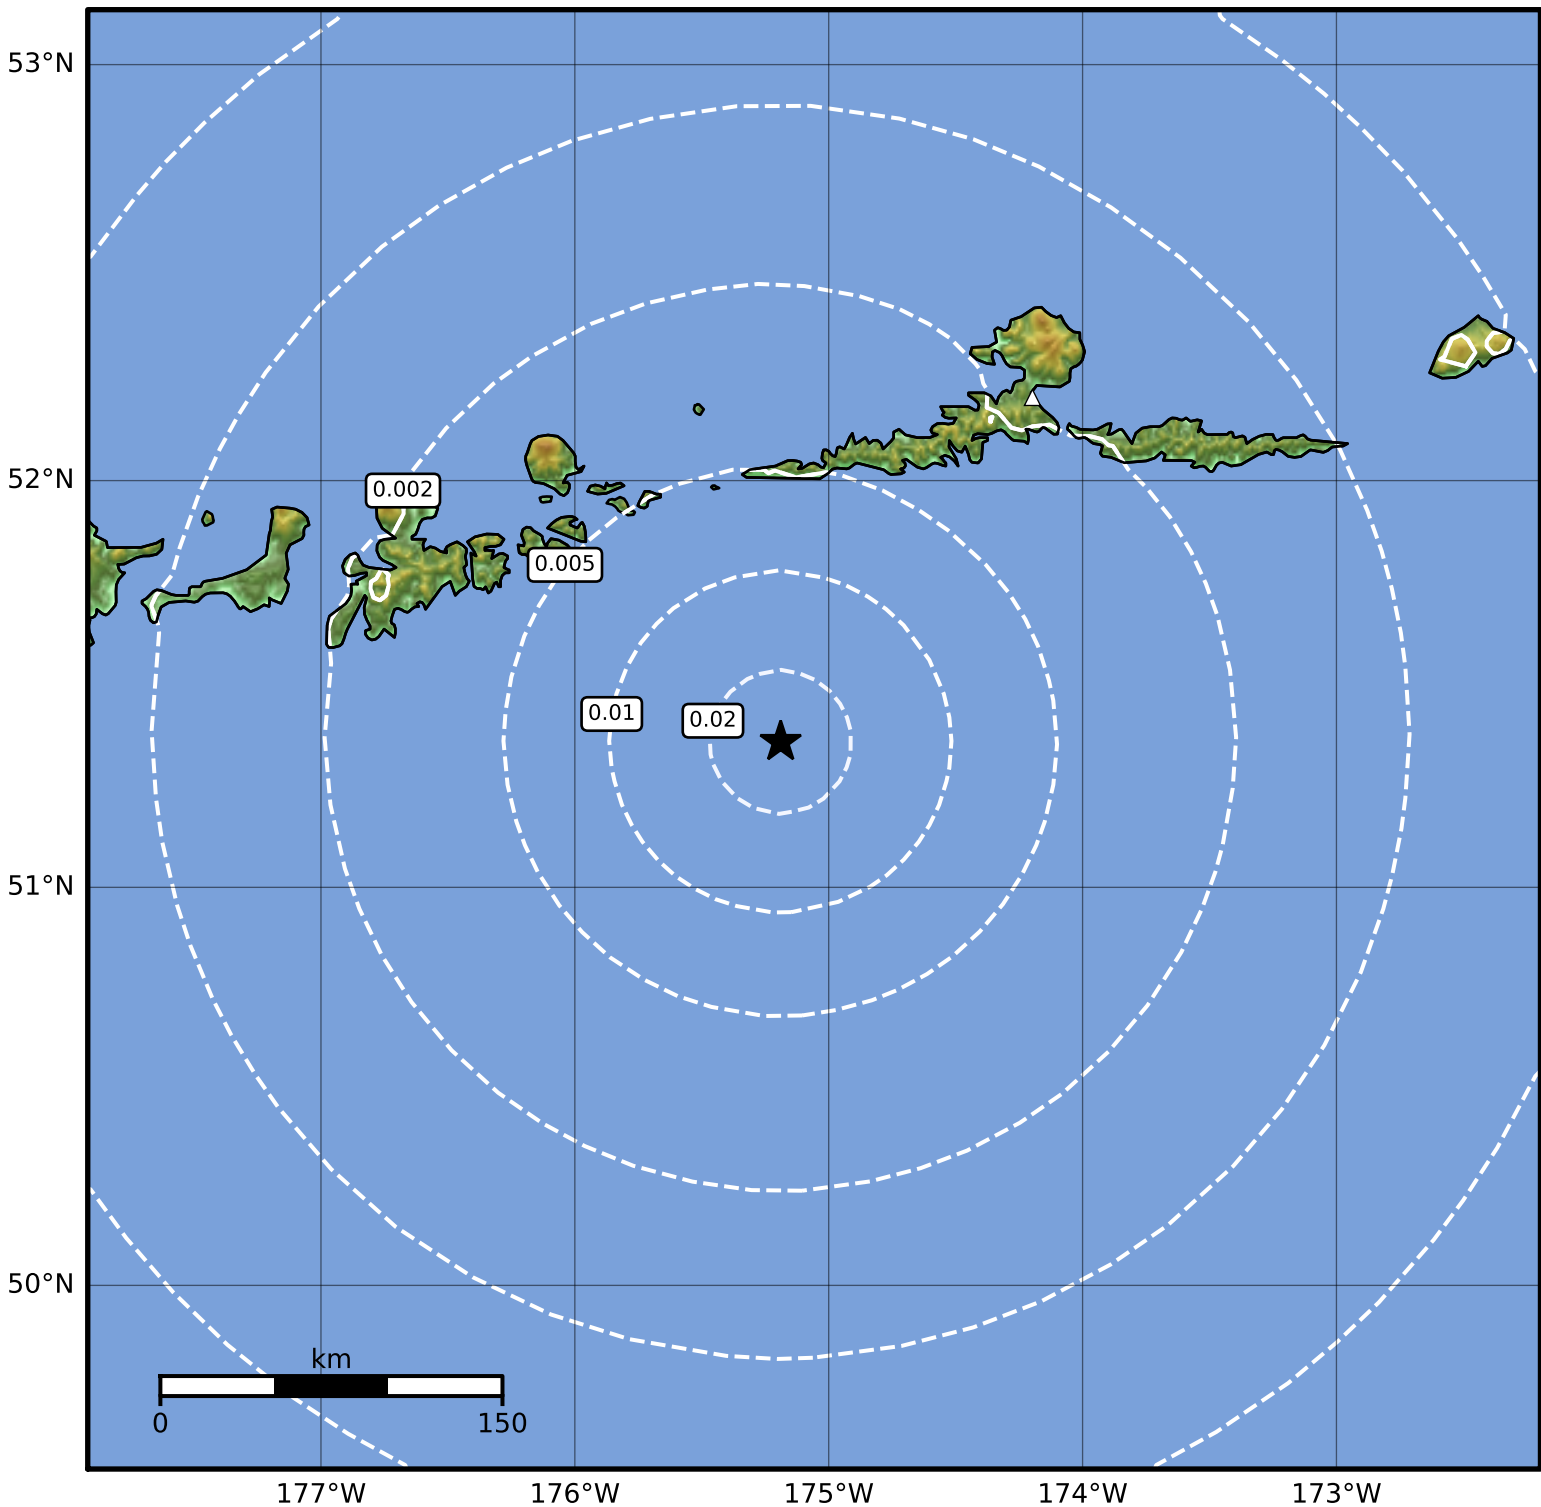

1.0 Second Peak Spectral Acceleration Map Alaska Earthquake Center
 ShakeMap: 115 km (71 miles) SW of Atka
 Dec 29, 2023 21:15:38 UTC M3.6 N51.36 W175.19 Depth: 36.5km ID:ak023goodo6

SA(1.0) (%g)	0.1	0.2	0.5	1	2	5	10	20	50	100	200
--------------	-----	-----	-----	---	---	---	----	----	----	-----	-----

Scale based on Worden et al. (2012)

Version 1: Processed 2023-12-29T21:19:31Z

△ Seismic Instrument ○ Reported Intensity

★ Epicenter