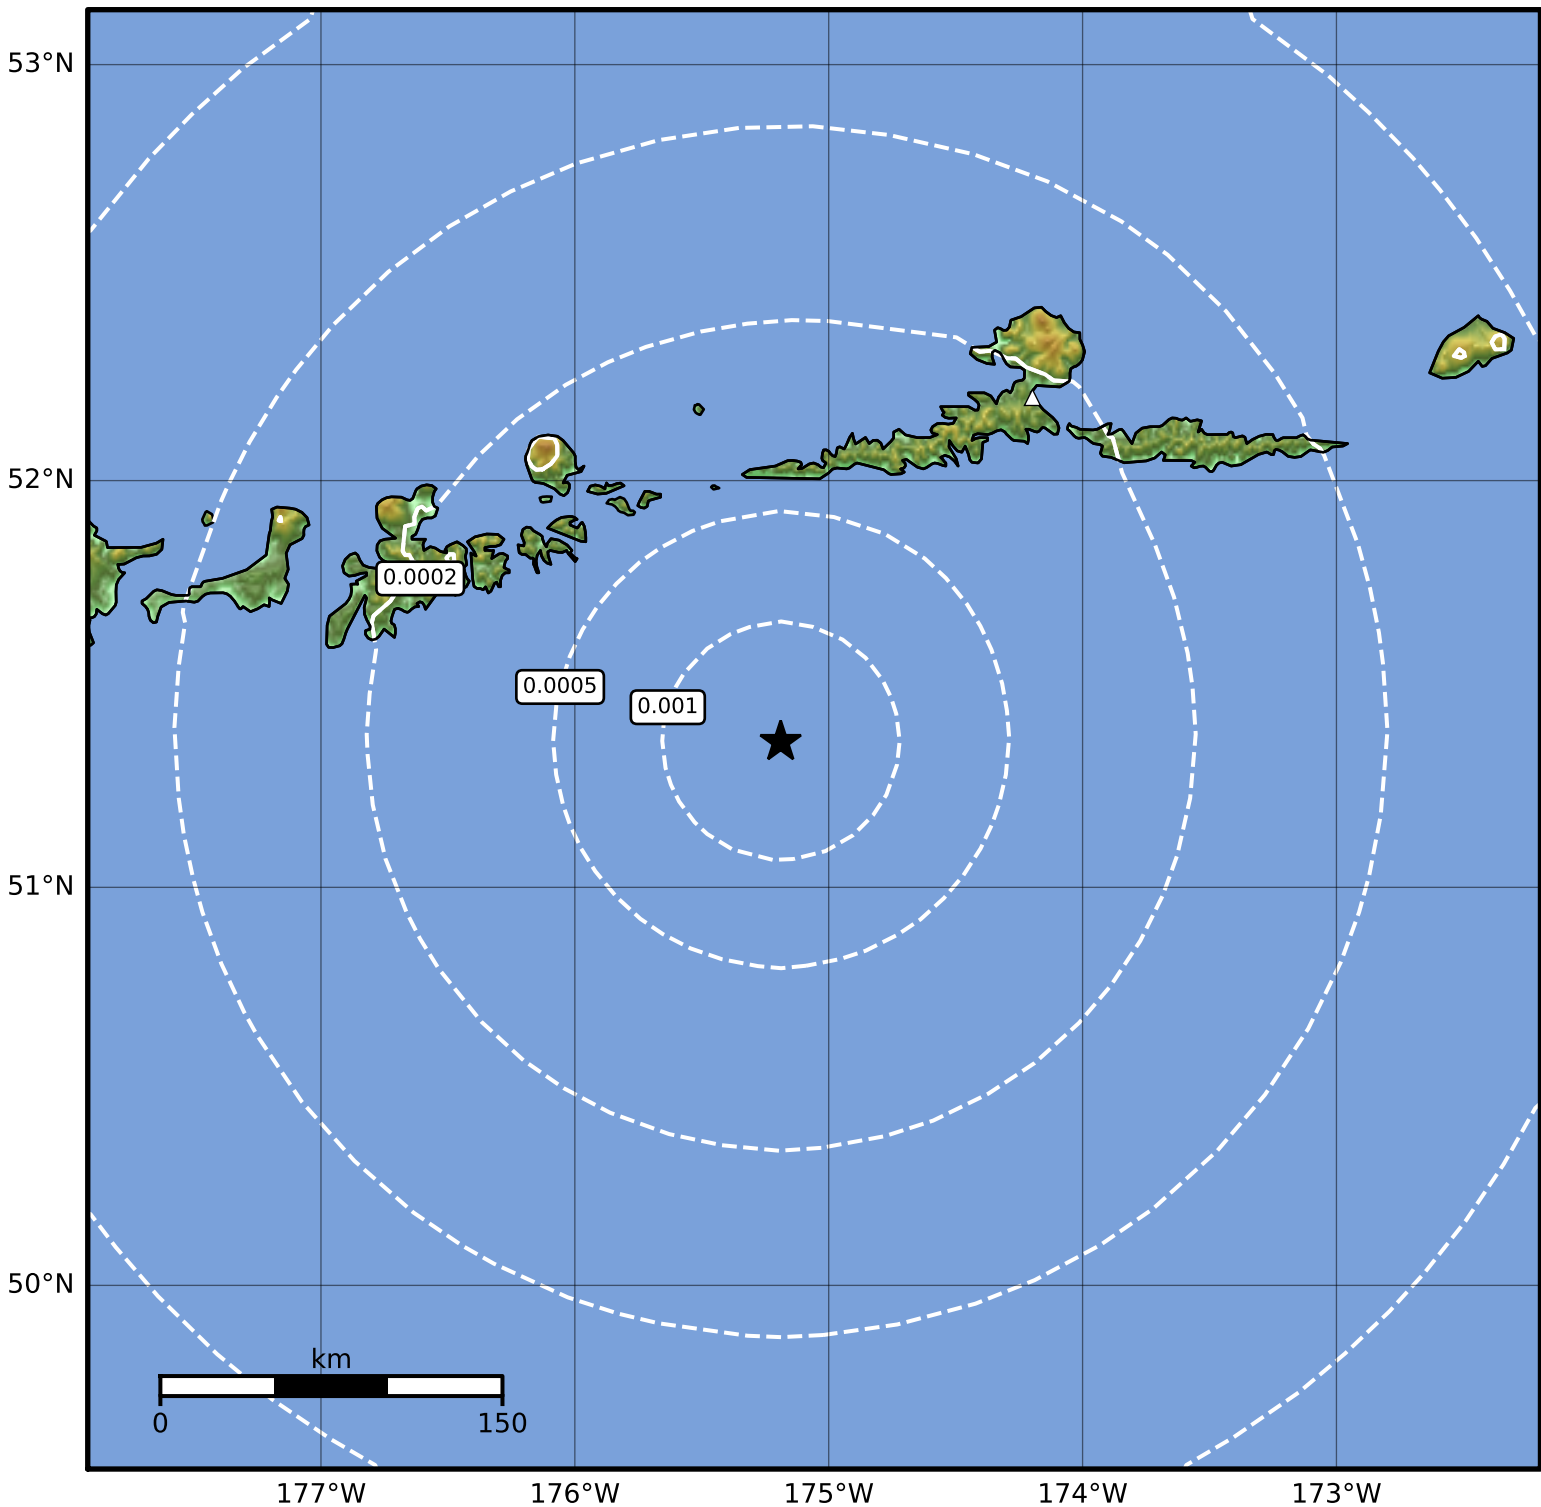

3.0 Second Peak Spectral Acceleration Map Alaska Earthquake Center
ShakeMap: 115 km (71 miles) SW of Atka
Dec 29, 2023 21:15:38 UTC M3.6 N51.36 W175.19 Depth: 36.5km ID:ak023goodo6

SA(3.0) (%g)	0.1	0.2	0.5	1	2	5	10	20	50
--------------	-----	-----	-----	---	---	---	----	----	----

Scale based on Worden et al. (2012)

Version 1: Processed 2023-12-29T21:19:31Z

△ Seismic Instrument ○ Reported Intensity

★ Epicenter