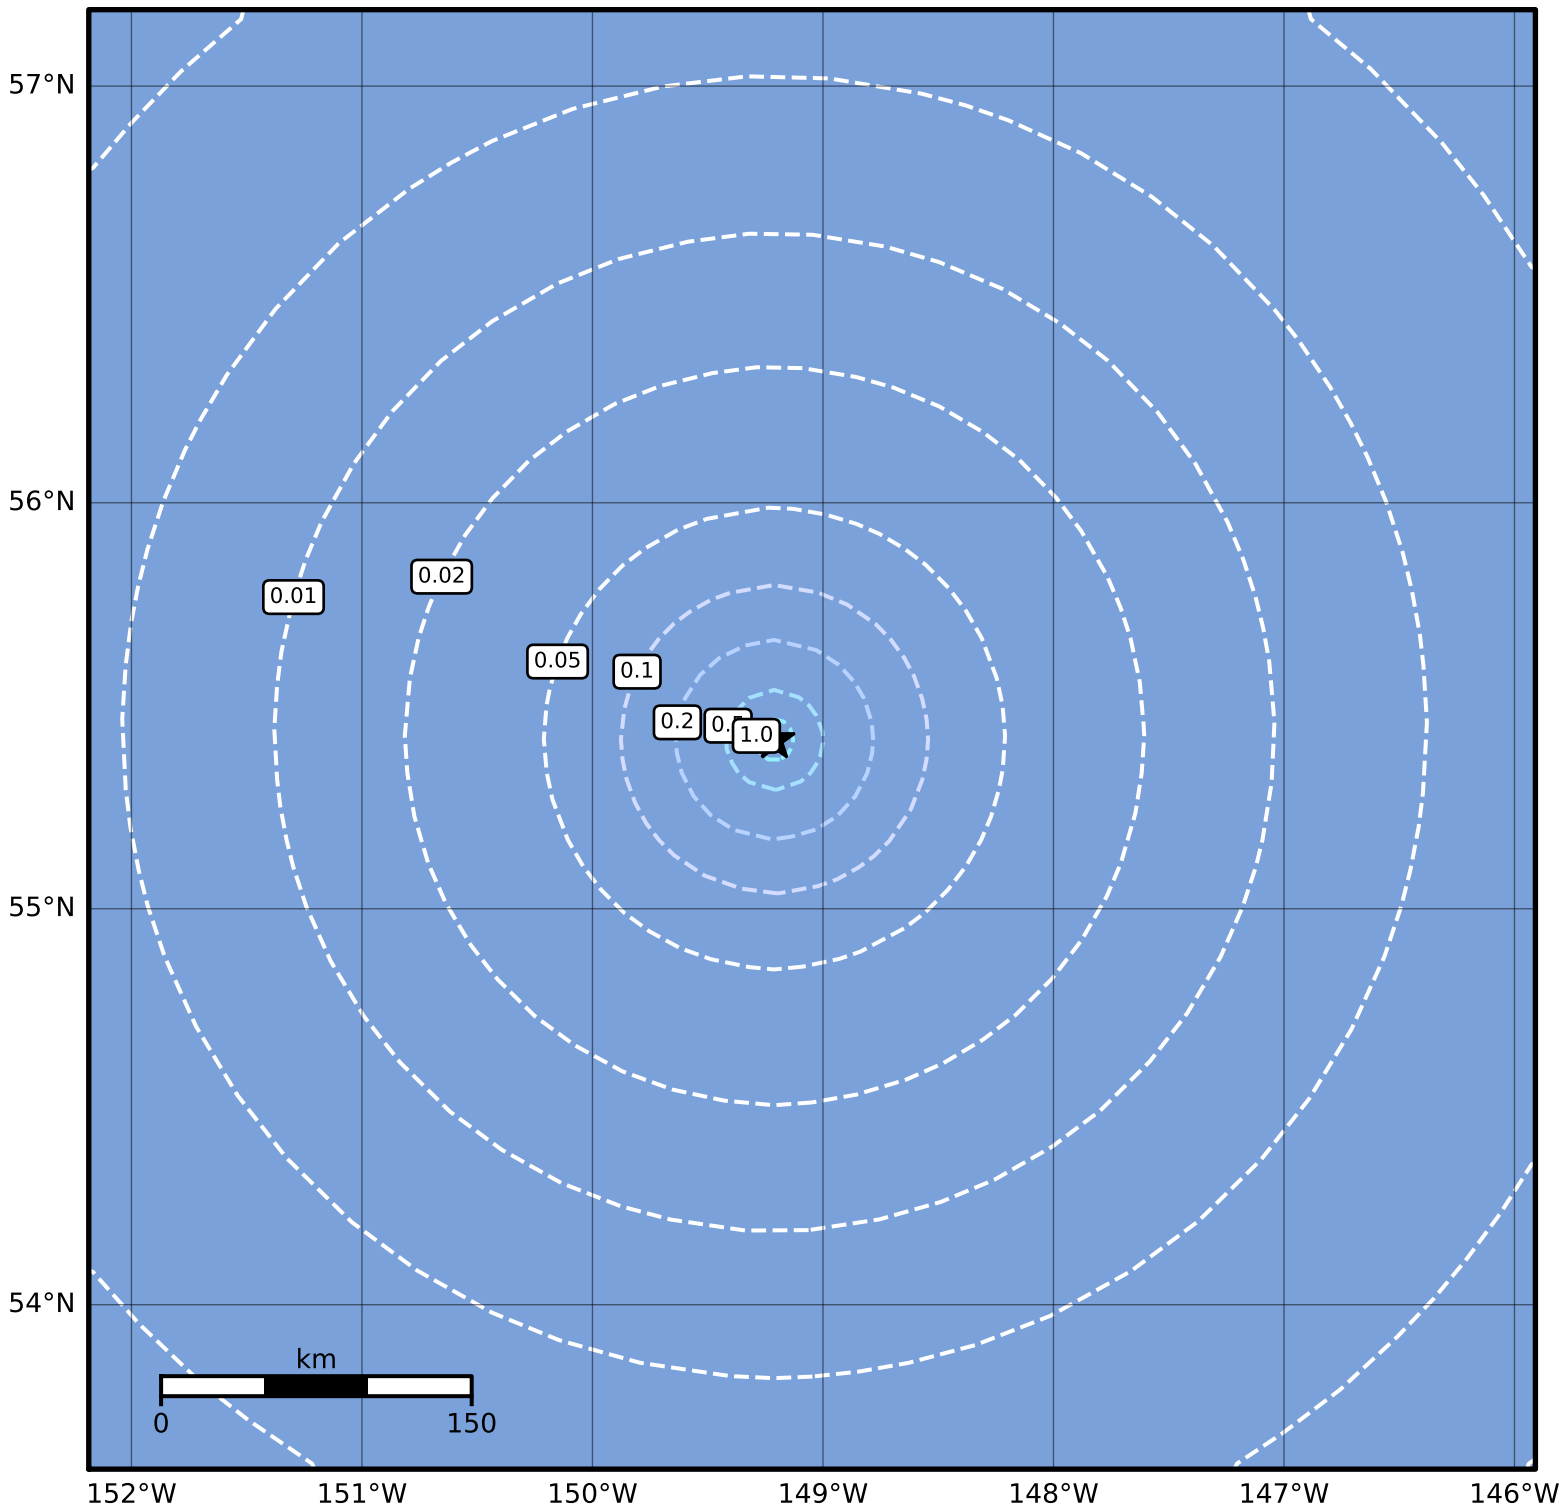

Peak Ground Acceleration Map Alaska Earthquake Center
ShakeMap: 321 km (199 miles) SE of Old Harbor
Jan 10, 2023 09:05:51 UTC M3.7 N55.42 W149.21 Depth: 10.0km ID:ak023gorjsh

Scale based on Worden et al. (2012)

Version 1: Processed 2023-01-10T09:27:24Z

△ Seismic Instrument ○ Reported Intensity

★ Epicenter