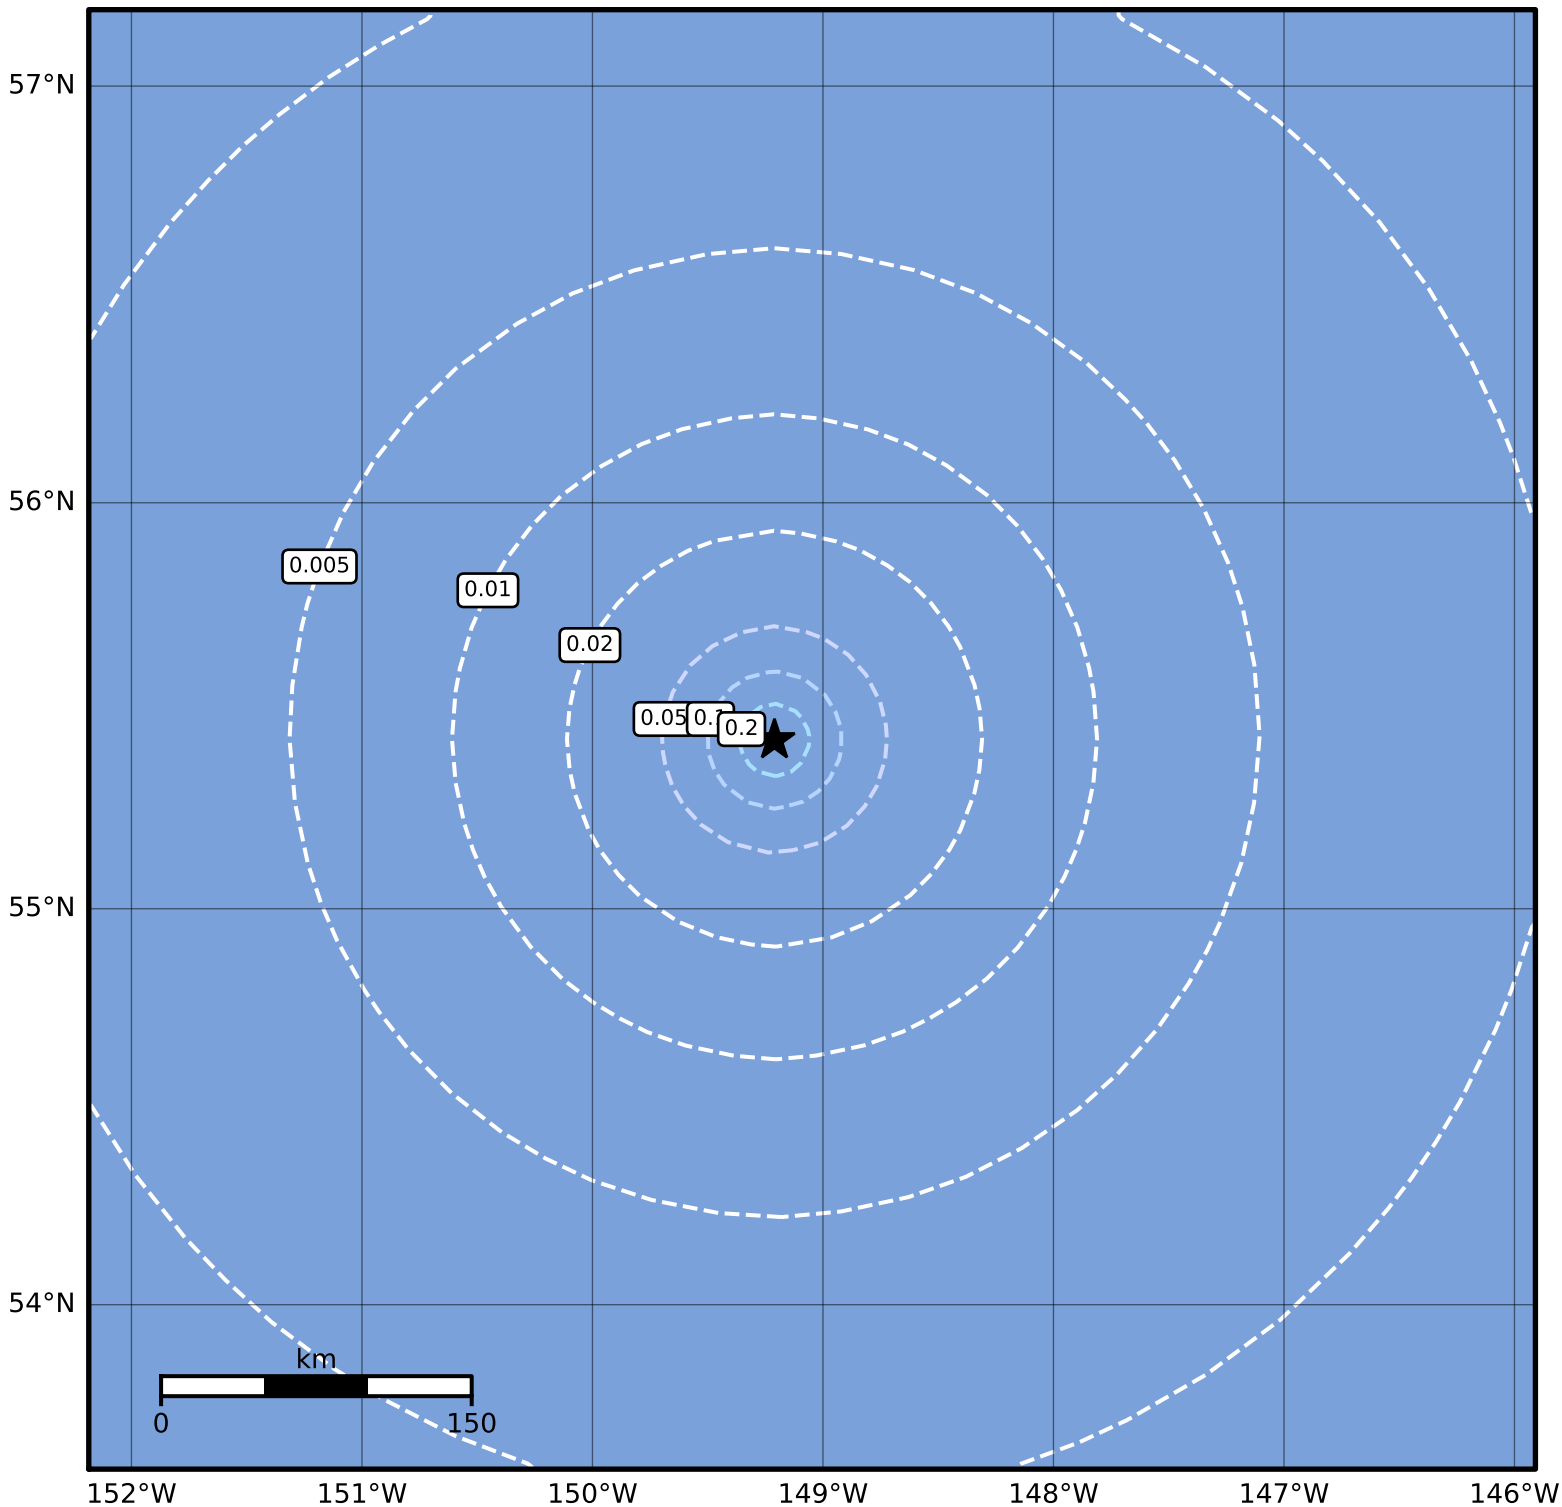

Peak Ground Velocity Map Alaska Earthquake Center
ShakeMap: 321 km (199 miles) SE of Old Harbor
Jan 10, 2023 09:05:51 UTC M3.7 N55.42 W149.21 Depth: 10.0km ID:ak023gorjsh

Scale based on Worden et al. (2012)

Version 1: Processed 2023-01-10T09:27:24Z

△ Seismic Instrument ○ Reported Intensity

★ Epicenter