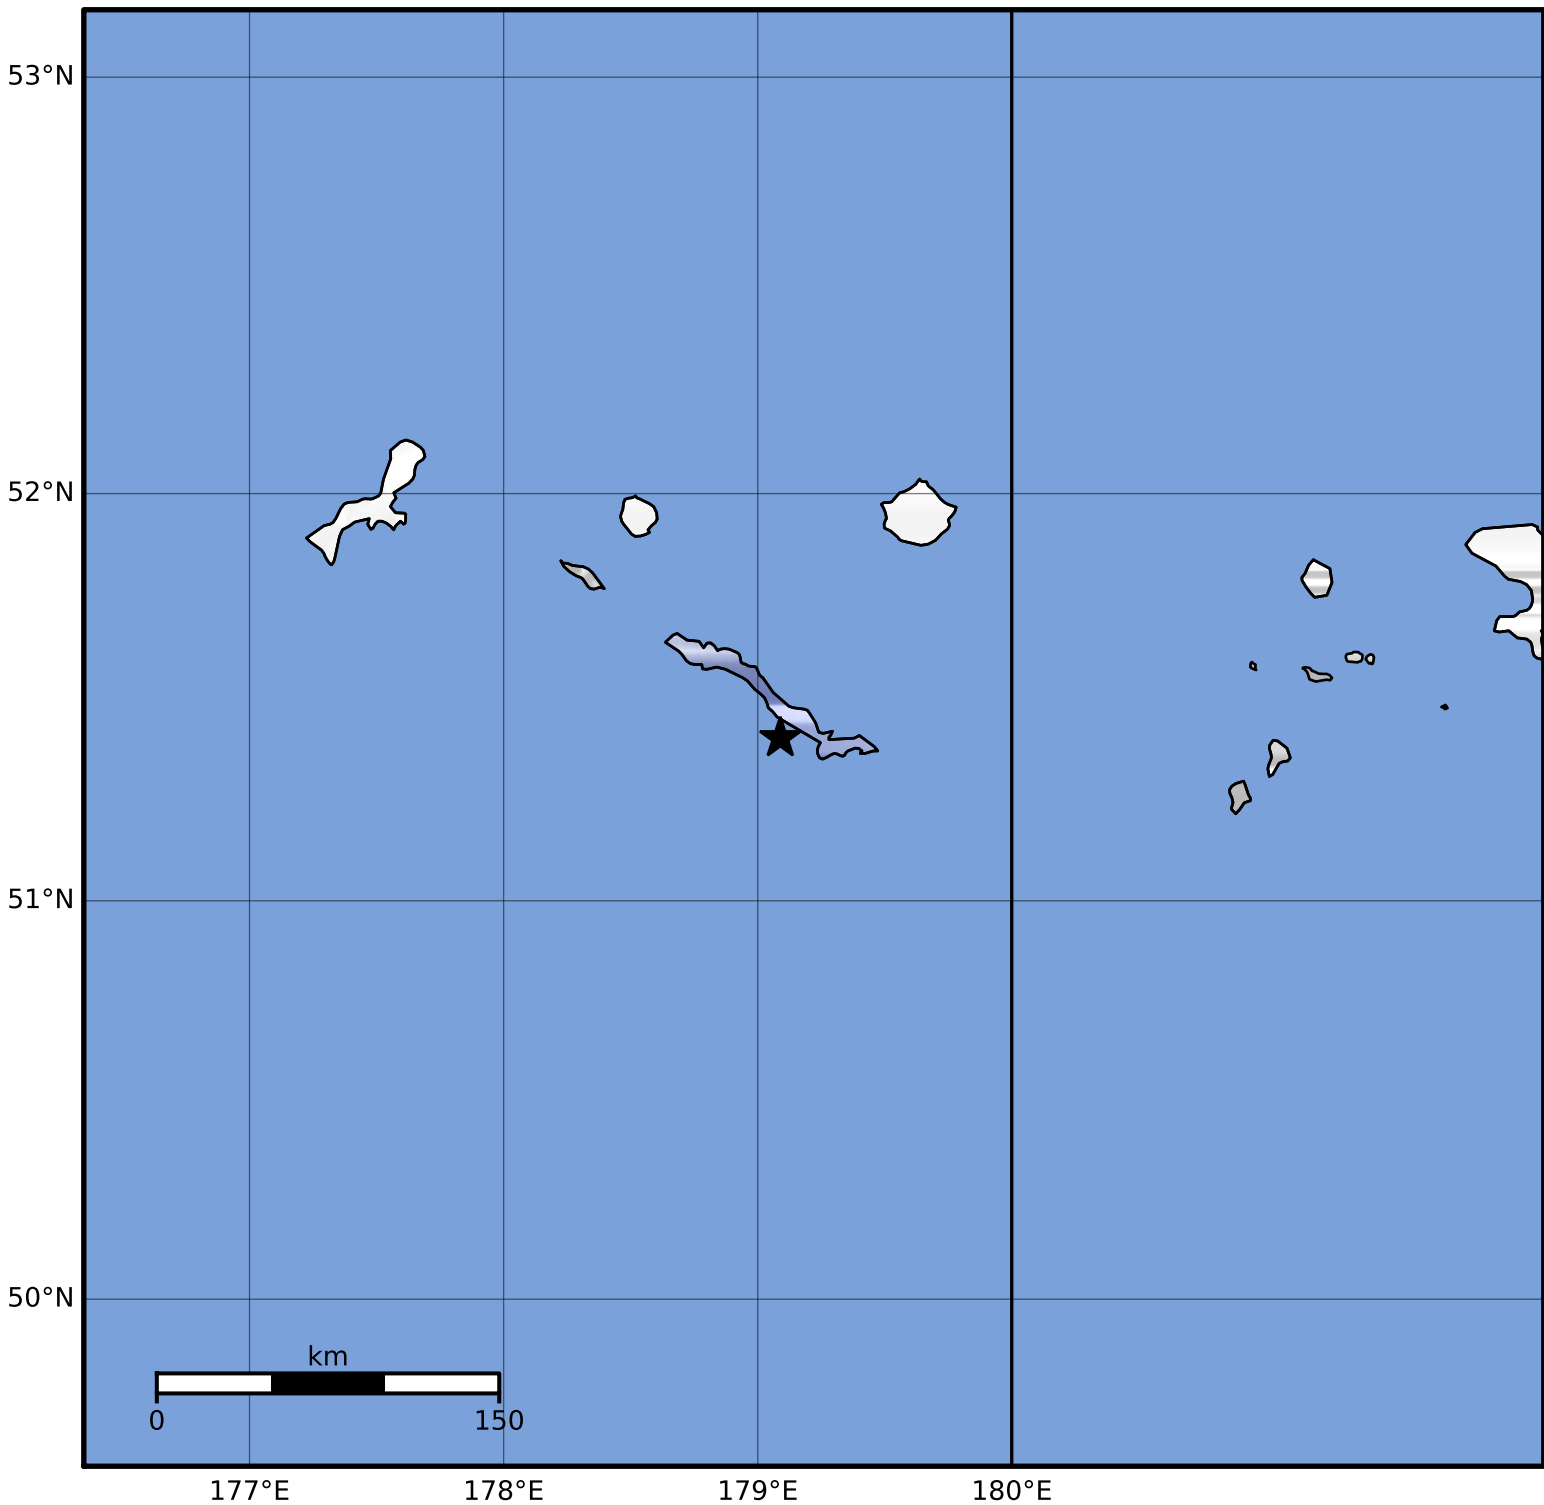

Macroseismic Intensity Map Alaska Earthquake Center
 ShakeMap: 15 km (9 miles) SSE of Amchitka
 Dec 30, 2023 21:06:40 UTC M3.6 N51.40 E179.09 Depth: 42.9km ID:ak023gqc5svh

SHAKING	Not felt	Weak	Light	Moderate	Strong	Very strong	Severe	Violent	Extreme
DAMAGE	None	None	None	Very light	Light	Moderate	Moderate/heavy	Heavy	Very heavy
PGA(%g)	<0.0464	0.297	2.76	6.2	11.5	21.5	40.1	74.7	>139
PGV(cm/s)	<0.0215	0.135	1.41	4.65	9.64	20	41.4	85.8	>178
INTENSITY	I	II-III	IV	V	VI	VII	VIII	IX	X+

Scale based on Worden et al. (2012)

Version 1: Processed 2023-12-30T21:09:49Z

△ Seismic Instrument ○ Reported Intensity

★ Epicenter