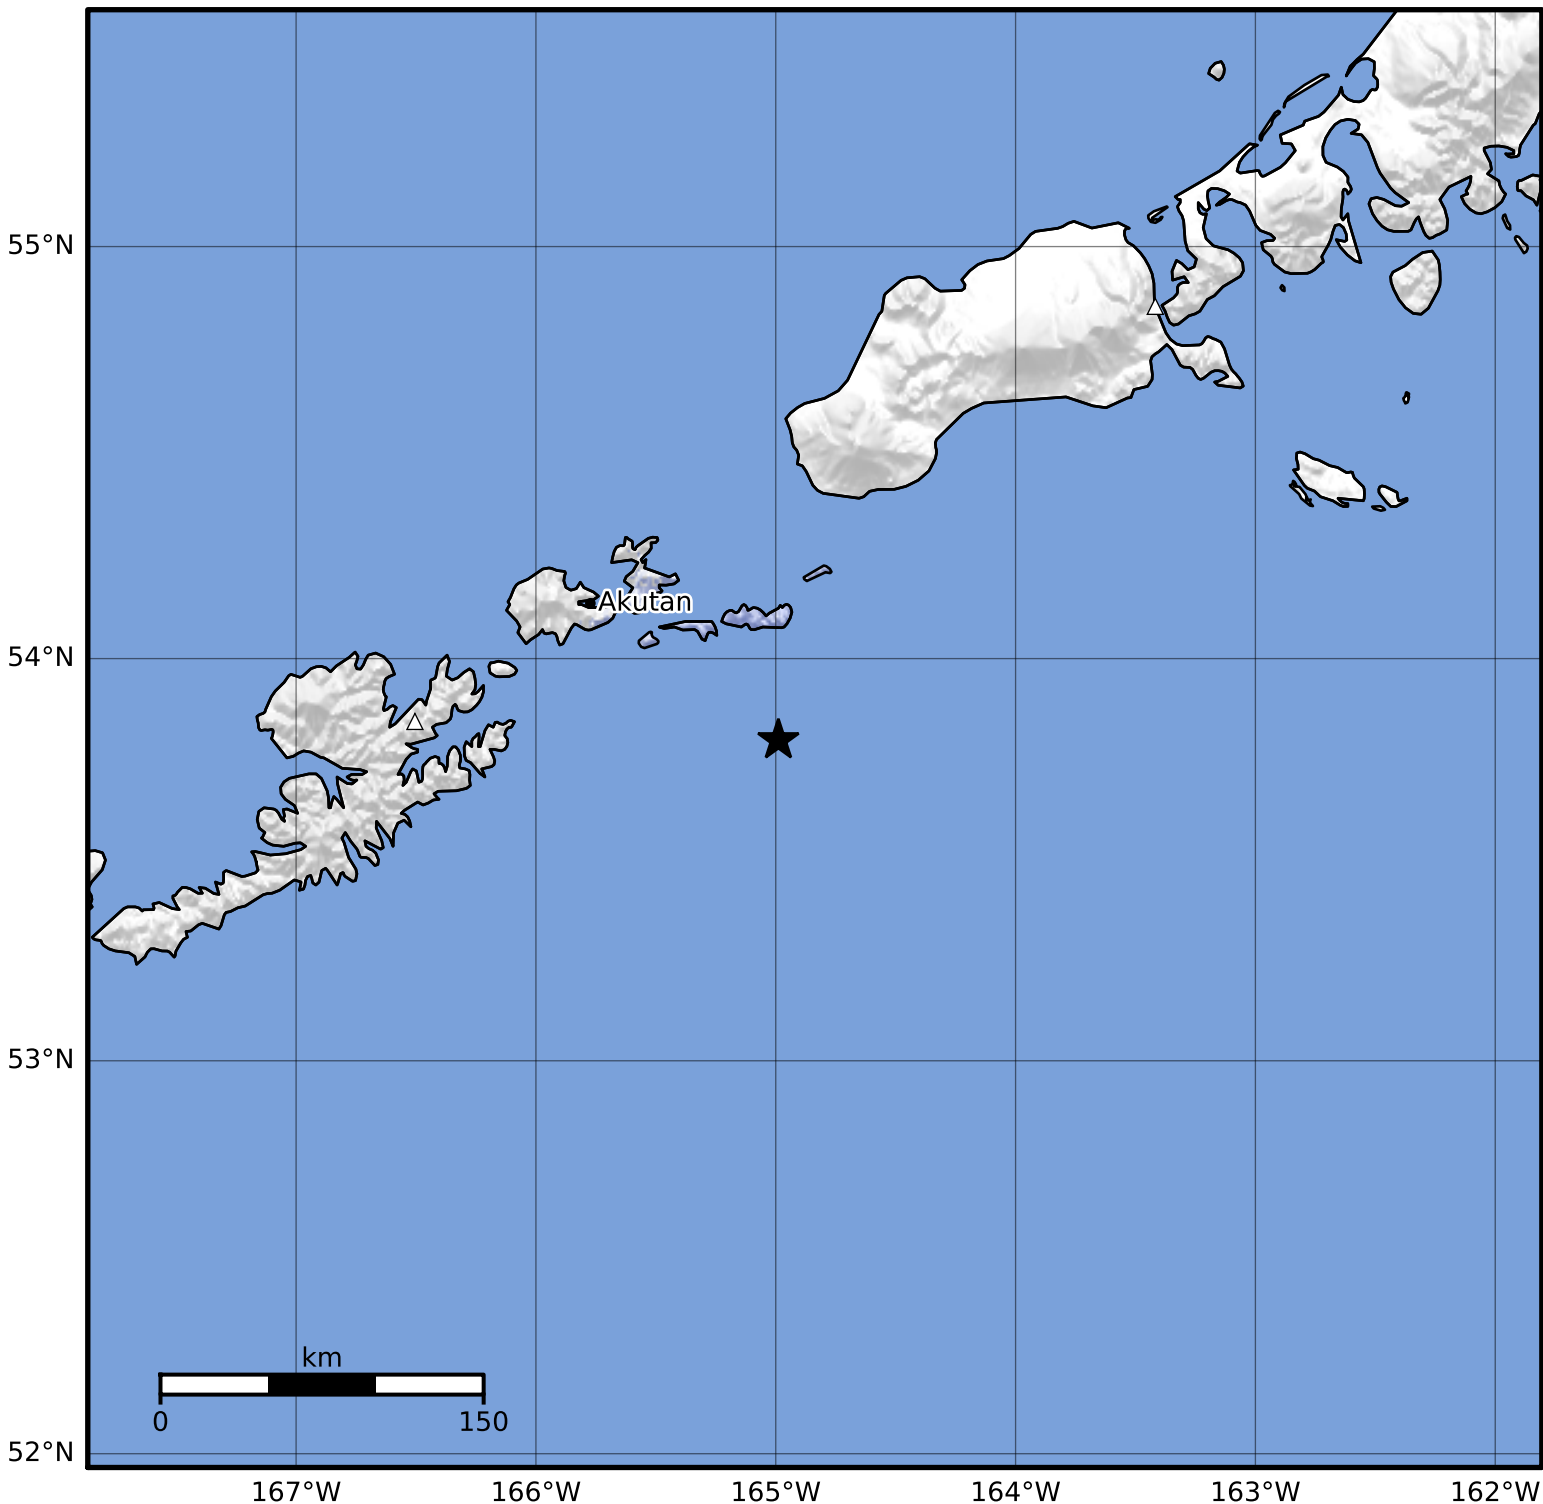

Macroseismic Intensity Map Alaska Earthquake Center
 ShakeMap: 63 km (39 miles) SE of Akutan
 Jan 11, 2023 03:28:43 UTC M3.7 N53.80 W164.99 Depth: 33.0km ID:ak023i8v7nr

SHAKING	Not felt	Weak	Light	Moderate	Strong	Very strong	Severe	Violent	Extreme
DAMAGE	None	None	None	Very light	Light	Moderate	Moderate/heavy	Heavy	Very heavy
PGA(%g)	<0.0464	0.297	2.76	6.2	11.5	21.5	40.1	74.7	>139
PGV(cm/s)	<0.0215	0.135	1.41	4.65	9.64	20	41.4	85.8	>178
INTENSITY	I	II-III	IV	V	VI	VII	VIII	IX	X+

Scale based on Worden et al. (2012)

Version 2: Processed 2023-01-11T06:09:06Z

△ Seismic Instrument ○ Reported Intensity

★ Epicenter