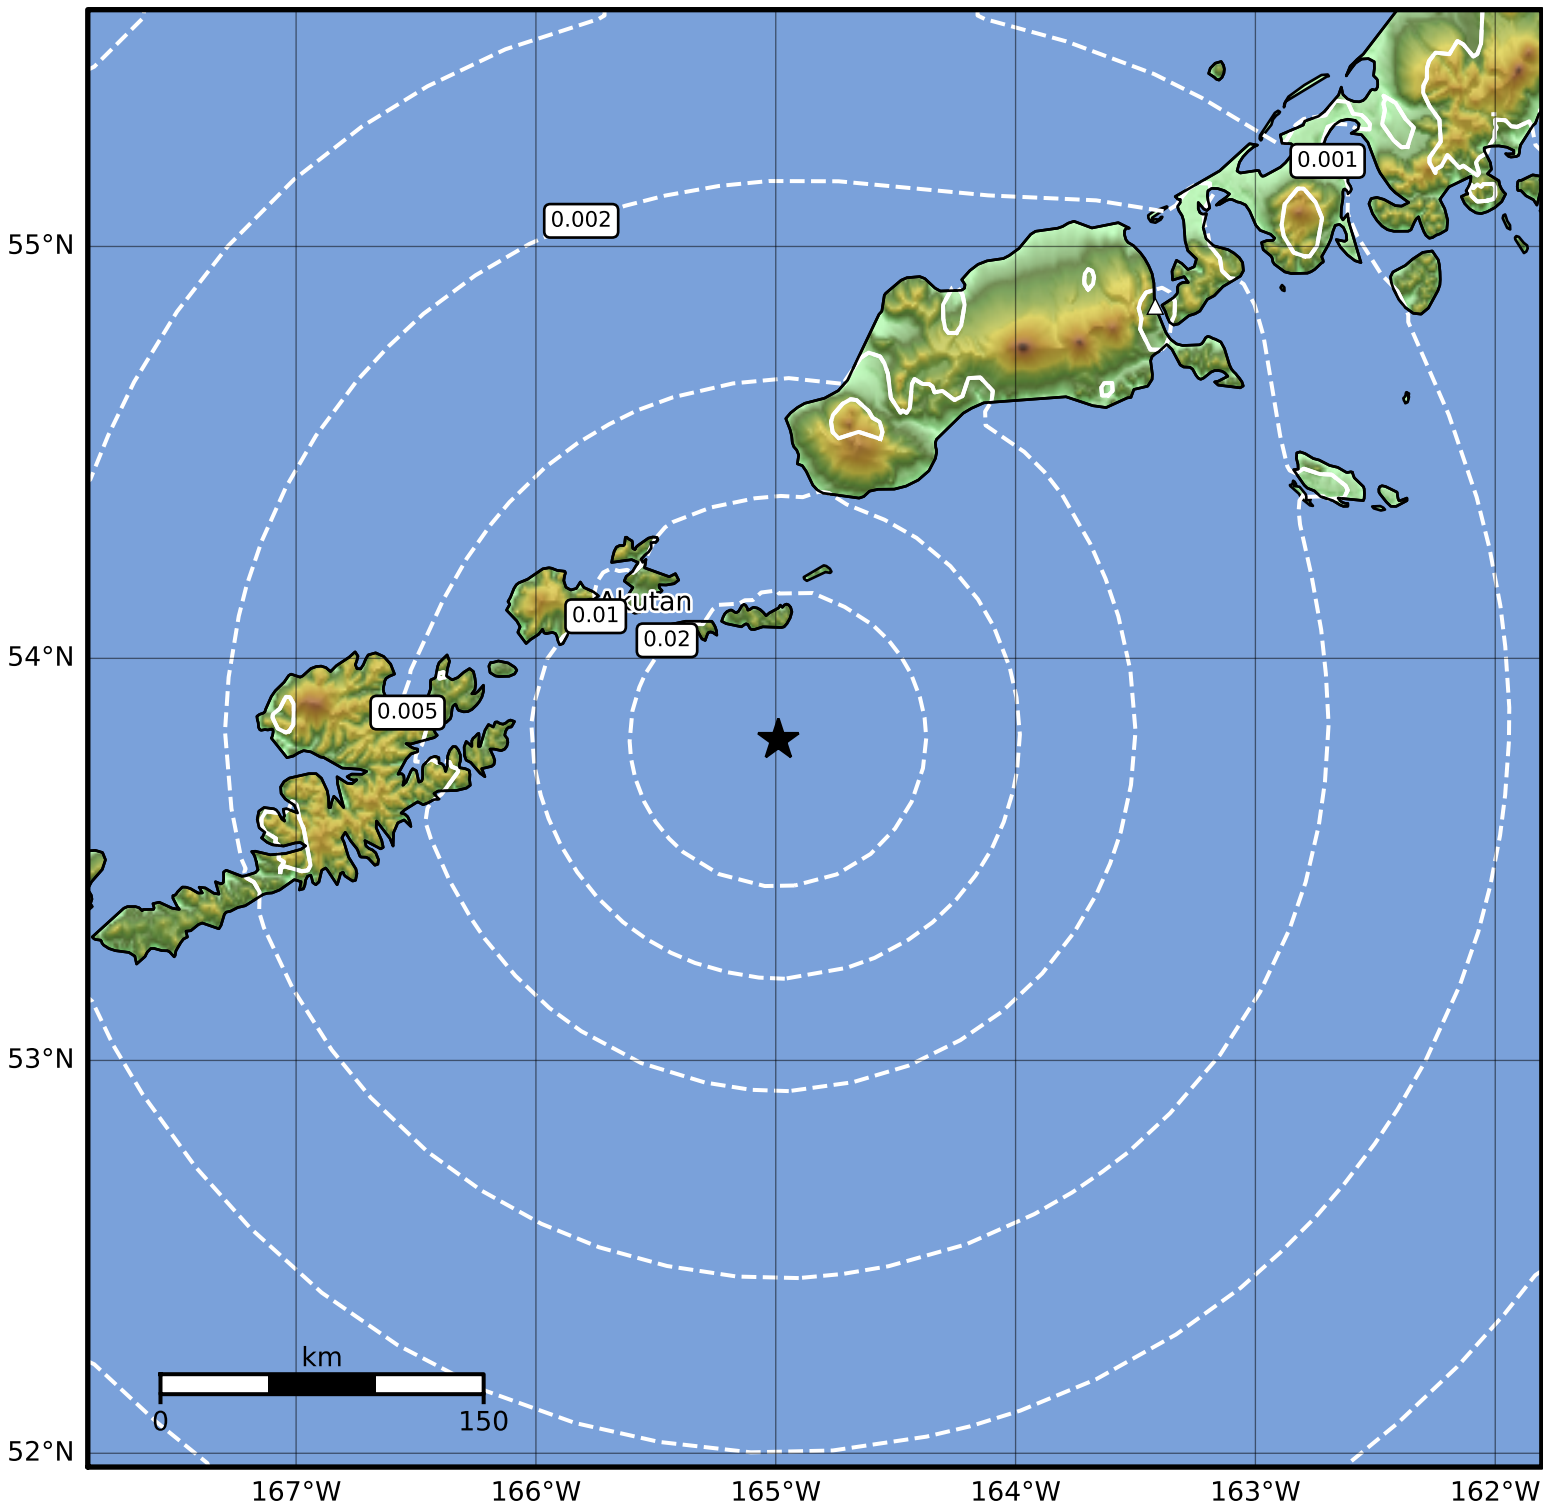

Peak Ground Velocity Map Alaska Earthquake Center
 ShakeMap: 63 km (39 miles) SE of Akutan
 Jan 11, 2023 03:28:43 UTC M3.7 N53.80 W164.99 Depth: 33.0km ID:ak023i8v7nr

PGV (cm/s)	0.1	0.2	0.5	1	2	5	10	20	50	100	200
------------	-----	-----	-----	---	---	---	----	----	----	-----	-----

Scale based on Worden et al. (2012)

Version 2: Processed 2023-01-11T06:09:06Z

△ Seismic Instrument ○ Reported Intensity

★ Epicenter