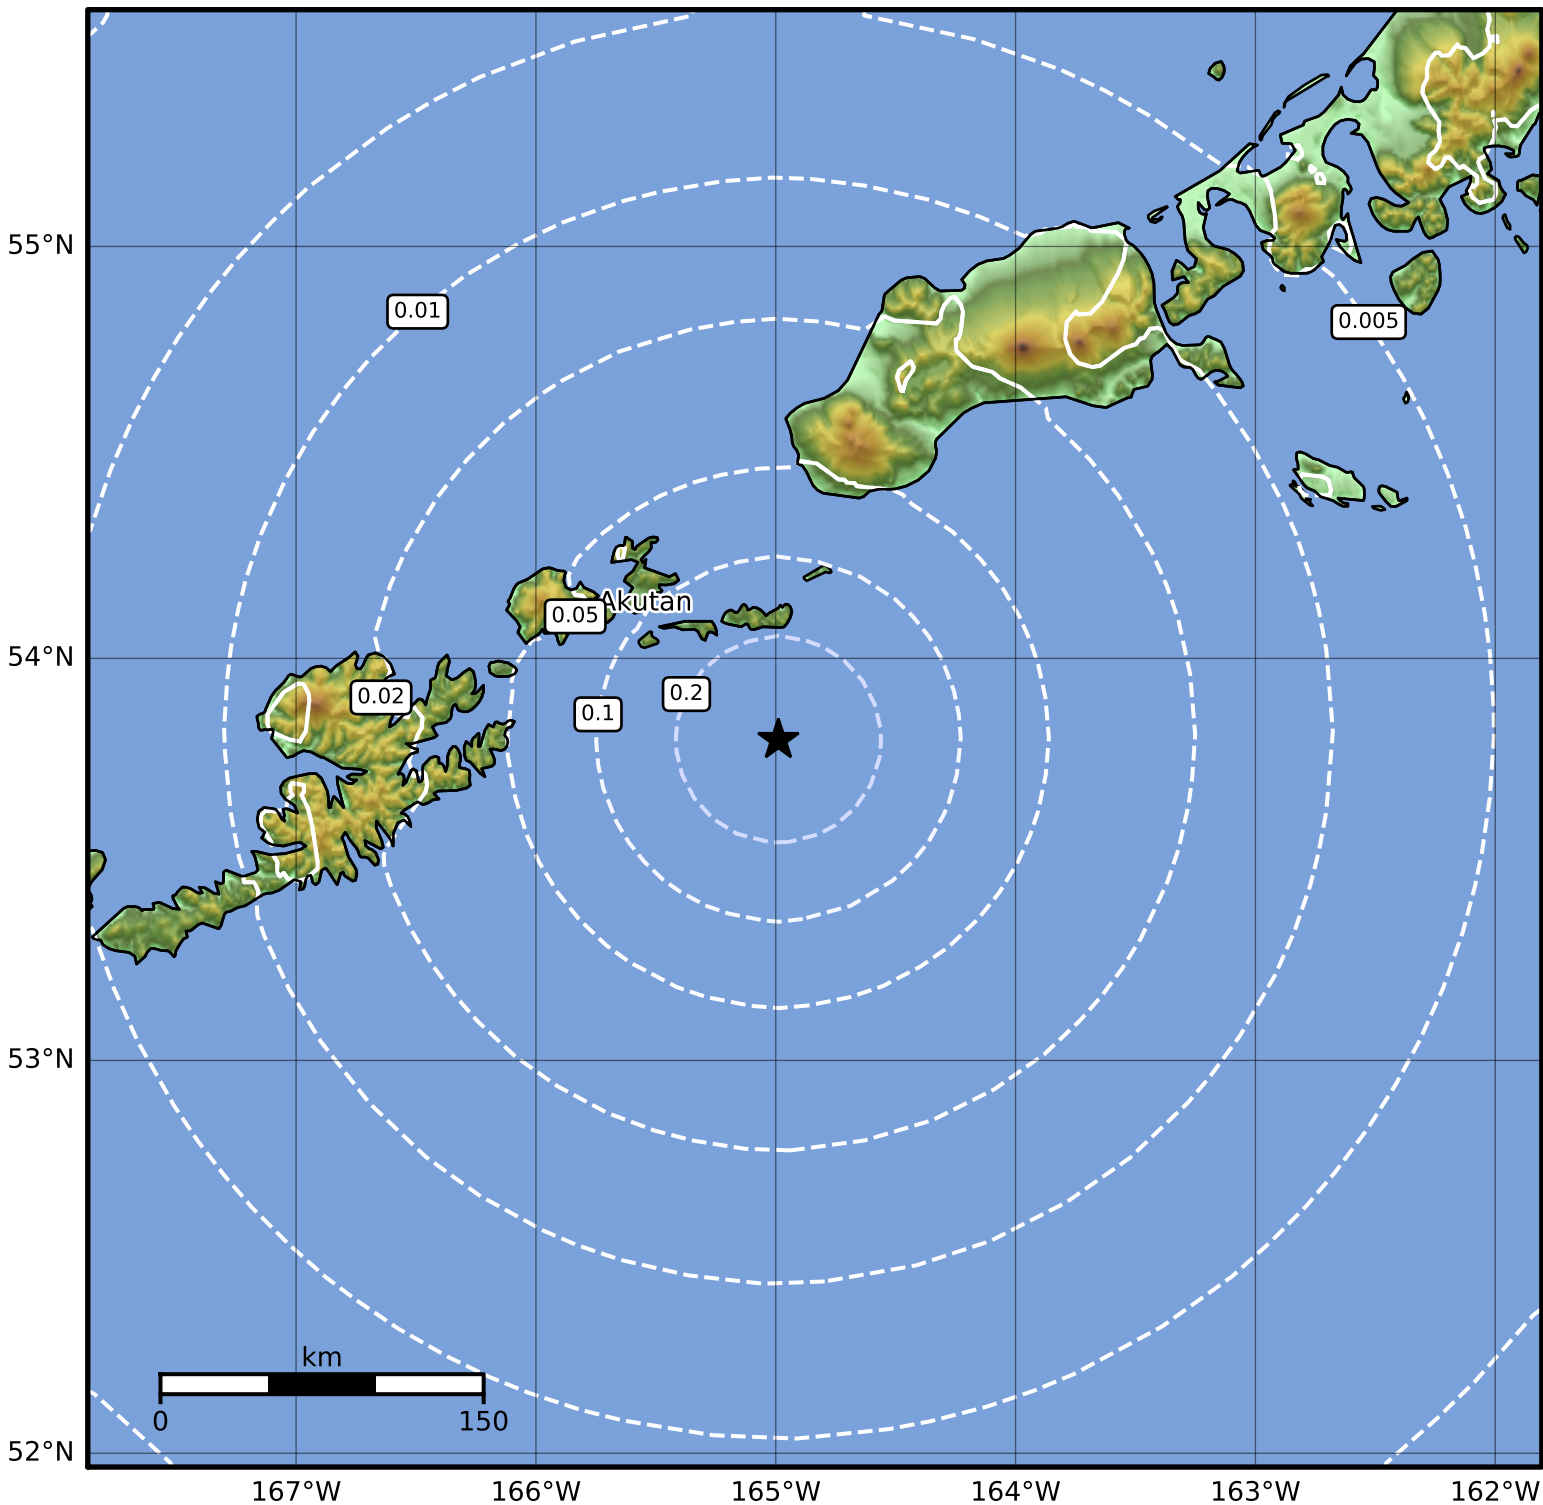

0.3 Second Peak Spectral Acceleration Map Alaska Earthquake Center
 ShakeMap: 63 km (39 miles) SE of Akutan
 Jan 11, 2023 03:28:43 UTC M3.7 N53.80 W164.99 Depth: 33.0km ID:ak023i8v7nr

SA(0.3) (%g)	0.1	0.2	0.5	1	2	5	10	20	50	100	200
--------------	-----	-----	-----	---	---	---	----	----	----	-----	-----

Scale based on Worden et al. (2012)

Version 2: Processed 2023-01-11T06:09:06Z

△ Seismic Instrument ○ Reported Intensity

★ Epicenter