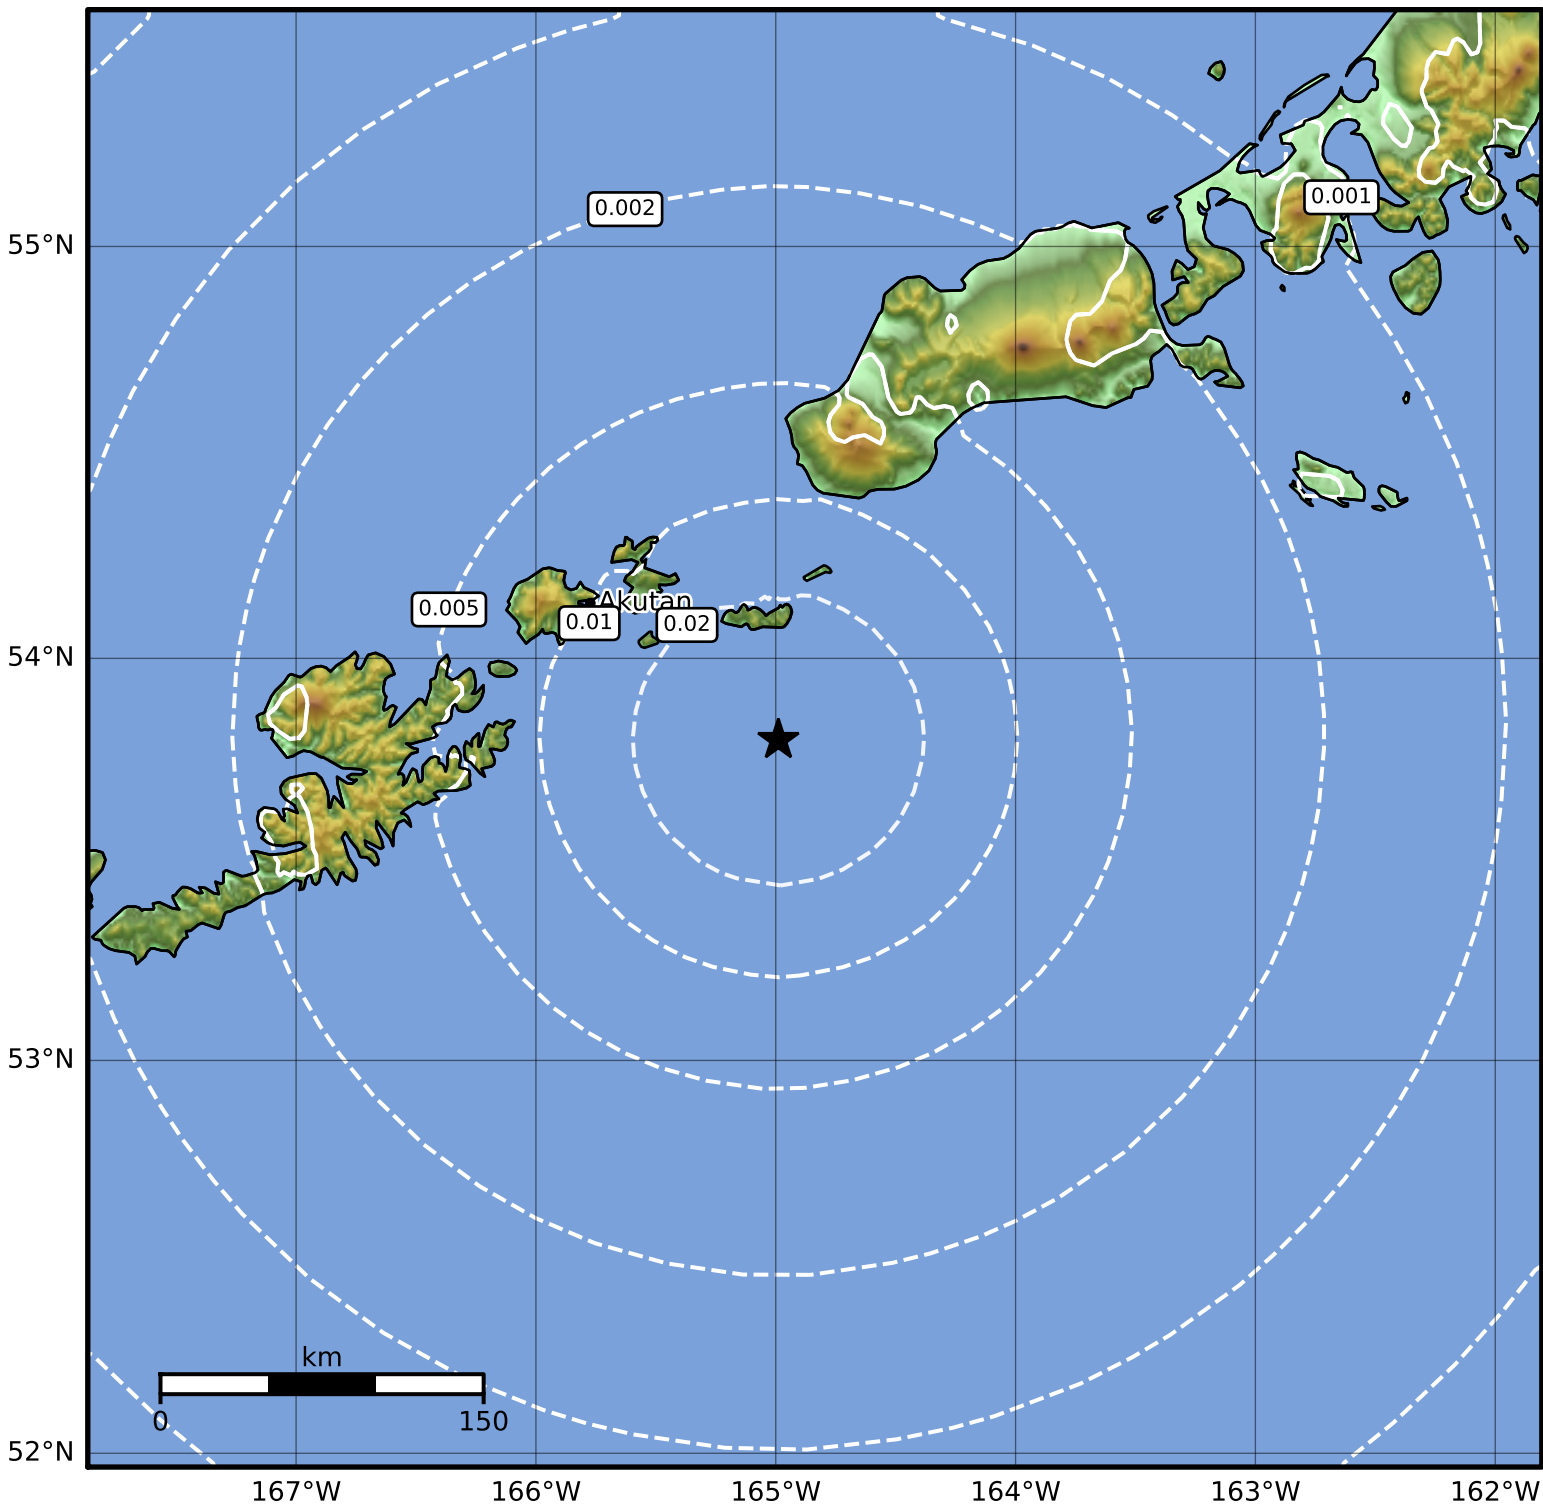

1.0 Second Peak Spectral Acceleration Map Alaska Earthquake Center
 ShakeMap: 63 km (39 miles) SE of Akutan
 Jan 11, 2023 03:28:43 UTC M3.7 N53.80 W164.99 Depth: 33.0km ID:ak023i8v7nr

SA(1.0) (%g)	0.1	0.2	0.5	1	2	5	10	20	50	100	200
--------------	-----	-----	-----	---	---	---	----	----	----	-----	-----

Scale based on Worden et al. (2012)

Version 2: Processed 2023-01-11T06:09:06Z

△ Seismic Instrument ○ Reported Intensity

★ Epicenter