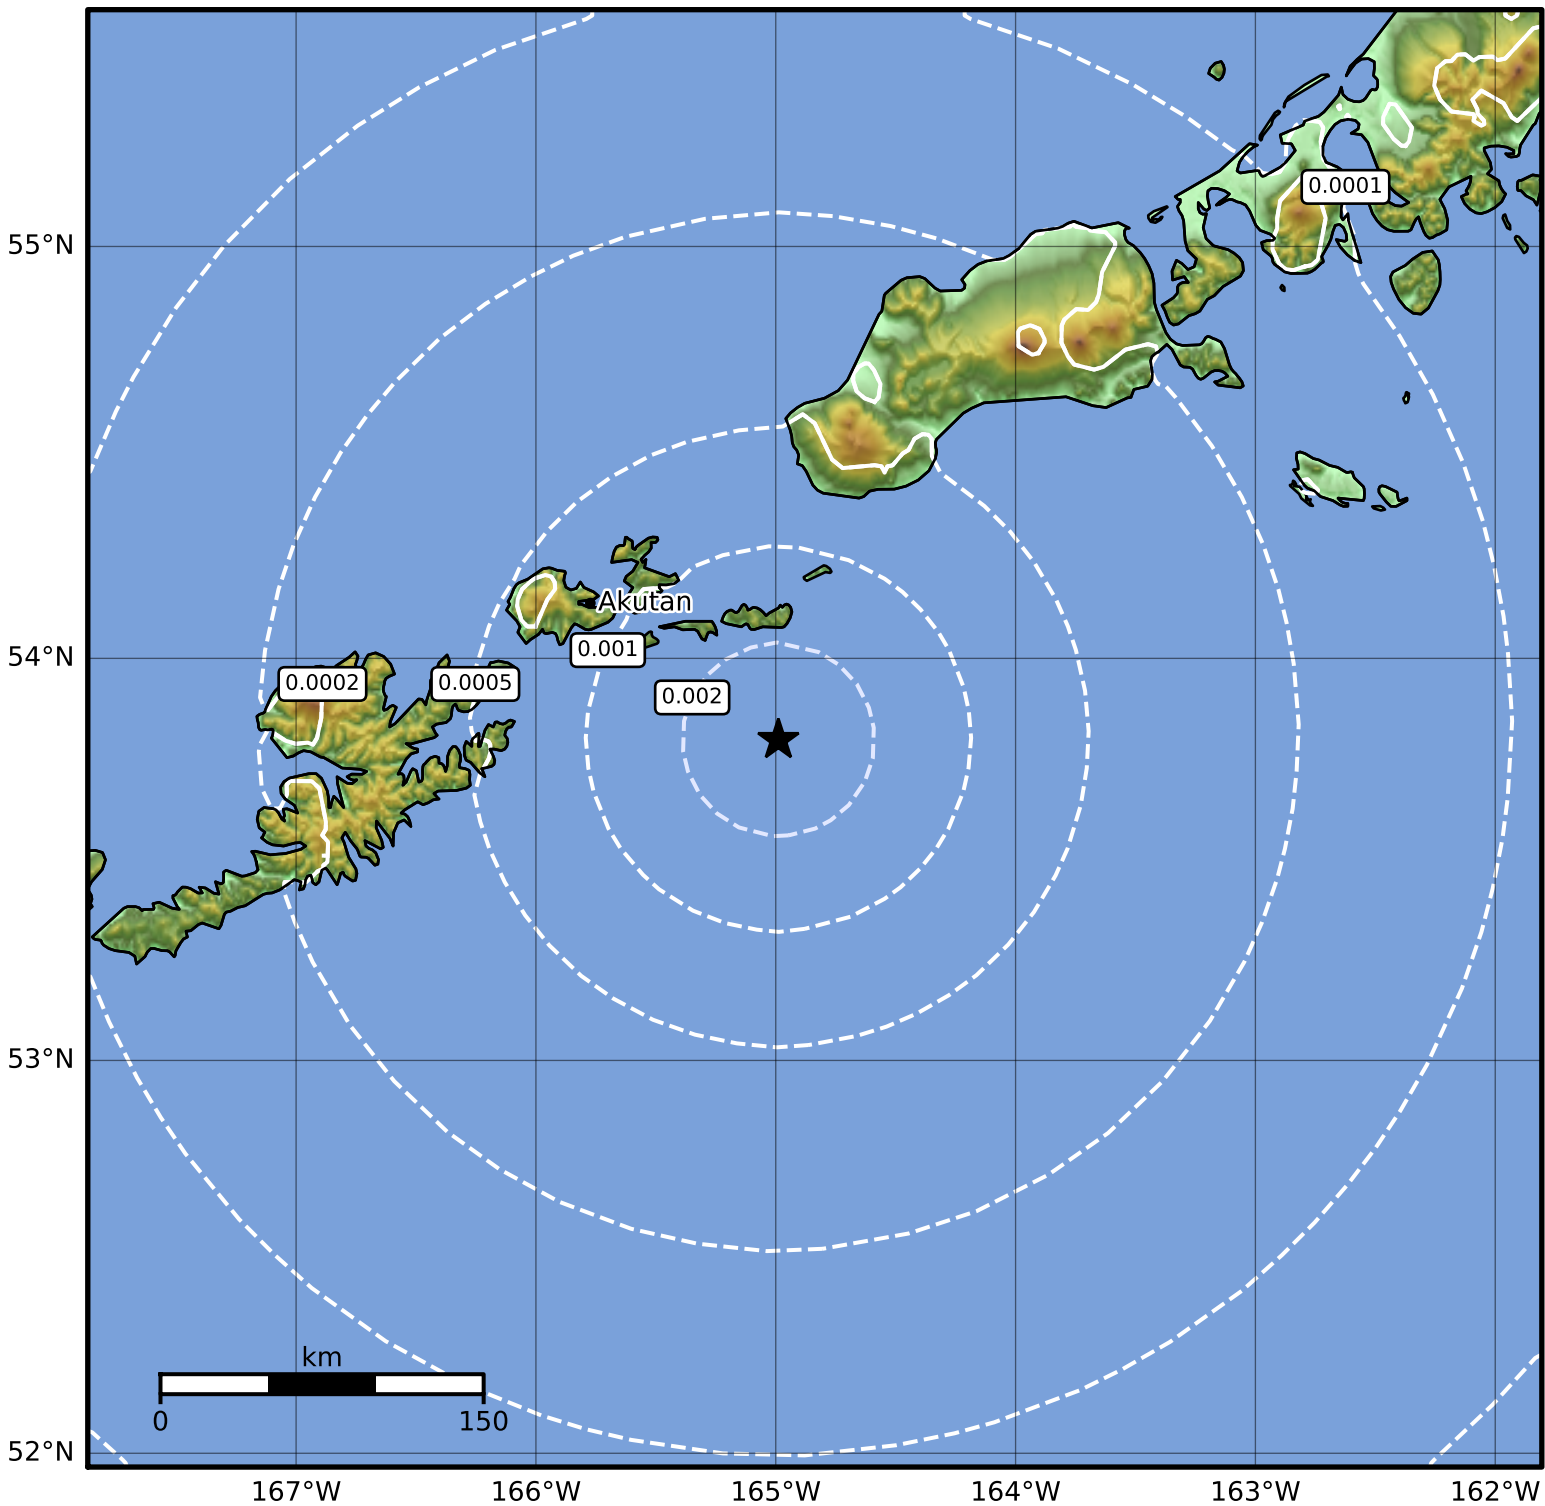

3.0 Second Peak Spectral Acceleration Map Alaska Earthquake Center
 ShakeMap: 63 km (39 miles) SE of Akutan
 Jan 11, 2023 03:28:43 UTC M3.7 N53.80 W164.99 Depth: 33.0km ID:ak023i8v7nr

SA(3.0) (%g)	0.1	0.2	0.5	1	2	5	10	20	50
--------------	-----	-----	-----	---	---	---	----	----	----

Scale based on Worden et al. (2012)

Version 2: Processed 2023-01-11T06:09:06Z

△ Seismic Instrument ○ Reported Intensity

★ Epicenter