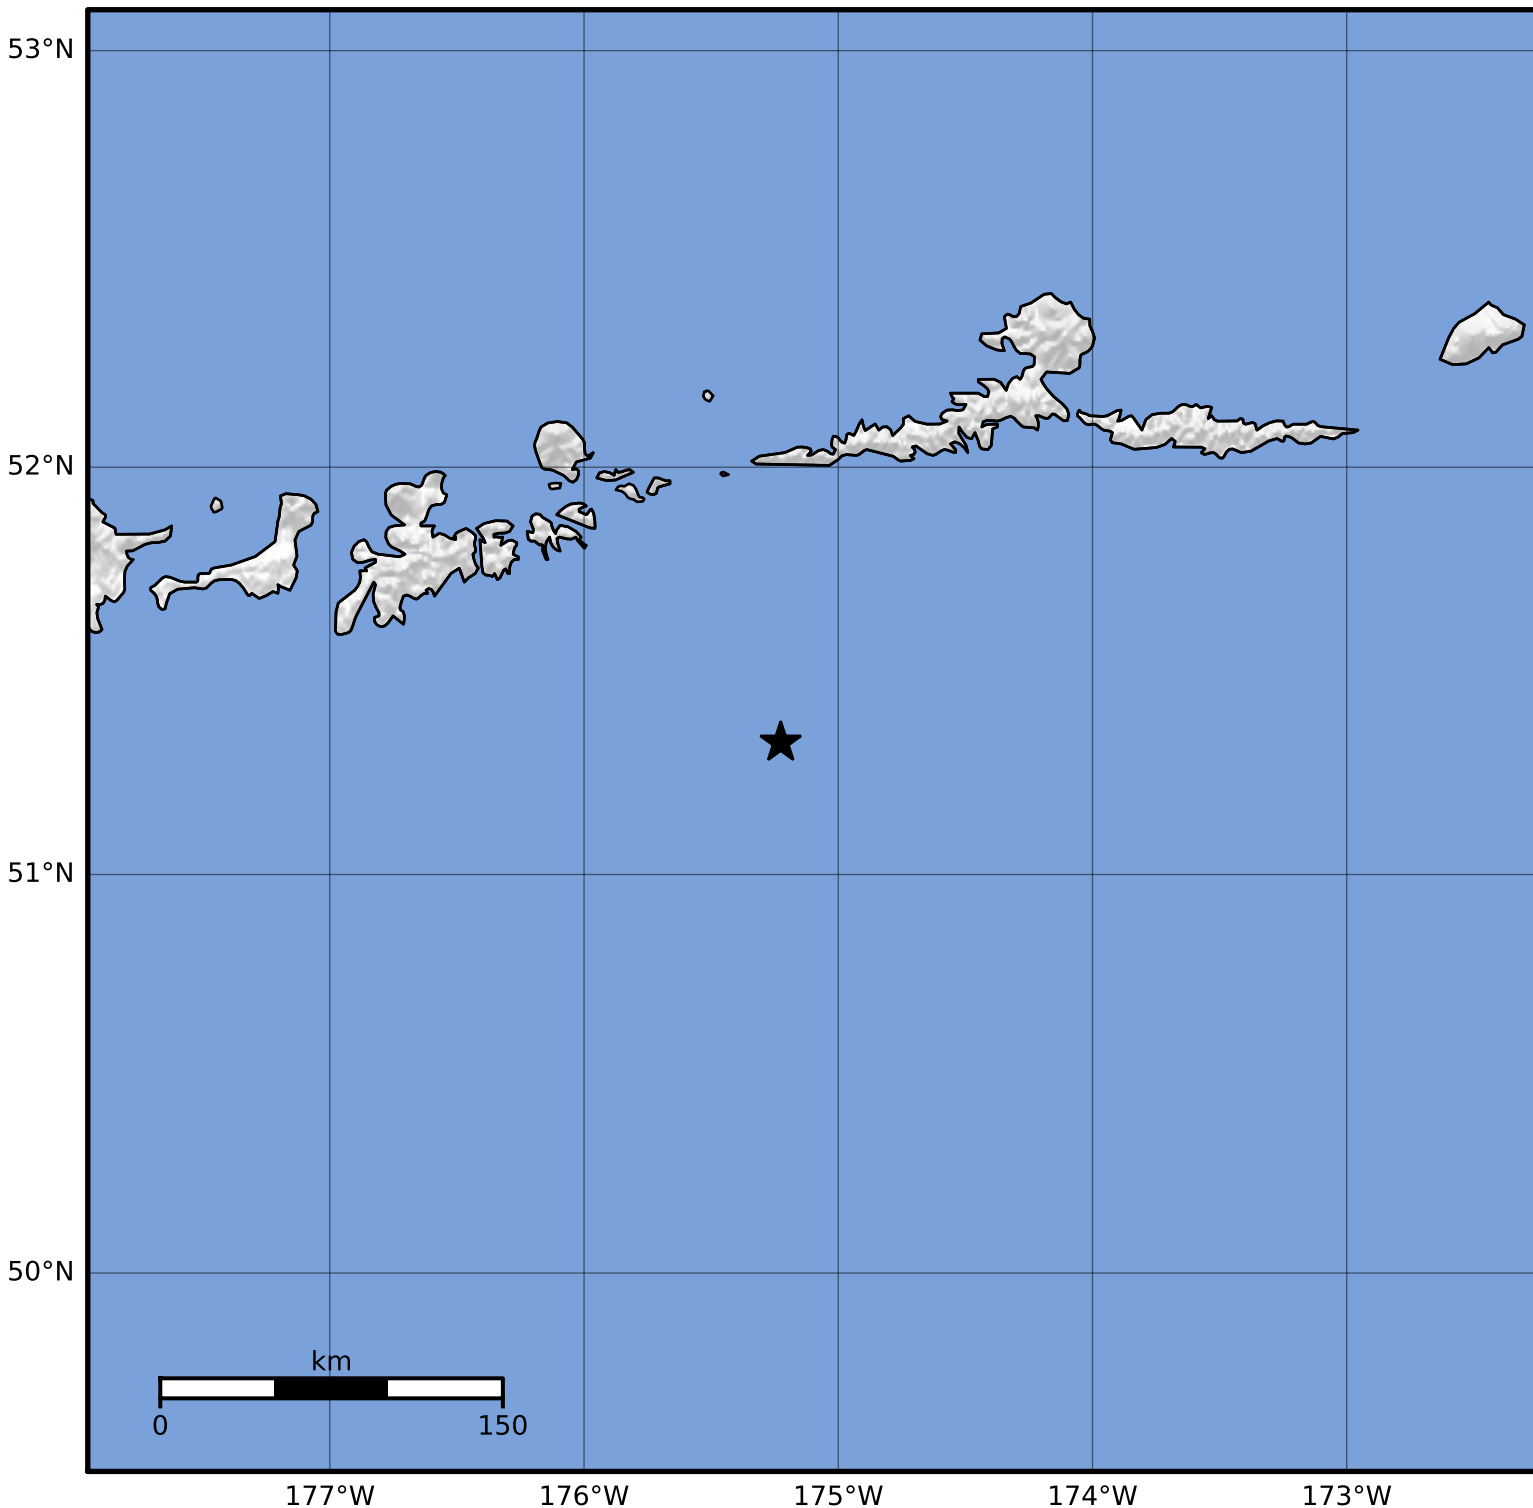

Macroseismic Intensity Map Alaska Earthquake Center  
 ShakeMap: 116 km (72 miles) ESE of Adak  
 Jan 21, 2023 06:13:46 UTC M3.5 N51.33 W175.23 Depth: 13.0km ID:ak023ytxrx

SHAKING	Not felt	Weak	Light	Moderate	Strong	Very strong	Severe	Violent	Extreme
DAMAGE	None	None	None	Very light	Light	Moderate	Moderate/heavy	Heavy	Very heavy
PGA(%g)	<0.0464	0.297	2.76	6.2	11.5	21.5	40.1	74.7	>139
PGV(cm/s)	<0.0215	0.135	1.41	4.65	9.64	20	41.4	85.8	>178
INTENSITY	<b>I</b>	<b>II-III</b>	<b>IV</b>	<b>V</b>	<b>VI</b>	<b>VII</b>	<b>VIII</b>	<b>IX</b>	<b>X+</b>

Scale based on Worden et al. (2012)

Version 1: Processed 2023-01-21T06:15:59Z

△ Seismic Instrument ○ Reported Intensity

★ Epicenter