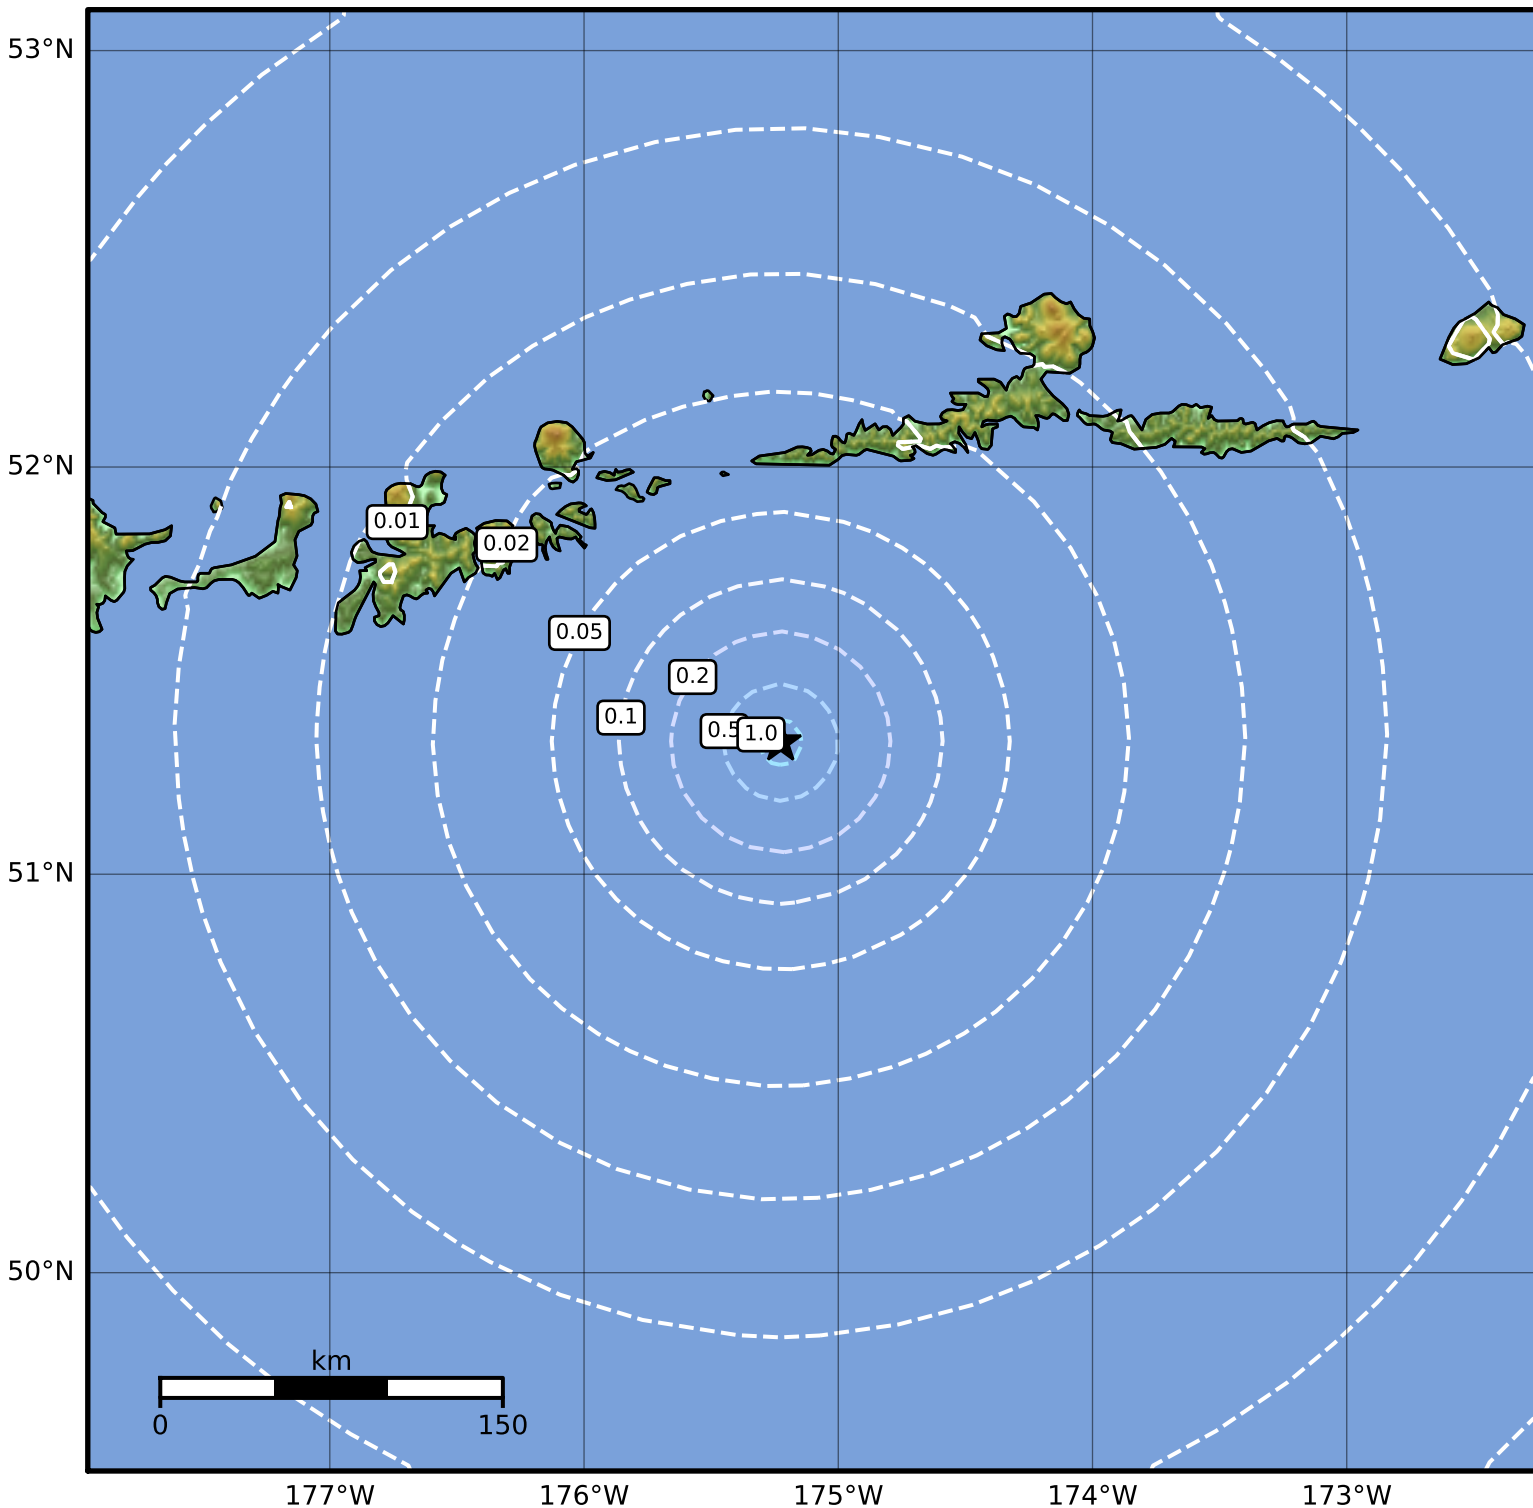

0.3 Second Peak Spectral Acceleration Map Alaska Earthquake Center
 ShakeMap: 116 km (72 miles) ESE of Adak
 Jan 21, 2023 06:13:46 UTC M3.5 N51.33 W175.23 Depth: 13.0km ID:ak023ytxrx

SA(0.3) (%g)	0.1	0.2	0.5	1	2	5	10	20	50	100	200
---------------------	------------	------------	------------	----------	----------	----------	-----------	-----------	-----------	------------	------------

Scale based on Worden et al. (2012)

Version 1: Processed 2023-01-21T06:15:59Z

△ Seismic Instrument ○ Reported Intensity

★ Epicenter