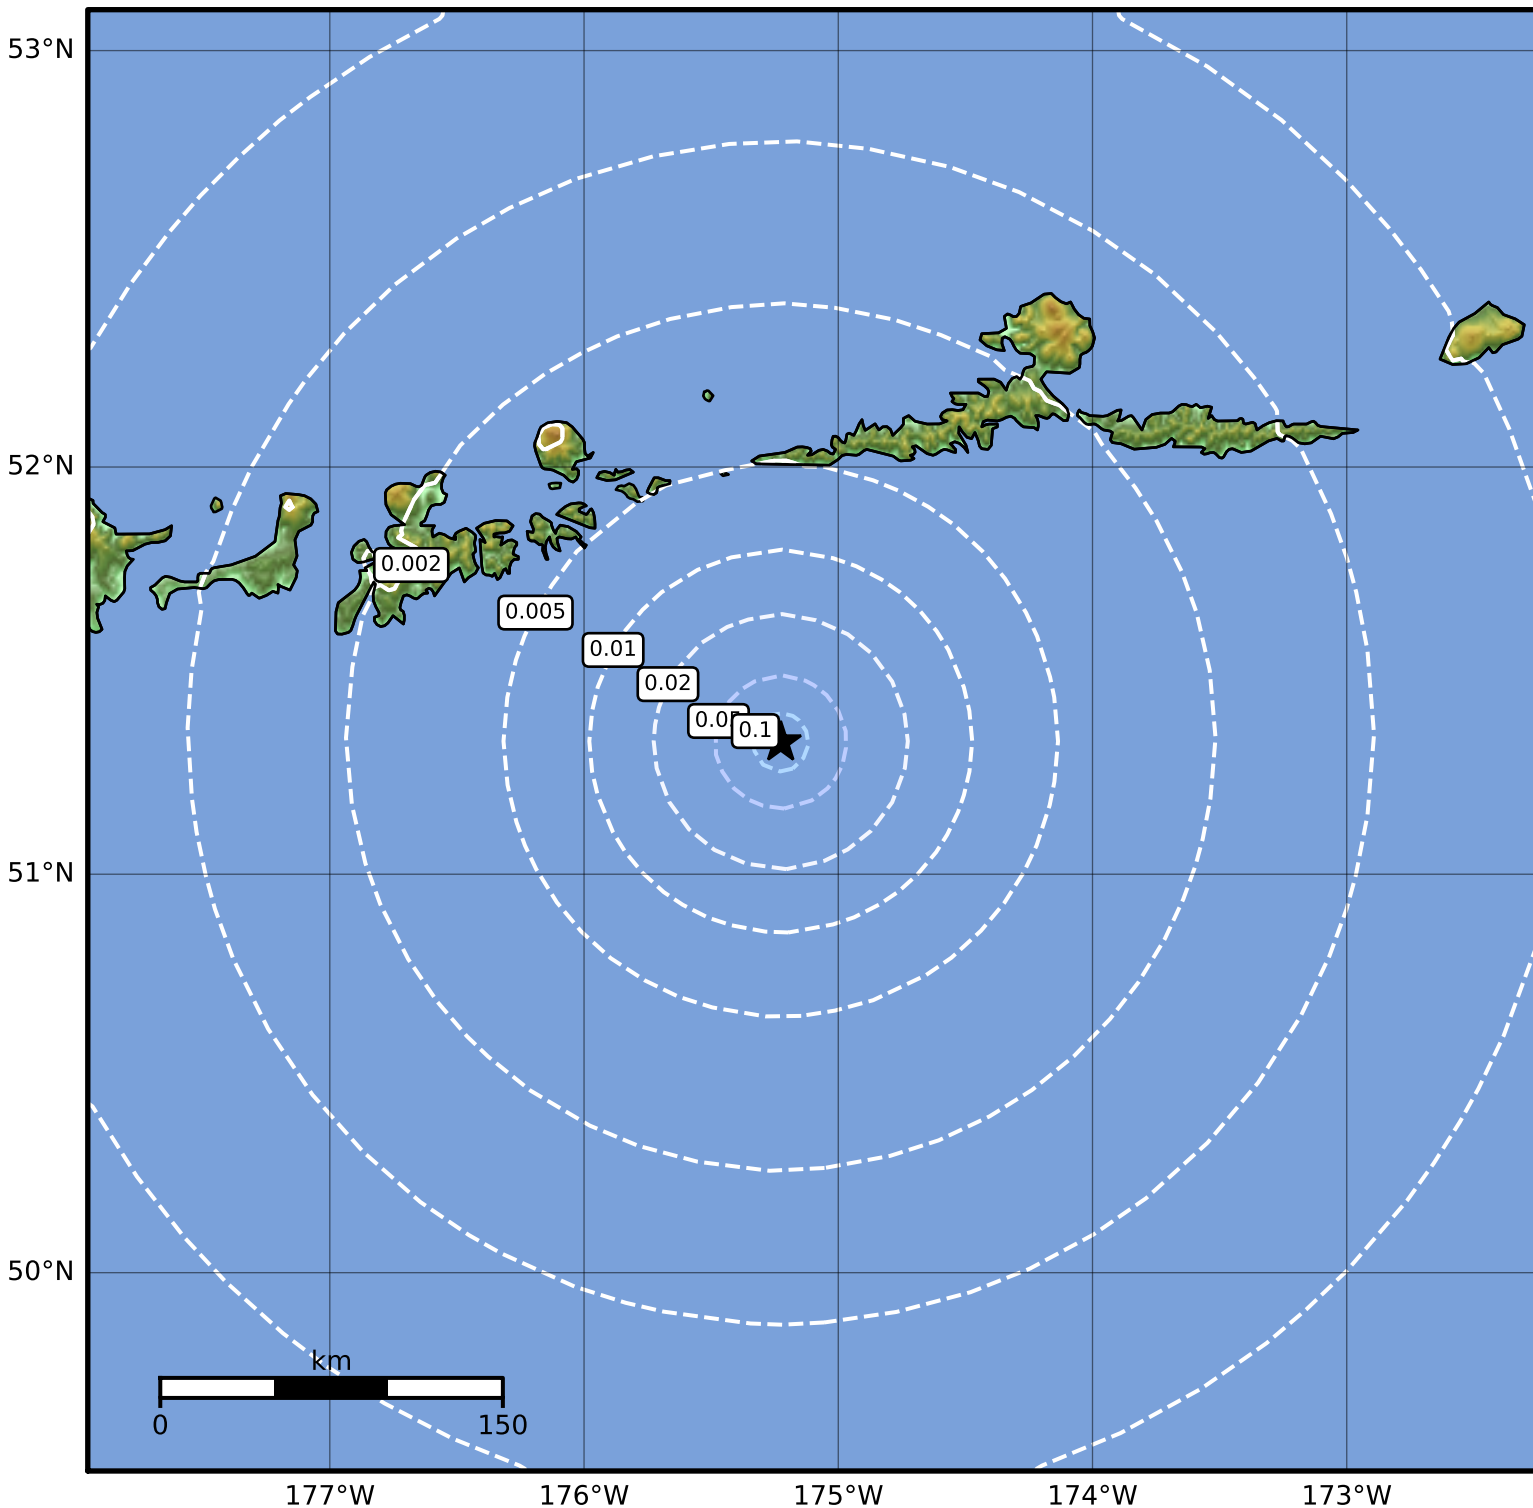

1.0 Second Peak Spectral Acceleration Map Alaska Earthquake Center
 ShakeMap: 116 km (72 miles) ESE of Adak
 Jan 21, 2023 06:13:46 UTC M3.5 N51.33 W175.23 Depth: 13.0km ID:ak023ytxrxa

SA(1.0) (%g)	0.1	0.2	0.5	1	2	5	10	20	50	100	200
--------------	-----	-----	-----	---	---	---	----	----	----	-----	-----

Scale based on Worden et al. (2012)

Version 1: Processed 2023-01-21T06:15:59Z

△ Seismic Instrument ○ Reported Intensity

★ Epicenter