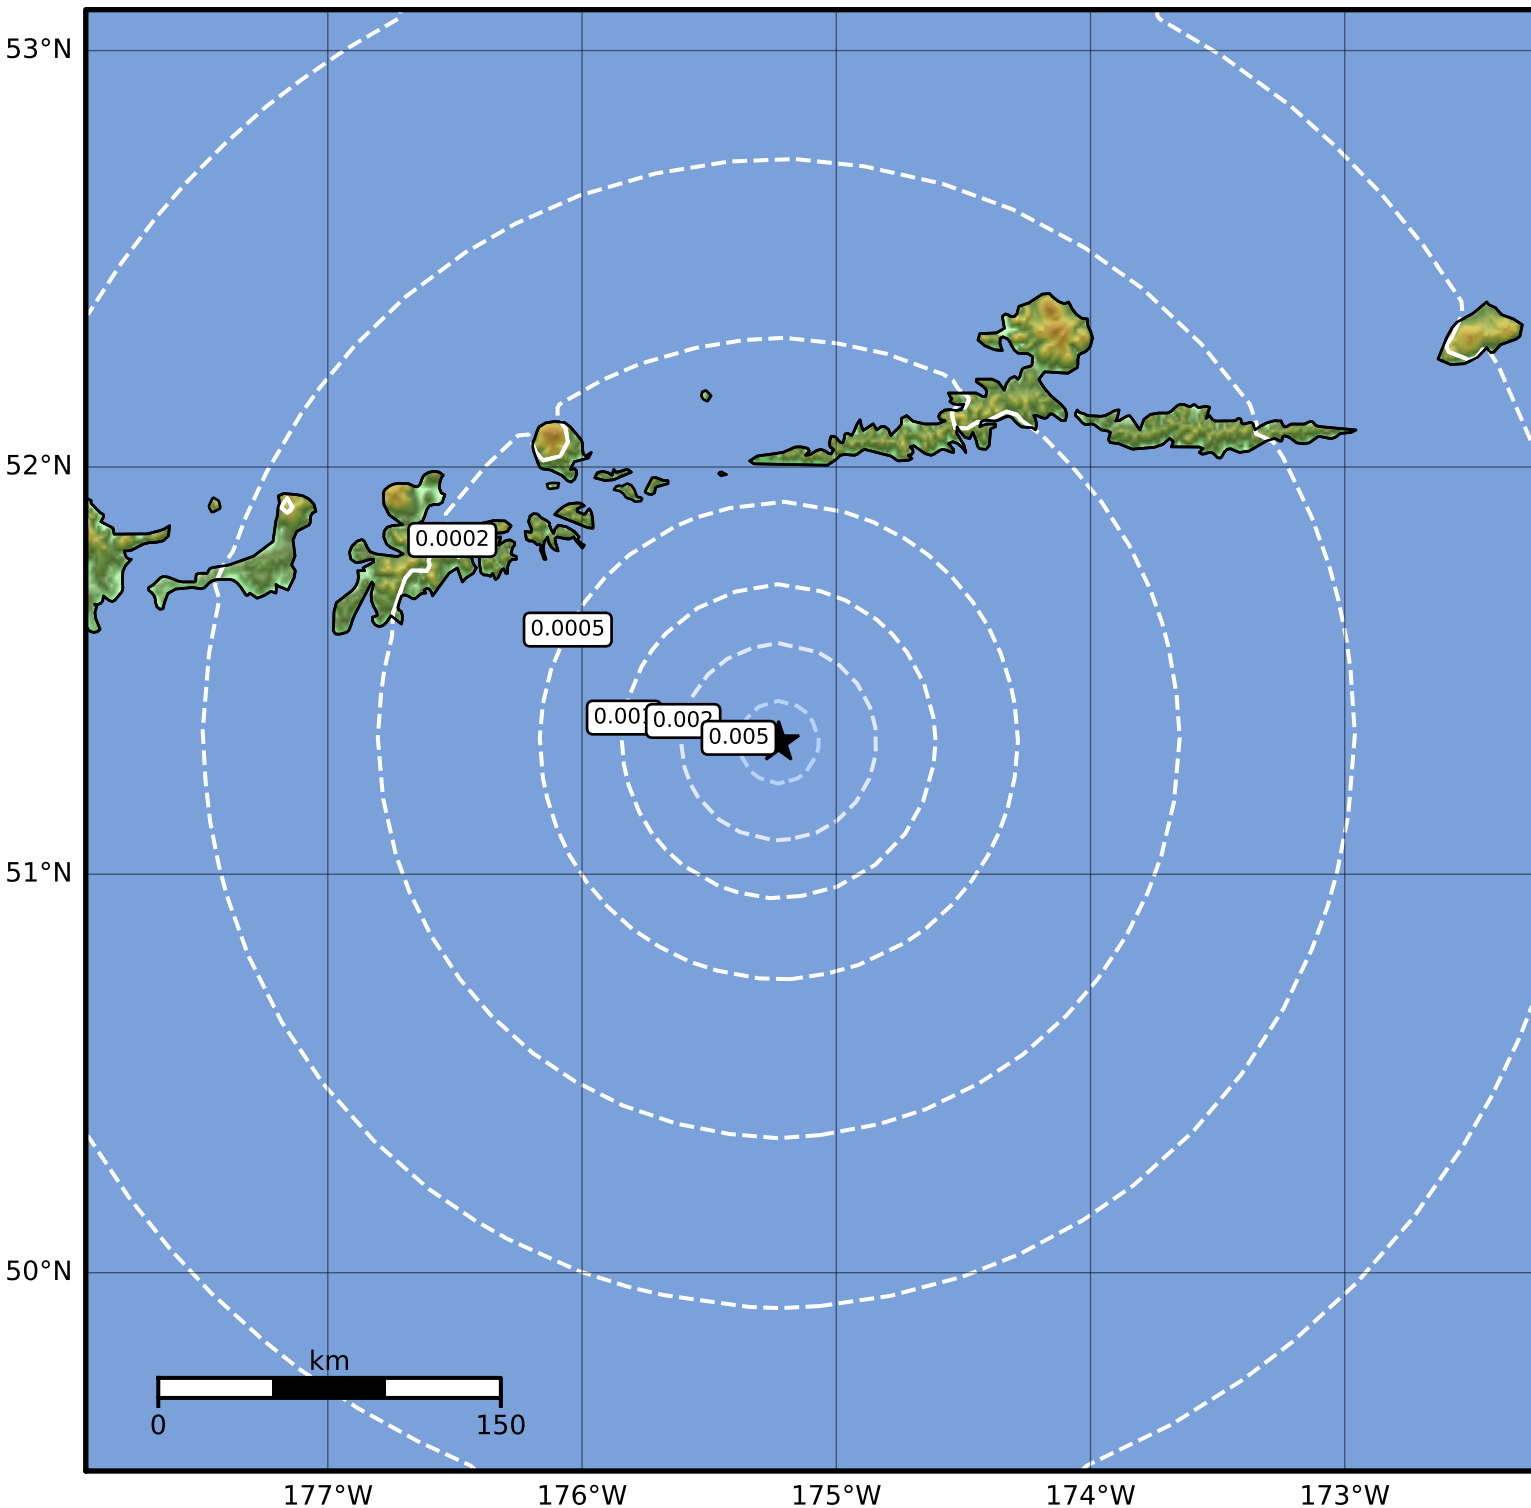

3.0 Second Peak Spectral Acceleration Map Alaska Earthquake Center
 ShakeMap: 116 km (72 miles) ESE of Adak
 Jan 21, 2023 06:13:46 UTC M3.5 N51.33 W175.23 Depth: 13.0km ID:ak023ytxrx

Scale based on Worden et al. (2012)

Version 1: Processed 2023-01-21T06:15:59Z

△ Seismic Instrument ○ Reported Intensity

★ Epicenter