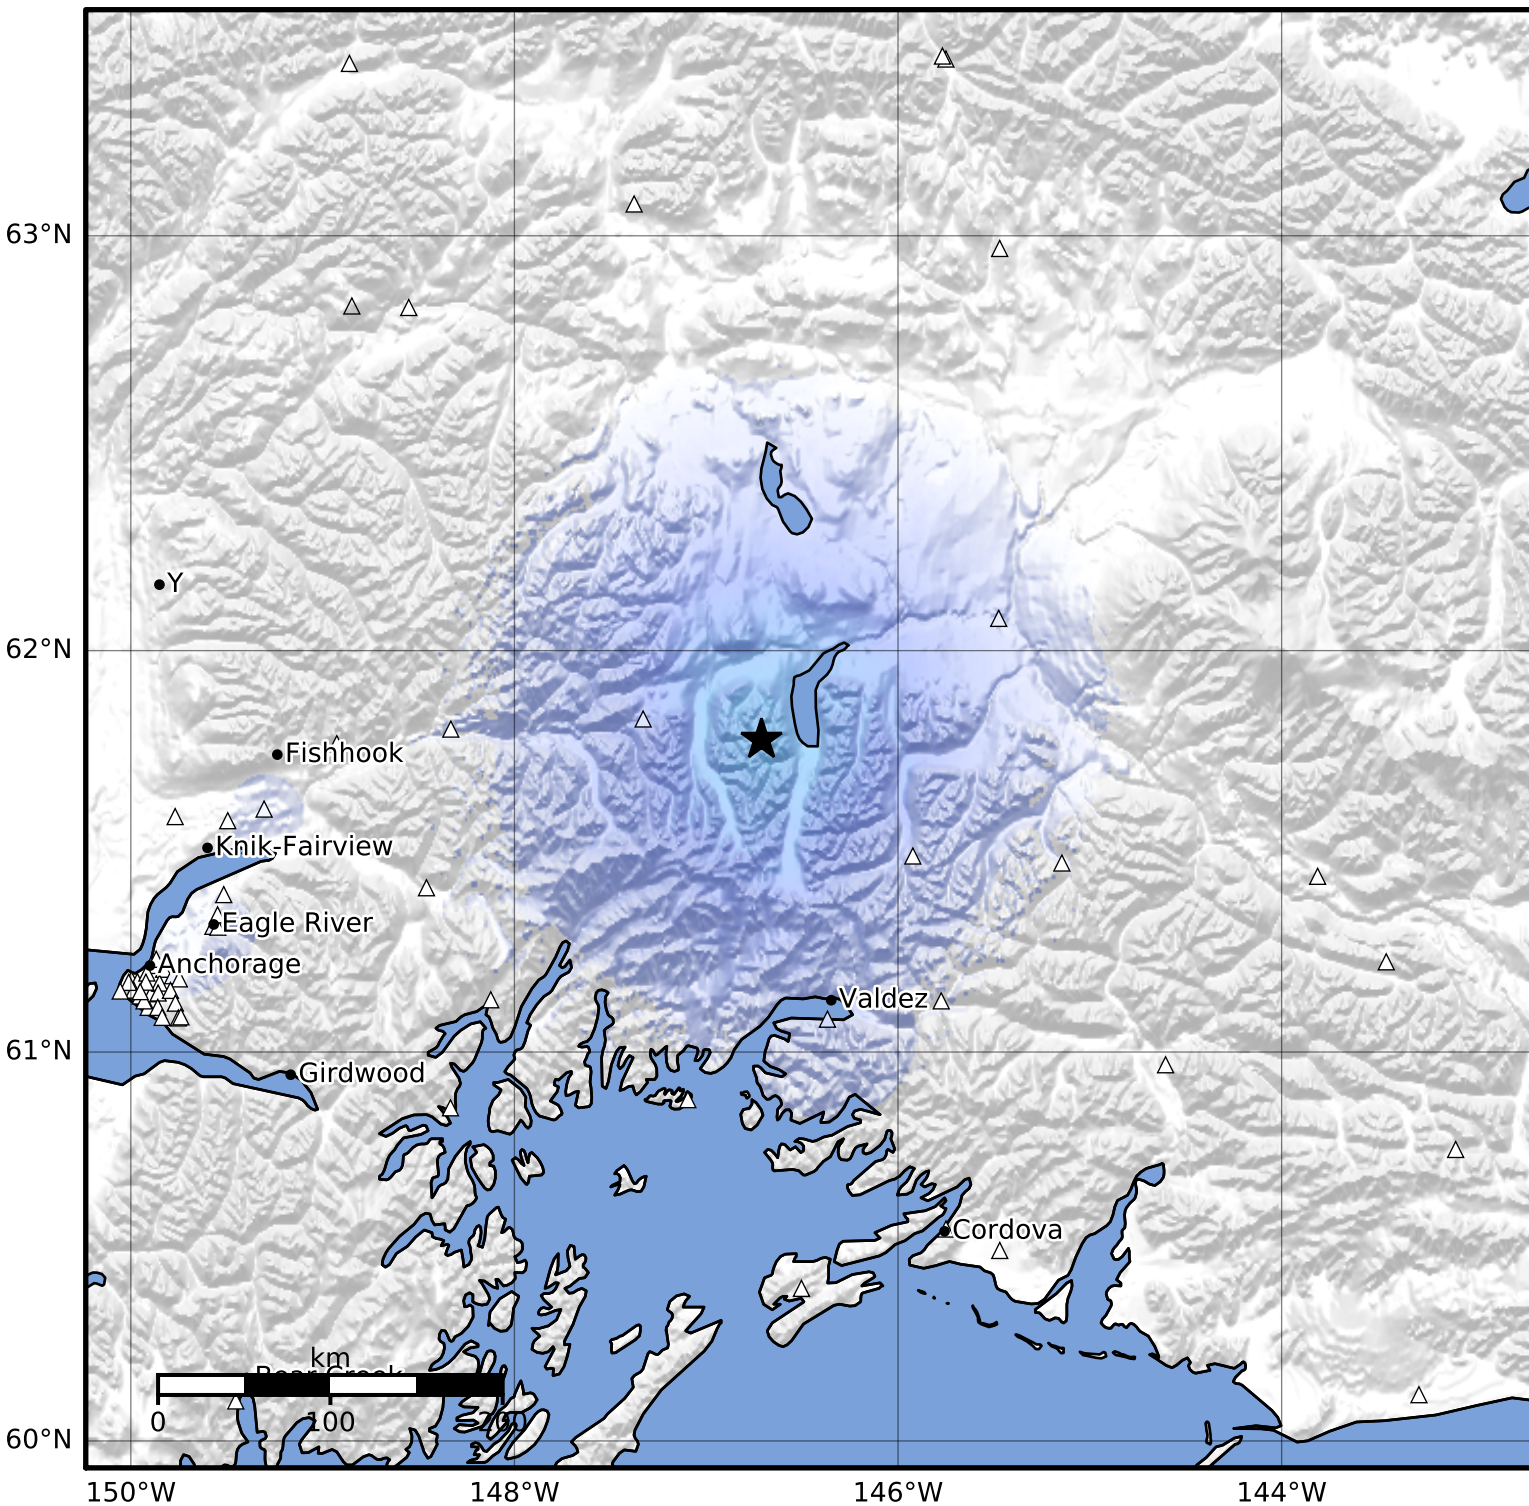

Macroseismic Intensity Map Alaska Earthquake Center
 ShakeMap: 71 km (44 miles) WSW of Glennallen
 Jan 25, 2024 16:09:06 UTC M3.5 N61.78 W146.71 Depth: 24.6km ID:ak02415m0jx2

SHAKING	Not felt	Weak	Light	Moderate	Strong	Very strong	Severe	Violent	Extreme
DAMAGE	None	None	None	Very light	Light	Moderate	Moderate/heavy	Heavy	Very heavy
PGA(%g)	<0.0464	0.297	2.76	6.2	11.5	21.5	40.1	74.7	>139
PGV(cm/s)	<0.0215	0.135	1.41	4.65	9.64	20	41.4	85.8	>178
INTENSITY	I	II-III	IV	V	VI	VII	VIII	IX	X+

Scale based on Worden et al. (2012)

Version 2: Processed 2024-01-25T18:10:16Z

△ Seismic Instrument ○ Reported Intensity

★ Epicenter