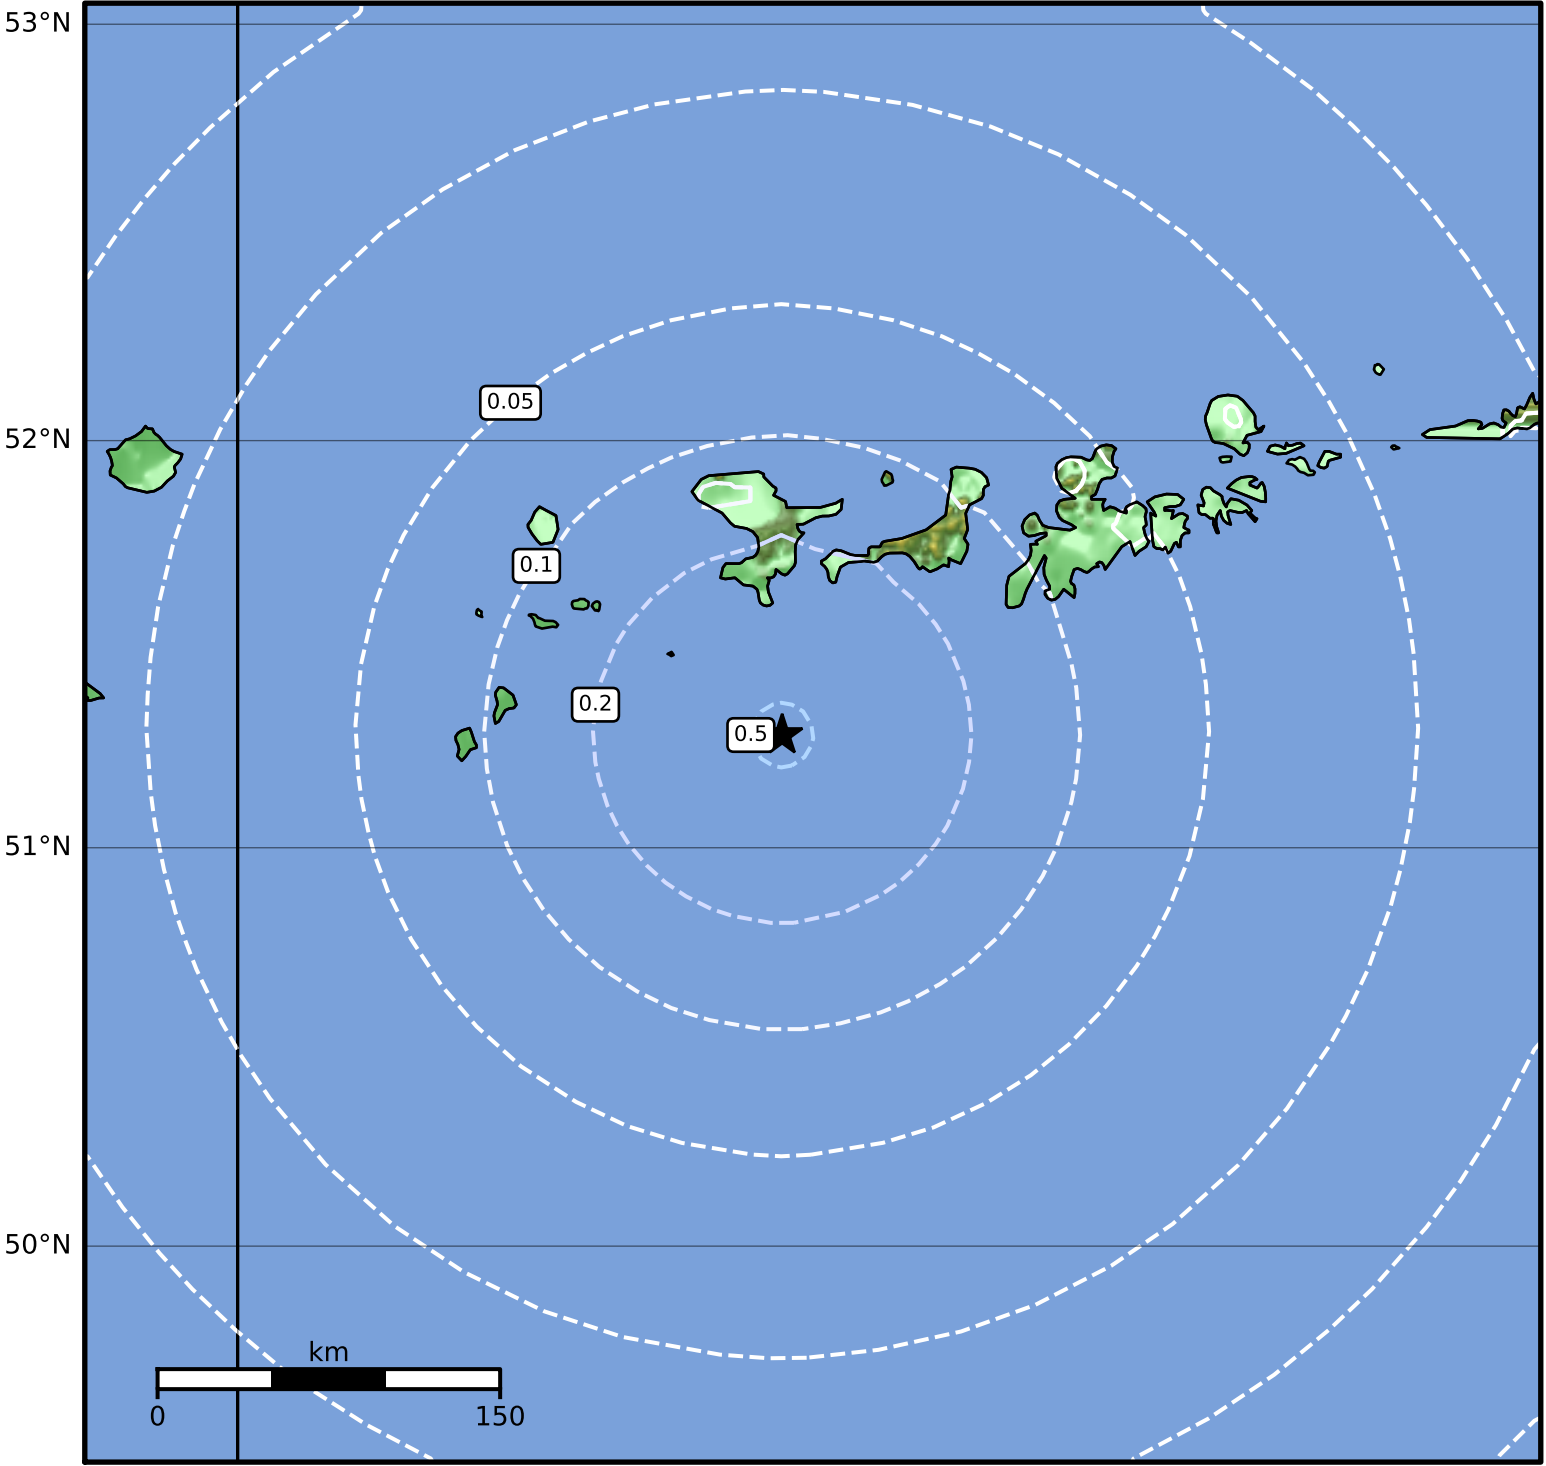

0.3 Second Peak Spectral Acceleration Map Alaska Earthquake Center
 ShakeMap: 106 km (66 miles) SW of Adak
 Jan 29, 2024 15:58:24 UTC M4.1 N51.28 W177.86 Depth: 42.8km ID:ak0241c7v1tv

180°E

SA(0.3) (%g)	0.1	0.2	0.5	1	2	5	10	20	50	100	200
---------------------	------------	------------	------------	----------	----------	----------	-----------	-----------	-----------	------------	------------

Scale based on Worden et al. (2012)

Version 2: Processed 2024-01-29T18:36:36Z

△ Seismic Instrument ○ Reported Intensity

★ Epicenter