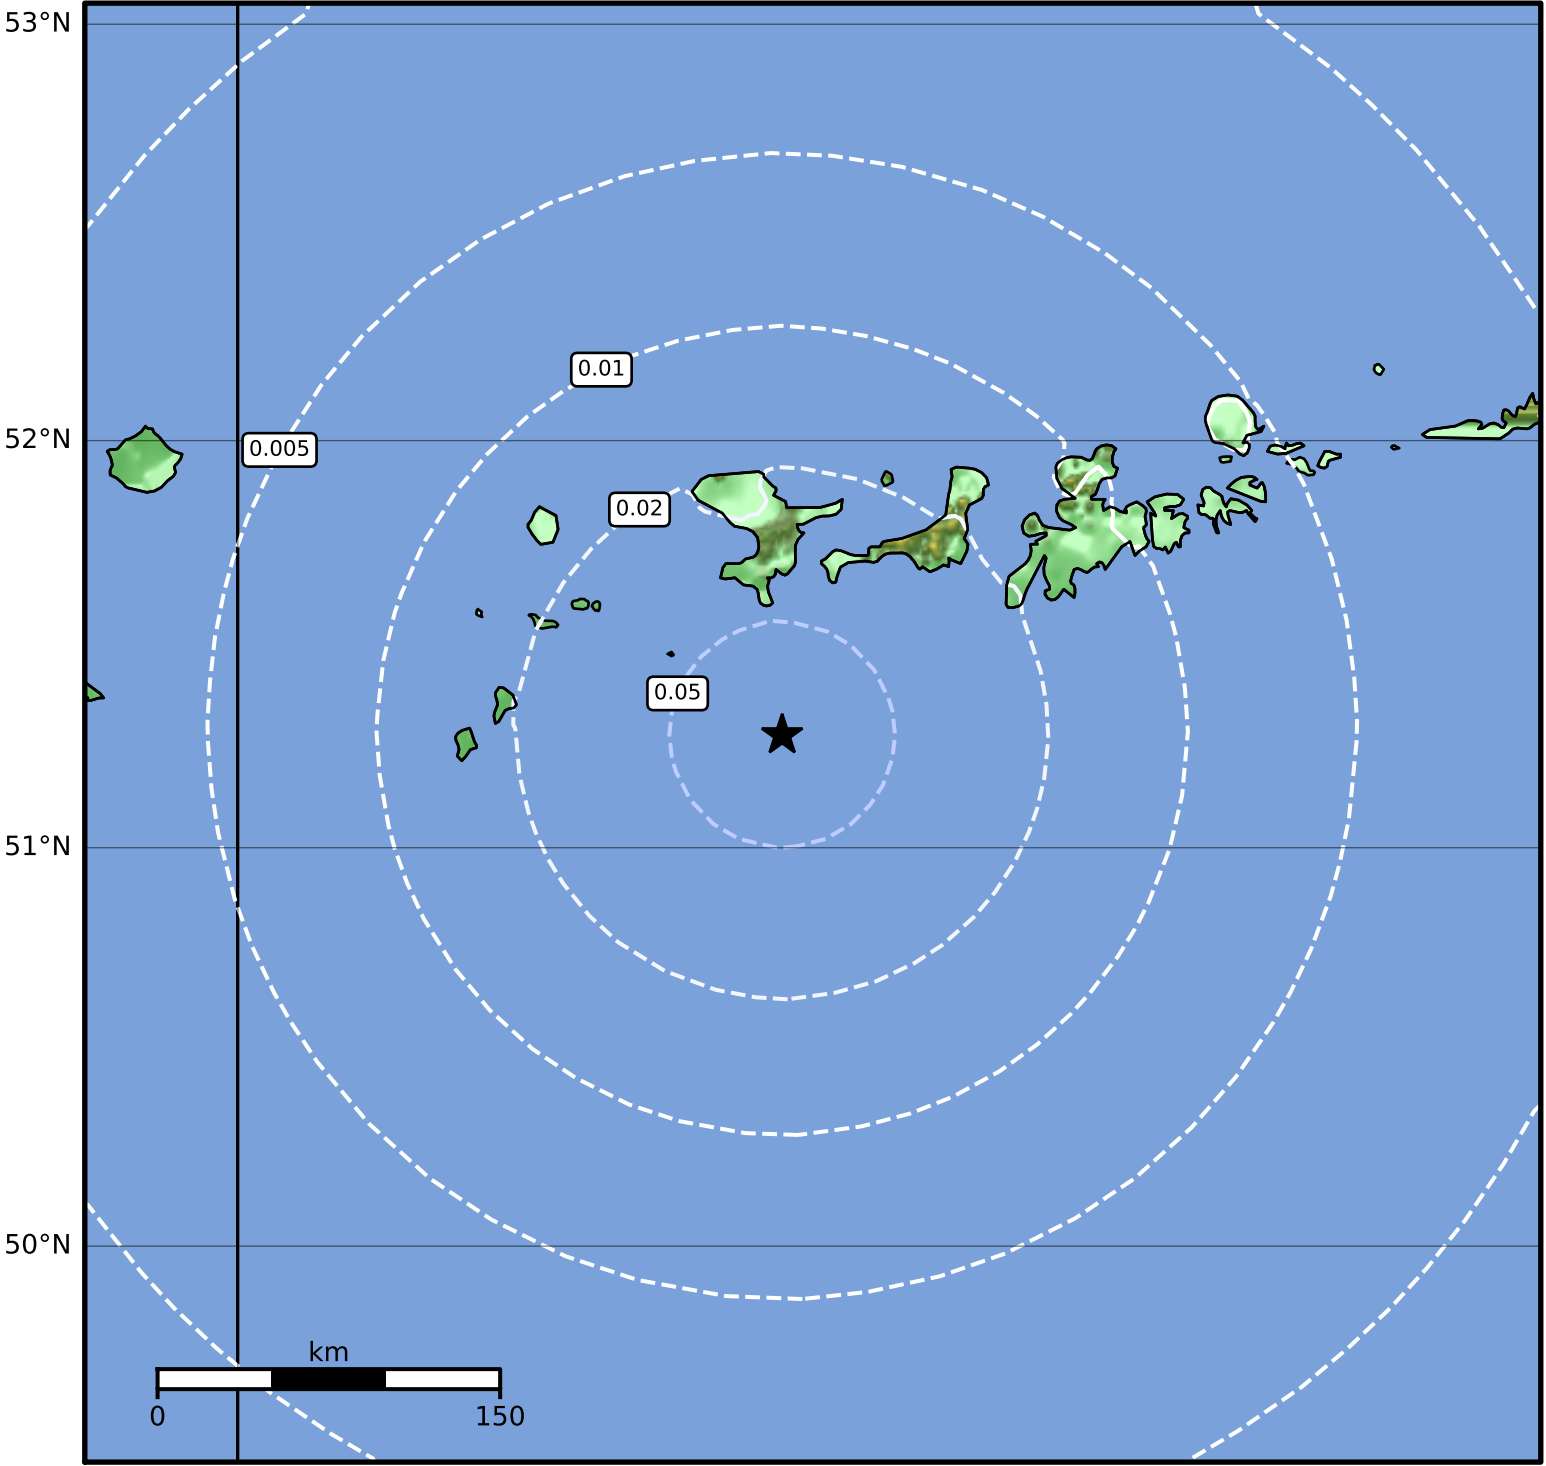

1.0 Second Peak Spectral Acceleration Map Alaska Earthquake Center  
 ShakeMap: 106 km (66 miles) SW of Adak  
 Jan 29, 2024 15:58:24 UTC M4.1 N51.28 W177.86 Depth: 42.8km ID:ak0241c7v1tv

180°E

<b>SA(1.0) (%g)</b>	<b>0.1</b>	<b>0.2</b>	<b>0.5</b>	<b>1</b>	<b>2</b>	<b>5</b>	<b>10</b>	<b>20</b>	<b>50</b>	<b>100</b>	<b>200</b>
---------------------	------------	------------	------------	----------	----------	----------	-----------	-----------	-----------	------------	------------

Scale based on Worden et al. (2012)

Version 2: Processed 2024-01-29T18:36:36Z

△ Seismic Instrument    ○ Reported Intensity

★ Epicenter