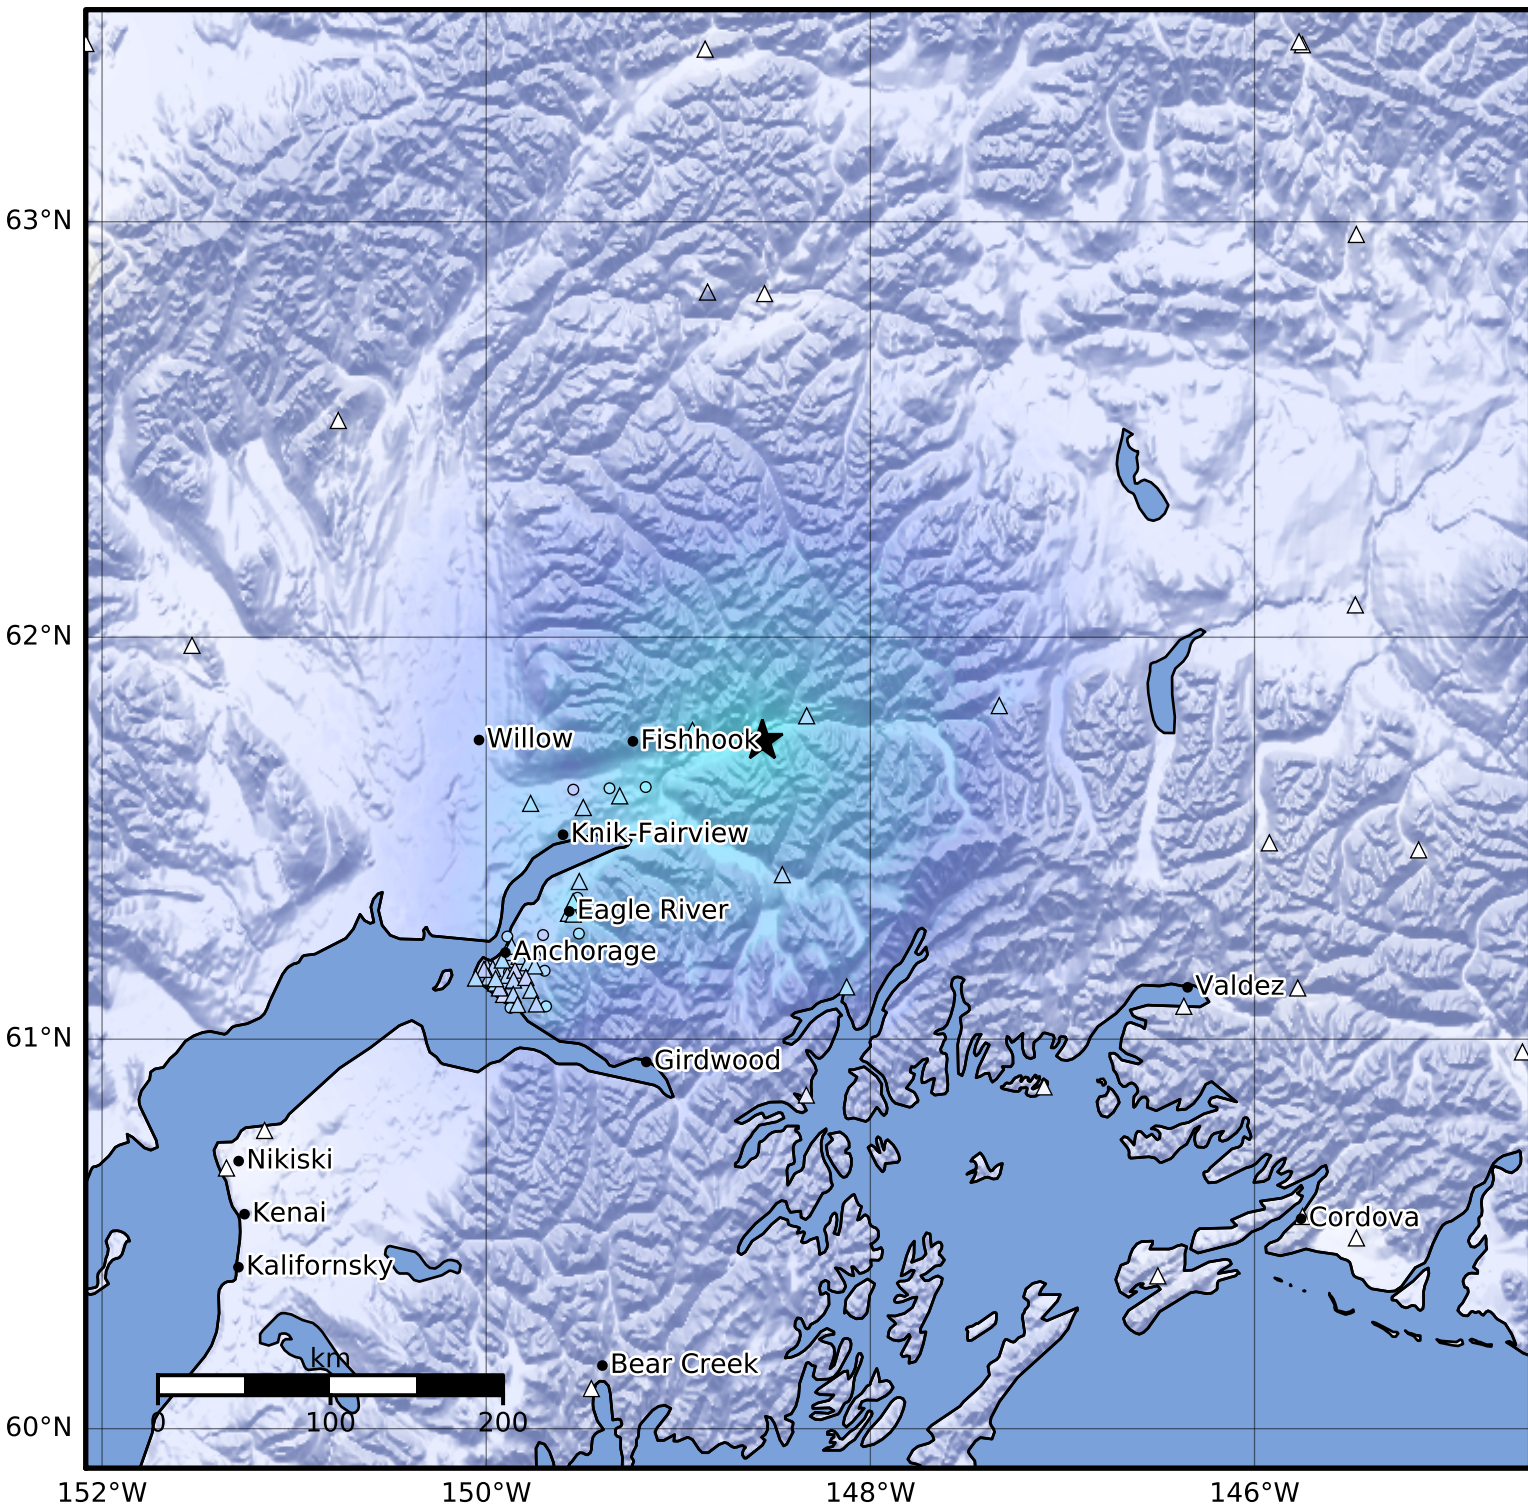

Macroseismic Intensity Map Alaska Earthquake Center
 ShakeMap: 18 km (11 miles) ENE of Sutton
 Jan 30, 2024 06:15:18 UTC M4.0 N61.75 W148.56 Depth: 9.7km ID:ak0241dps9ls

SHAKING	Not felt	Weak	Light	Moderate	Strong	Very strong	Severe	Violent	Extreme
DAMAGE	None	None	None	Very light	Light	Moderate	Moderate/heavy	Heavy	Very heavy
PGA(%g)	<0.0464	0.297	2.76	6.2	11.5	21.5	40.1	74.7	>139
PGV(cm/s)	<0.0215	0.135	1.41	4.65	9.64	20	41.4	85.8	>178
INTENSITY	I	II-III	IV	V	VI	VII	VIII	IX	X+

Scale based on Worden et al. (2012)

Version 2: Processed 2024-01-30T06:33:21Z

△ Seismic Instrument ○ Reported Intensity

★ Epicenter