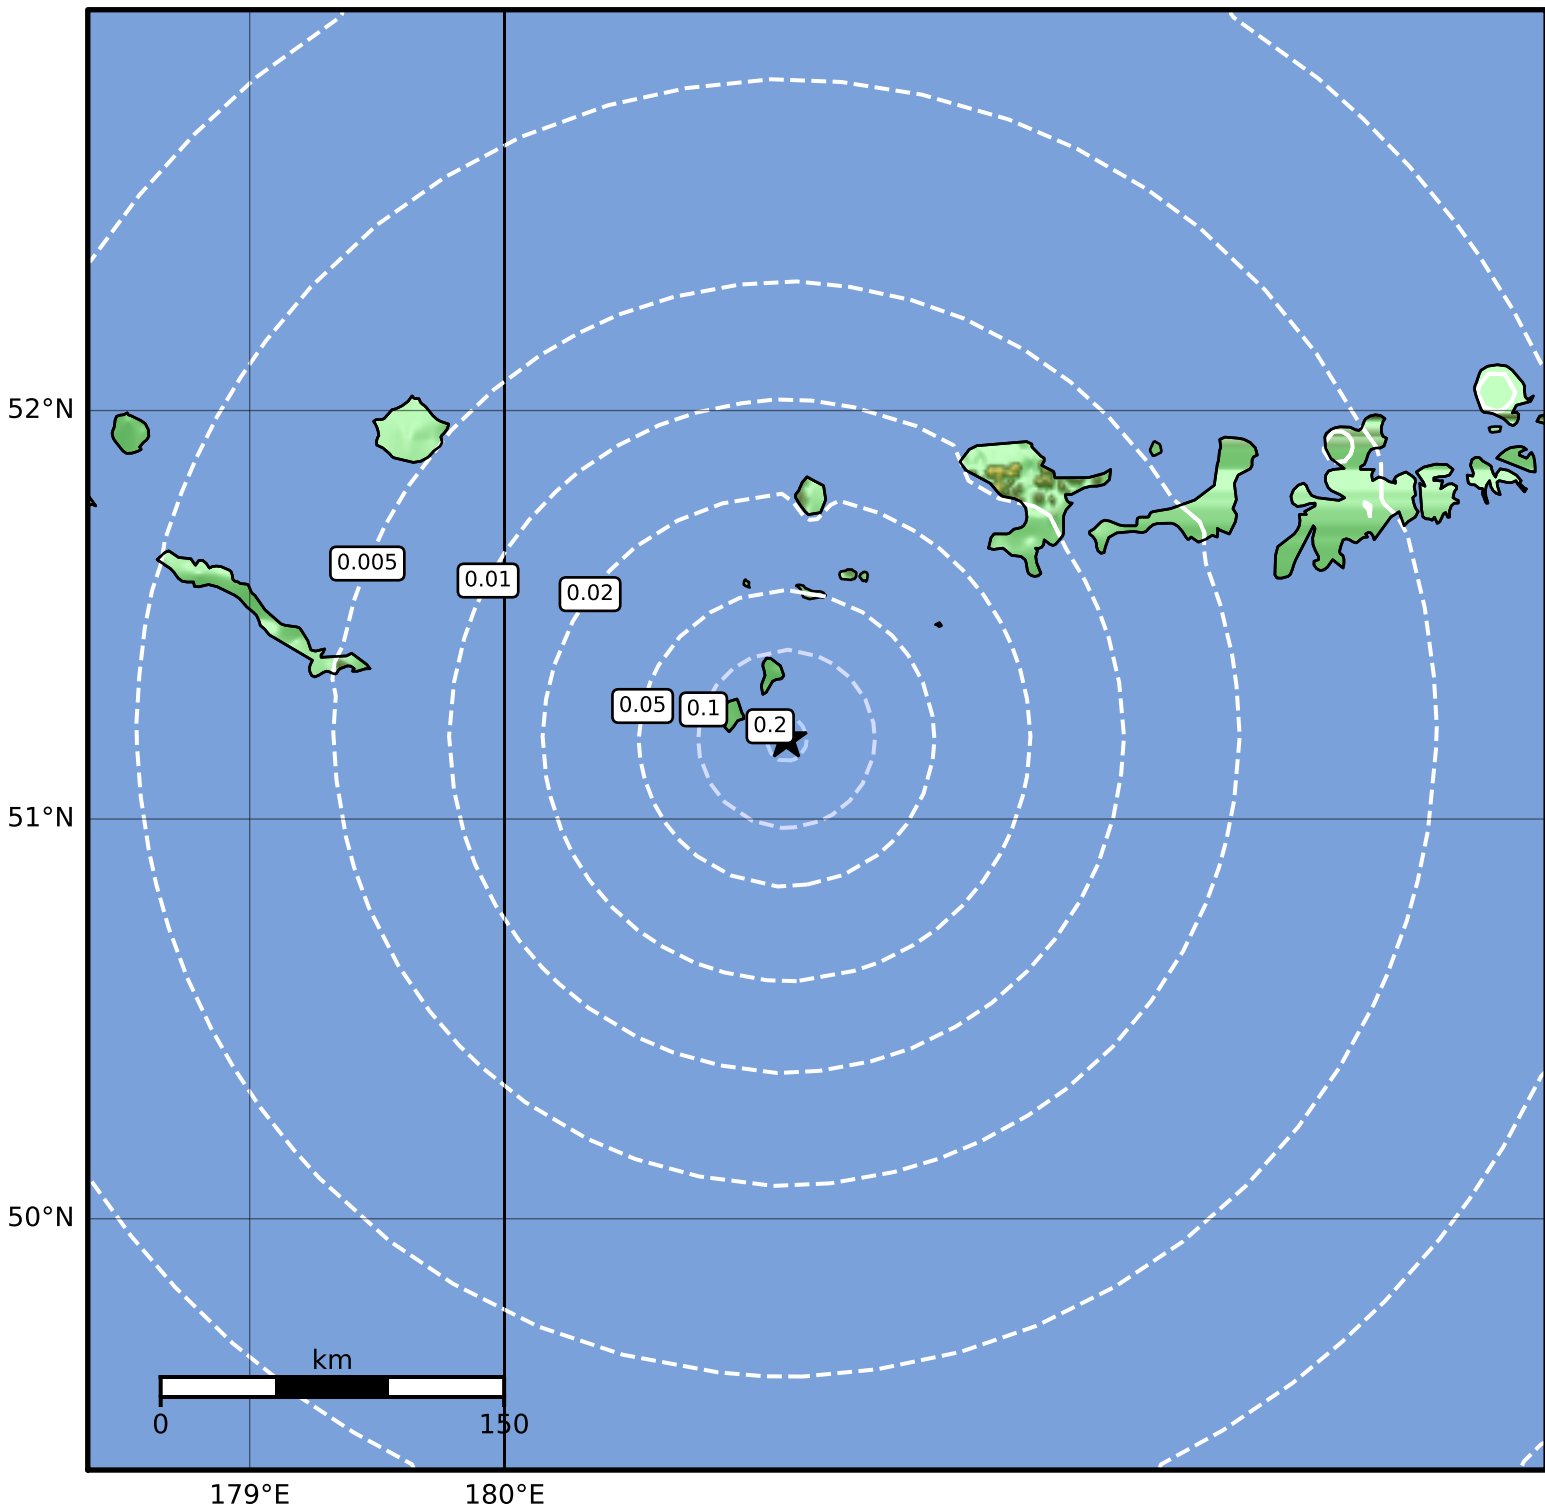

Peak Ground Acceleration Map Alaska Earthquake Center
ShakeMap: 151 km (94 miles) ESE of Amchitka
Jan 31, 2024 14:32:43 UTC M3.5 N51.20 W178.89 Depth: 24.4km ID:ak0241fi6s4v

PGA (%g)	0.1	0.2	0.5	1	2	5	10	20	50	100	200
----------	-----	-----	-----	---	---	---	----	----	----	-----	-----

Scale based on Worden et al. (2012)

Version 2: Processed 2024-01-31T21:50:45Z

△ Seismic Instrument ○ Reported Intensity

★ Epicenter