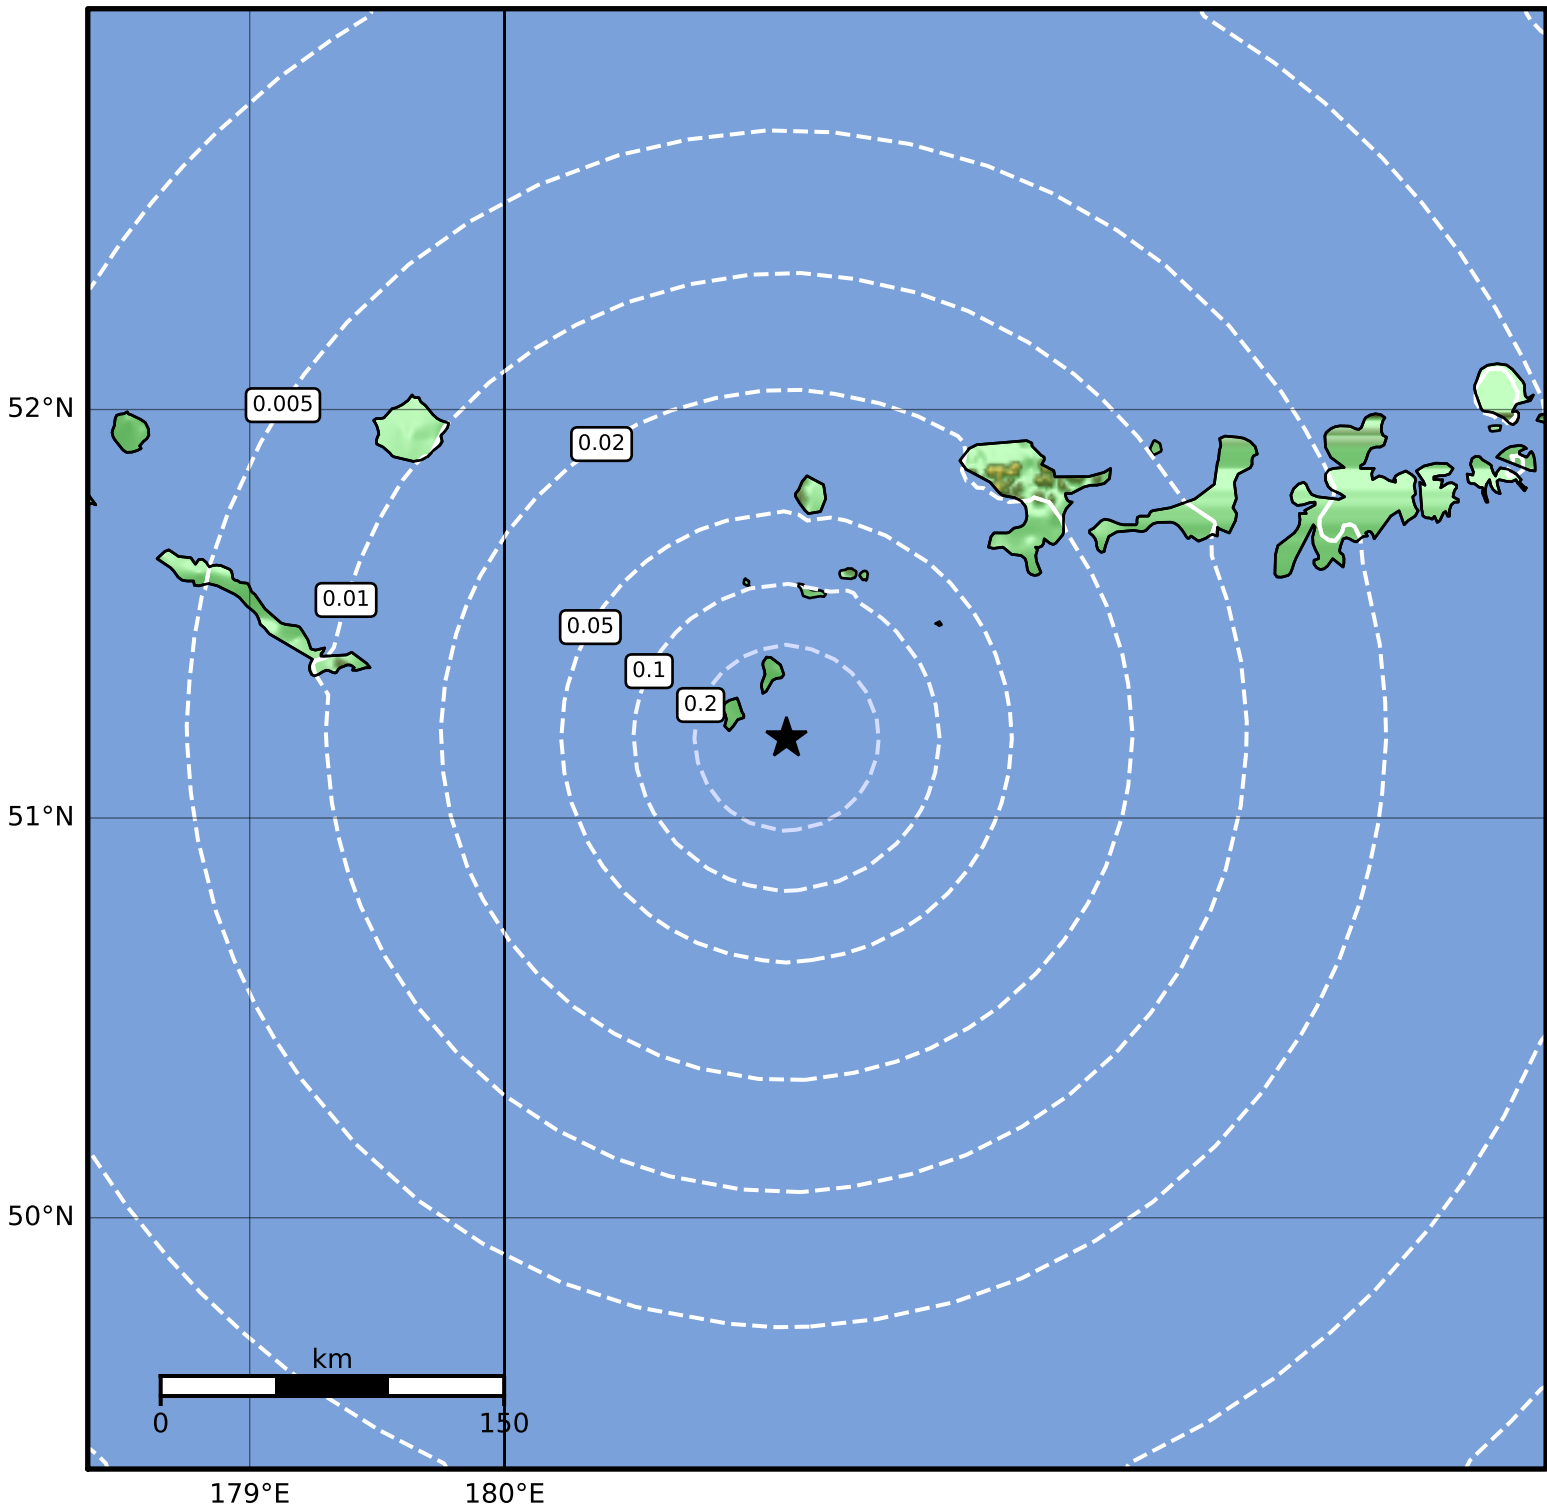

0.3 Second Peak Spectral Acceleration Map Alaska Earthquake Center
 ShakeMap: 151 km (94 miles) ESE of Amchitka
 Jan 31, 2024 14:32:43 UTC M3.5 N51.20 W178.89 Depth: 24.4km ID:ak0241fi6s4v

SA(0.3) (%g)	0.1	0.2	0.5	1	2	5	10	20	50	100	200
--------------	-----	-----	-----	---	---	---	----	----	----	-----	-----

Scale based on Worden et al. (2012)

Version 2: Processed 2024-01-31T21:50:45Z

△ Seismic Instrument ○ Reported Intensity

★ Epicenter