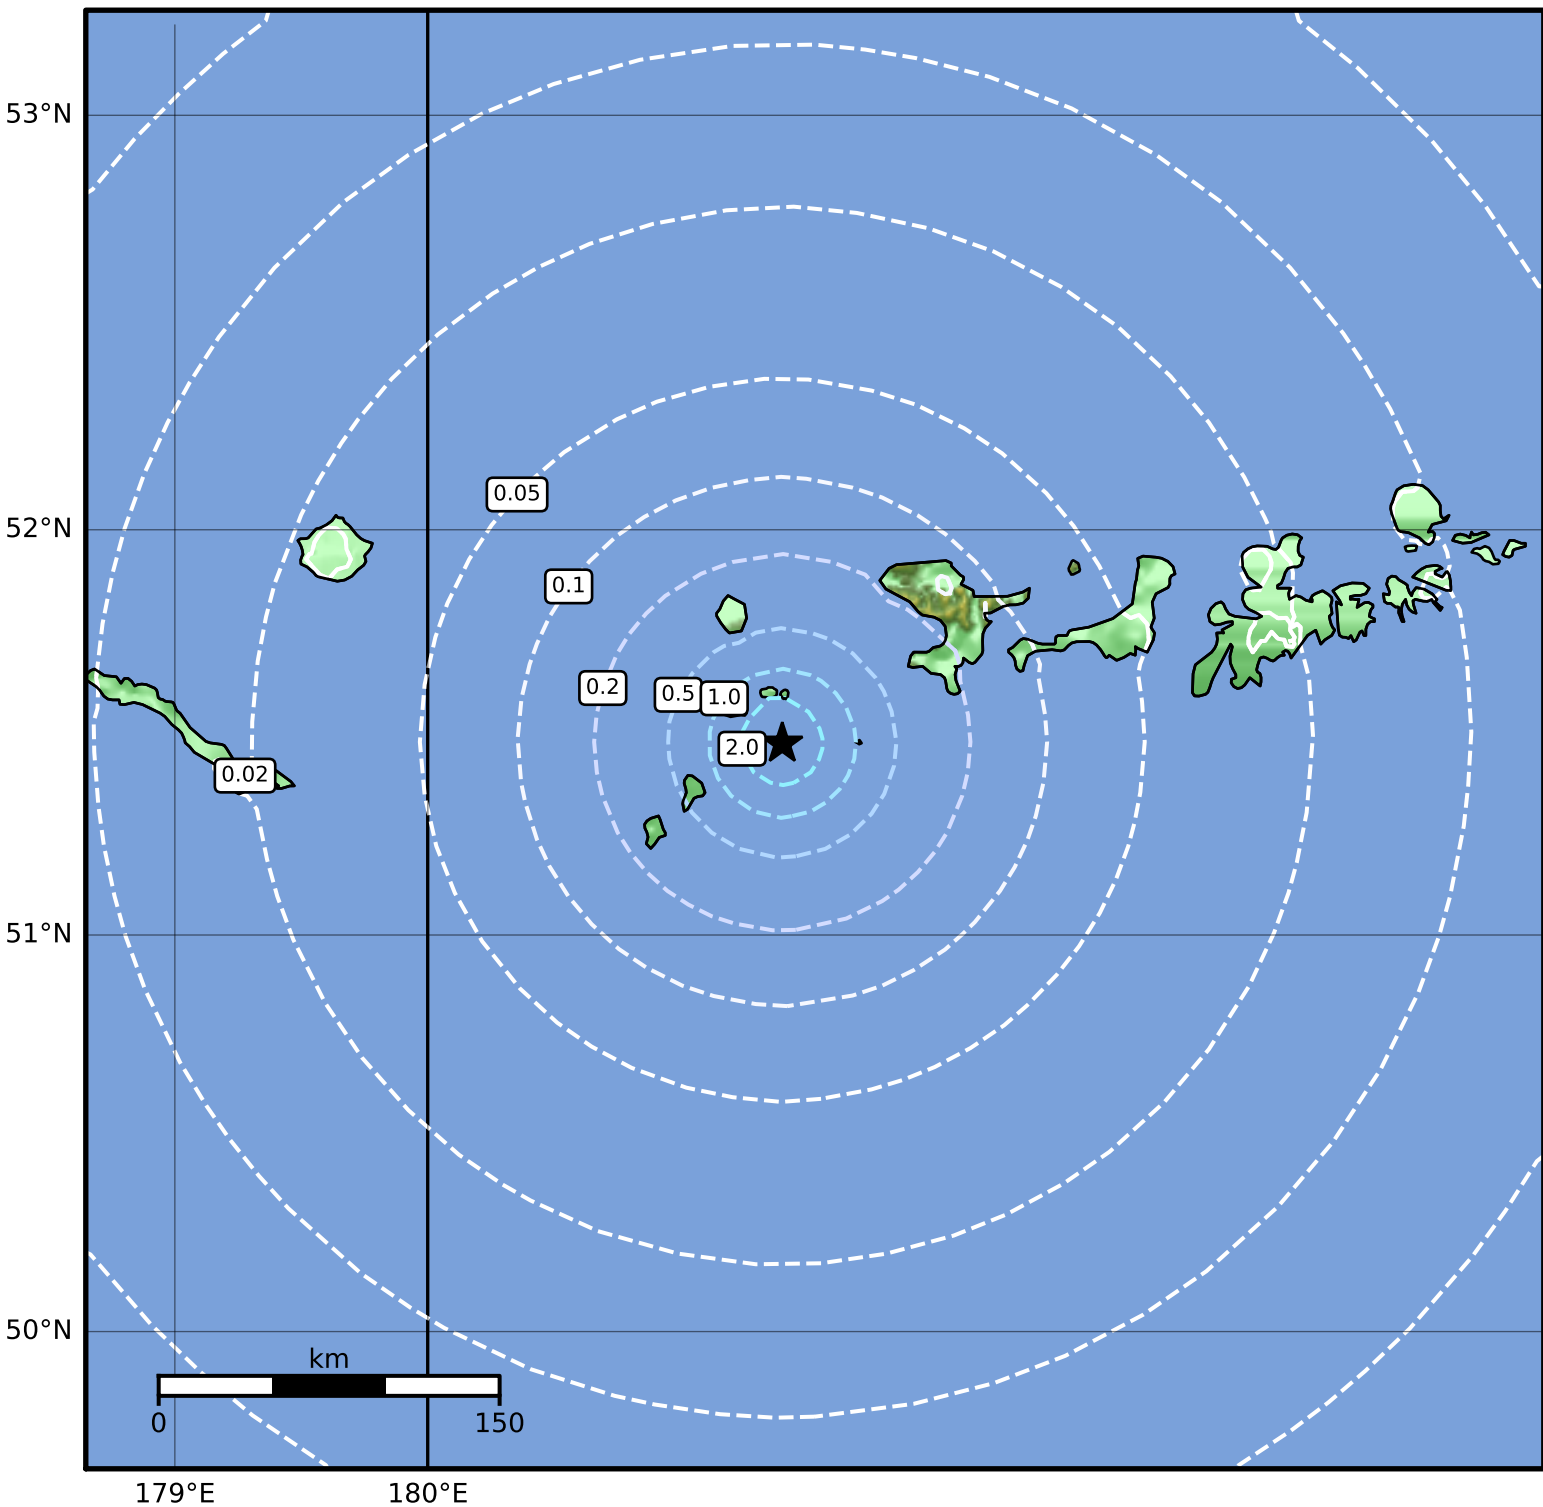

0.3 Second Peak Spectral Acceleration Map Alaska Earthquake Center
 ShakeMap: 141 km (88 miles) WSW of Adak
 Feb 04, 2024 23:19:51 UTC M4.0 N51.48 W178.60 Depth: 10.8km ID:ak0241m9mao1

SA(0.3) (%g)	0.1	0.2	0.5	1	2	5	10	20	50	100	200
--------------	-----	-----	-----	---	---	---	----	----	----	-----	-----

Scale based on Worden et al. (2012)

Version 2: Processed 2024-02-05T07:33:54Z

△ Seismic Instrument ○ Reported Intensity

★ Epicenter