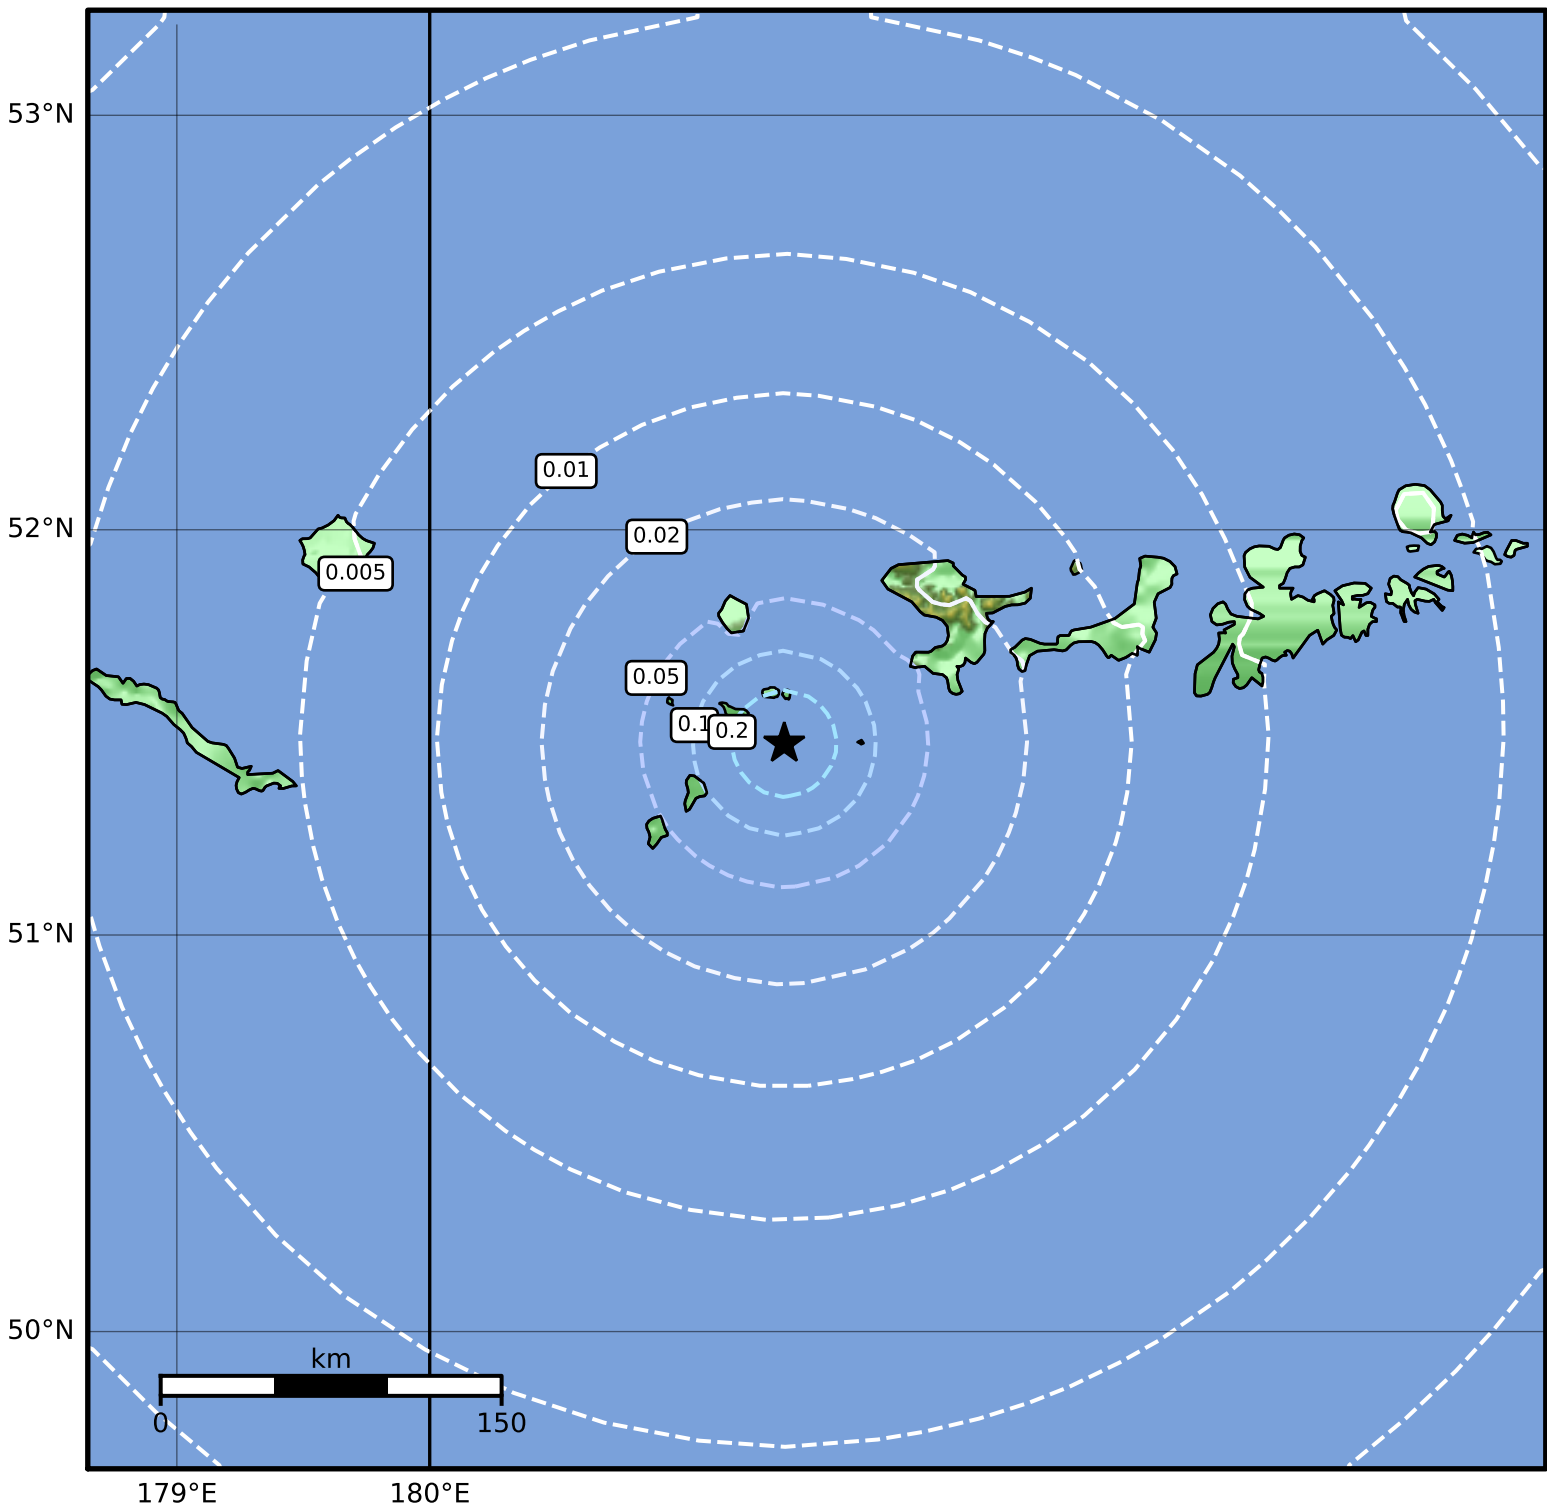

1.0 Second Peak Spectral Acceleration Map Alaska Earthquake Center  
 ShakeMap: 141 km (88 miles) WSW of Adak  
 Feb 04, 2024 23:19:51 UTC M4.0 N51.48 W178.60 Depth: 10.8km ID:ak0241m9mao1

SA(1.0) (%g)	0.1	0.2	0.5	1	2	5	10	20	50	100	200
--------------	-----	-----	-----	---	---	---	----	----	----	-----	-----

Scale based on Worden et al. (2012)

Version 2: Processed 2024-02-05T07:33:54Z

△ Seismic Instrument ○ Reported Intensity

★ Epicenter