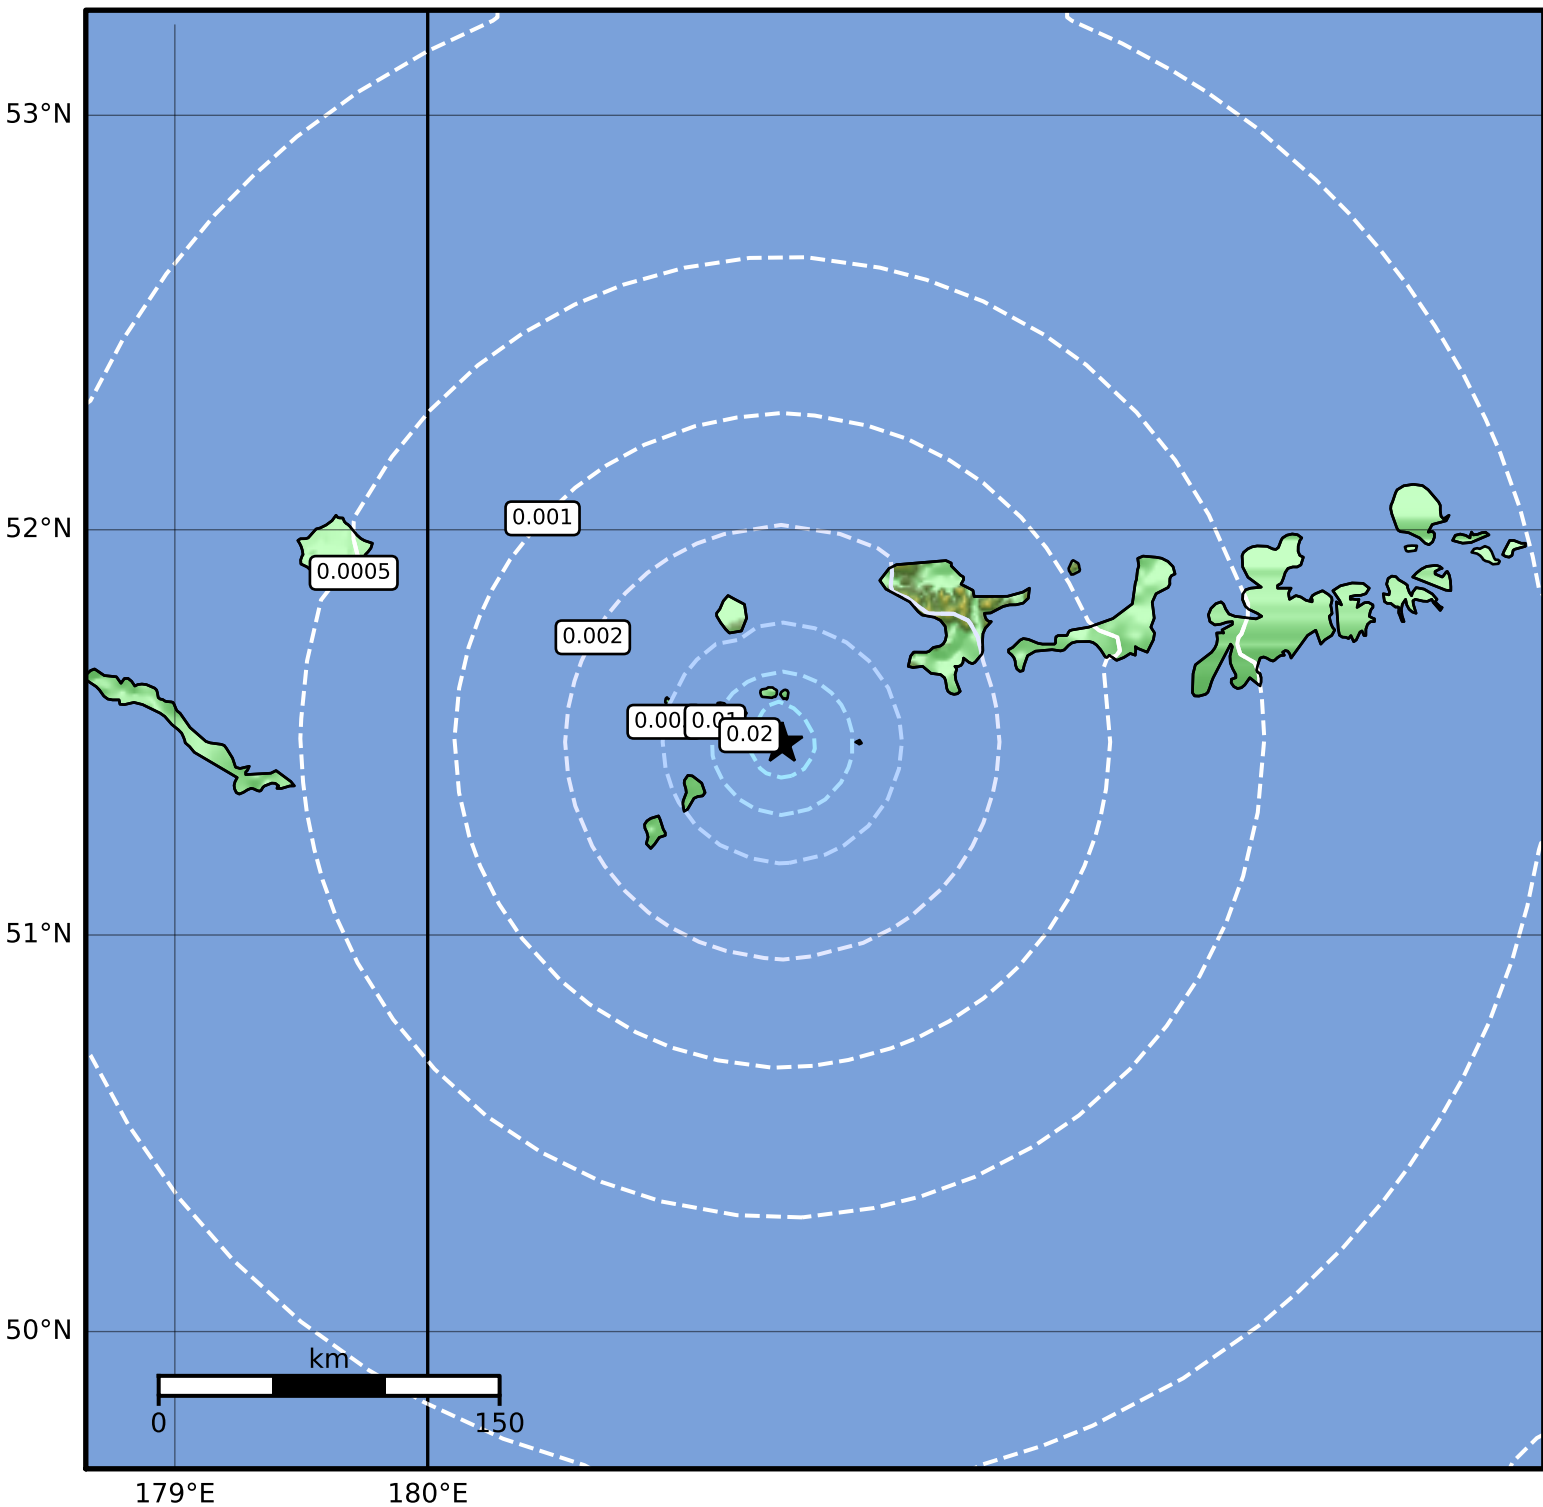

3.0 Second Peak Spectral Acceleration Map Alaska Earthquake Center
 ShakeMap: 141 km (88 miles) WSW of Adak
 Feb 04, 2024 23:19:51 UTC M4.0 N51.48 W178.60 Depth: 10.8km ID:ak0241m9mao1

SA(3.0) (%g)	0.1	0.2	0.5	1	2	5	10	20	50
--------------	-----	-----	-----	---	---	---	----	----	----

Scale based on Worden et al. (2012)

Version 2: Processed 2024-02-05T07:33:54Z

△ Seismic Instrument ○ Reported Intensity

★ Epicenter