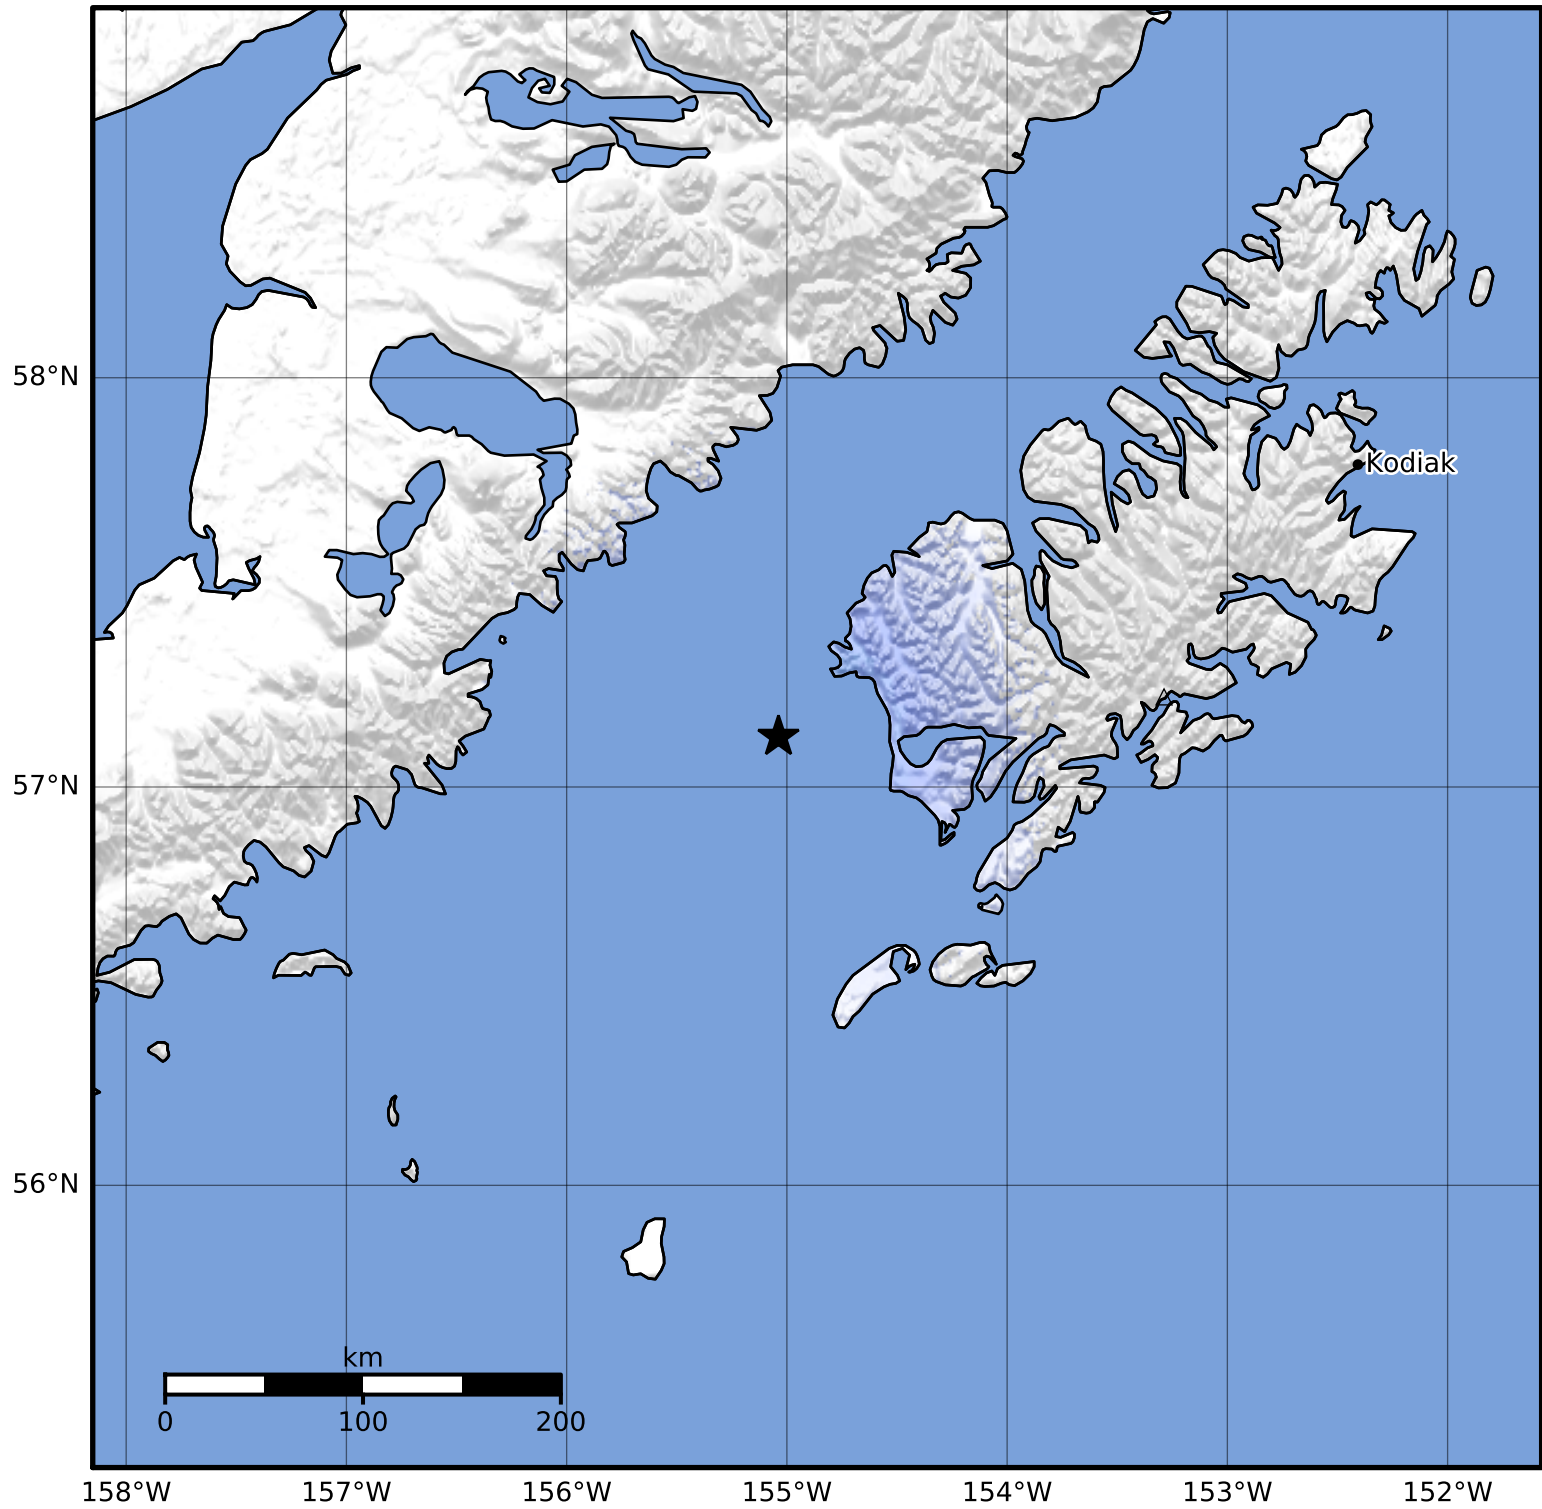

Macroseismic Intensity Map Alaska Earthquake Center
 ShakeMap: 56 km (35 miles) WNW of Akhiok
 Jan 01, 2024 02:47:27 UTC M3.8 N57.12 W155.04 Depth: 13.3km ID:ak0241p0cnv

SHAKING	Not felt	Weak	Light	Moderate	Strong	Very strong	Severe	Violent	Extreme
DAMAGE	None	None	None	Very light	Light	Moderate	Moderate/heavy	Heavy	Very heavy
PGA(%g)	<0.0464	0.297	2.76	6.2	11.5	21.5	40.1	74.7	>139
PGV(cm/s)	<0.0215	0.135	1.41	4.65	9.64	20	41.4	85.8	>178
INTENSITY	I	II-III	IV	V	VI	VII	VIII	IX	X+

Scale based on Worden et al. (2012)

Version 1: Processed 2024-01-01T02:51:08Z

△ Seismic Instrument ○ Reported Intensity

★ Epicenter