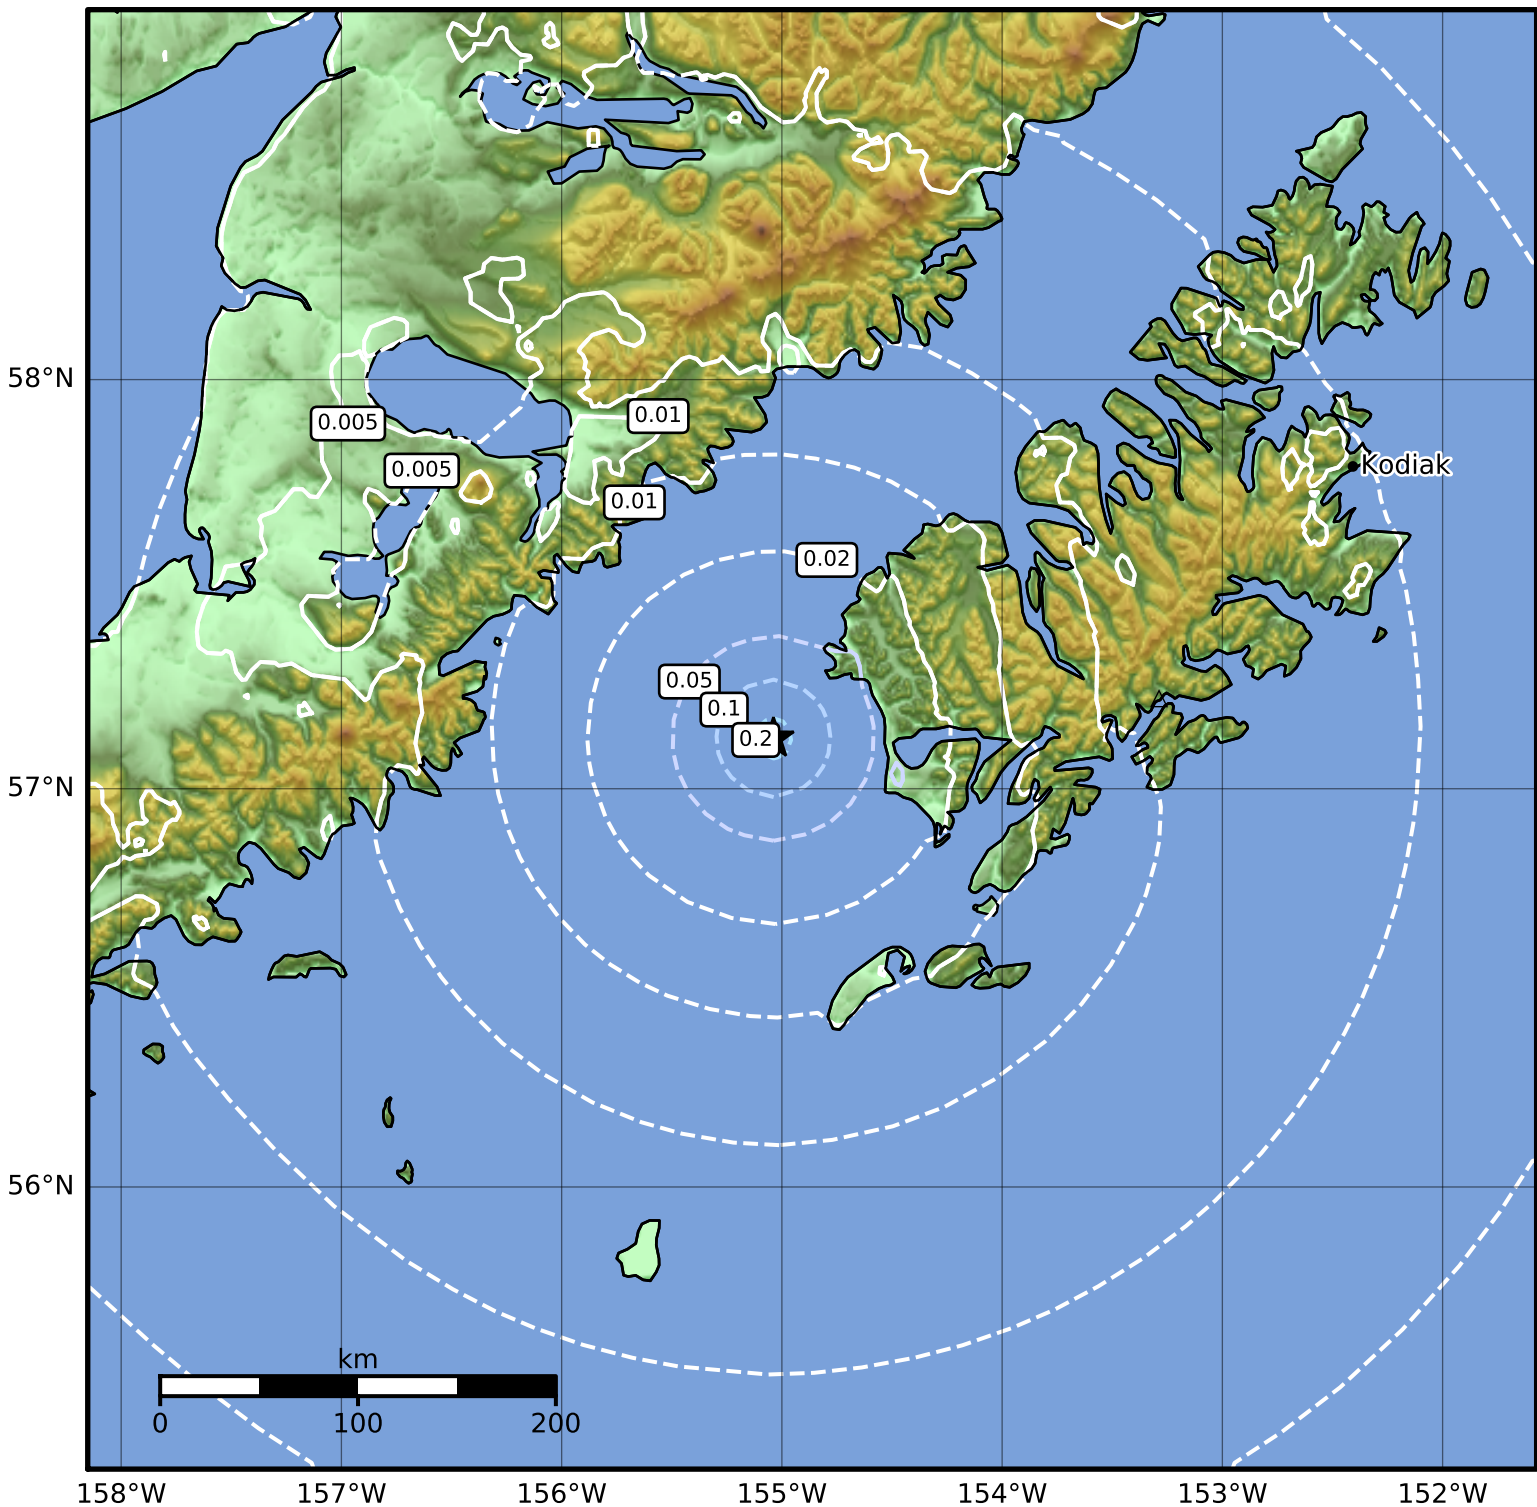

Peak Ground Velocity Map Alaska Earthquake Center
ShakeMap: 56 km (35 miles) WNW of Kodiak
Jan 01, 2024 02:47:27 UTC M3.8 N57.12 W155.04 Depth: 13.3km ID:ak0241p0cnv

PGV (cm/s)	0.1	0.2	0.5	1	2	5	10	20	50	100	200
------------	-----	-----	-----	---	---	---	----	----	----	-----	-----

Scale based on Worden et al. (2012)

△ Seismic Instrument ○ Reported Intensity

★ Epicenter

Version 1: Processed 2024-01-01T02:51:08Z