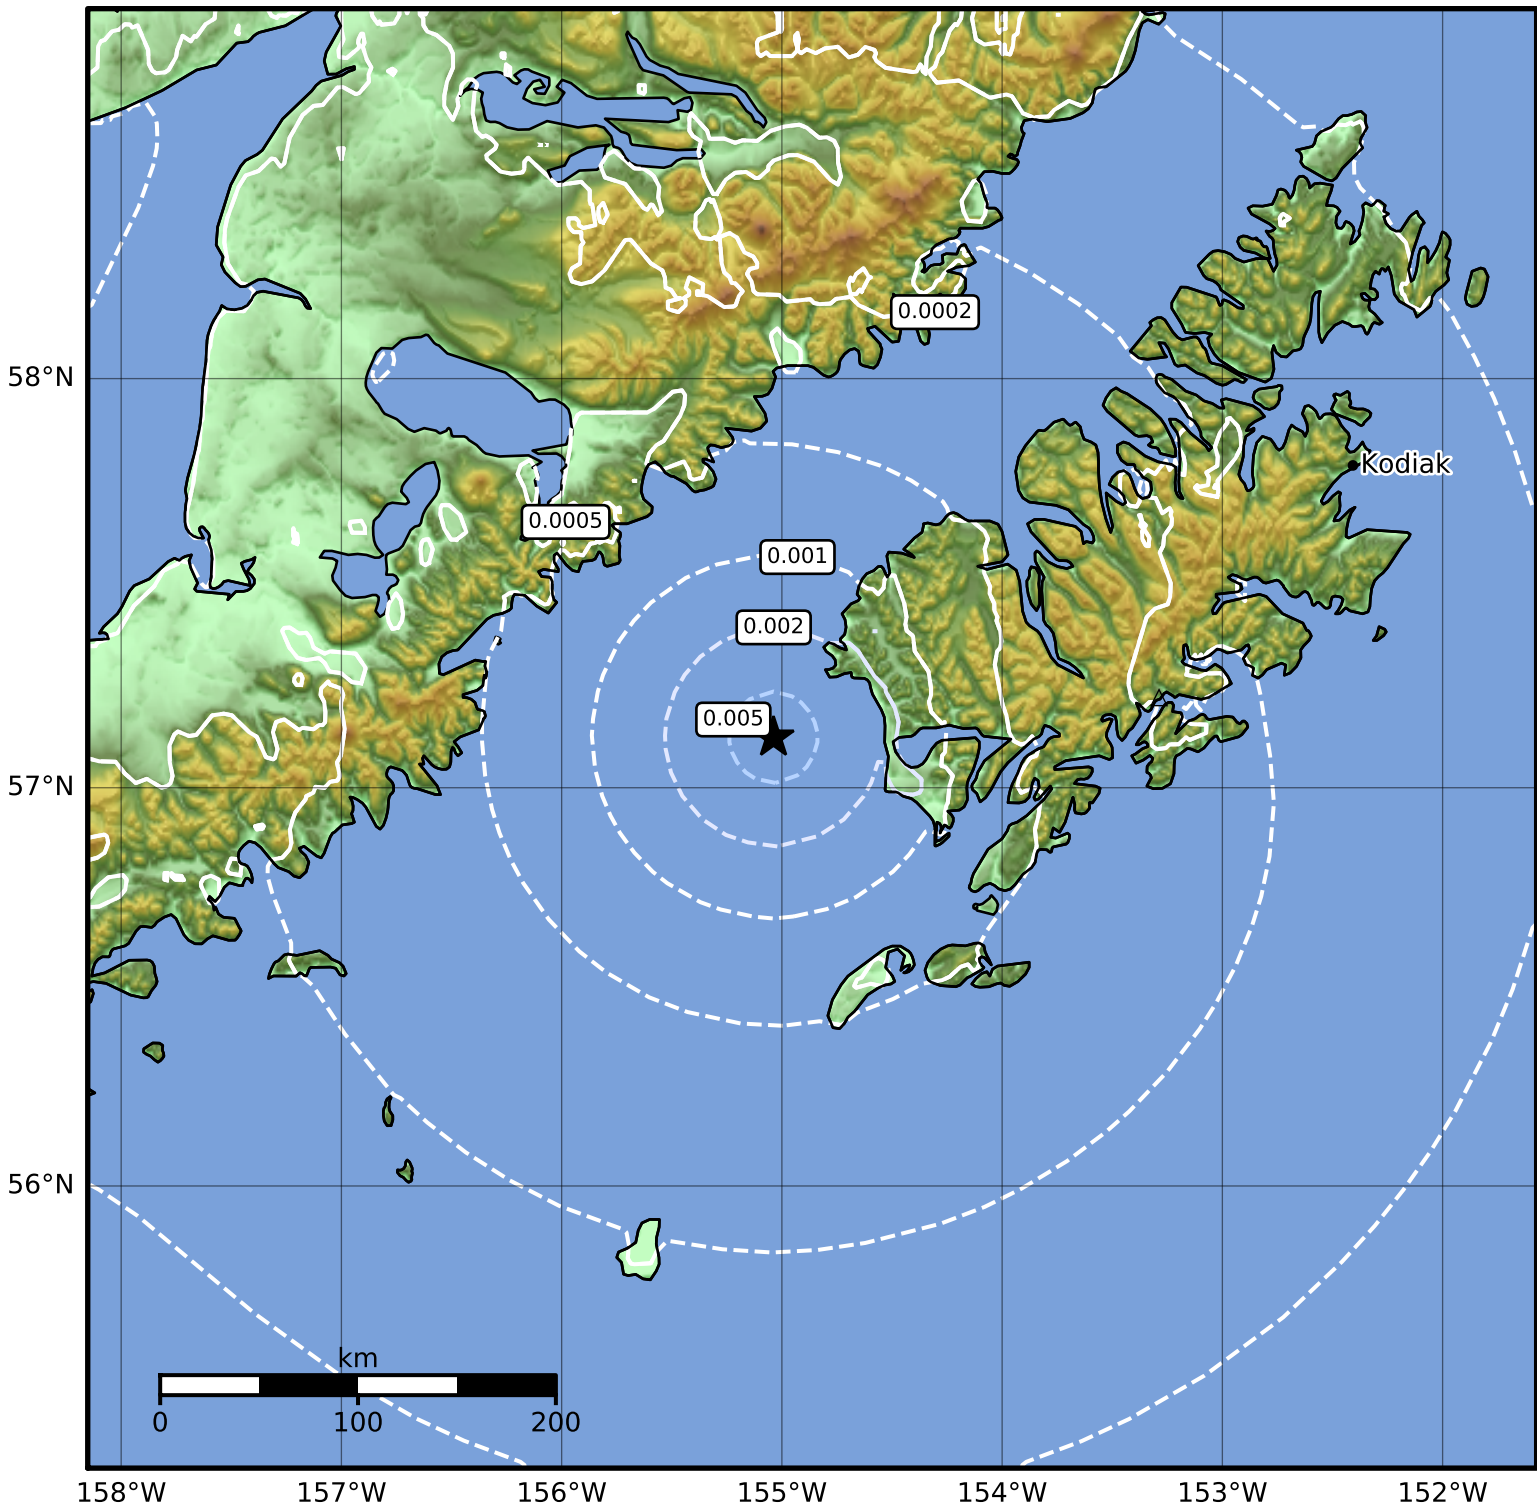

3.0 Second Peak Spectral Acceleration Map Alaska Earthquake Center
ShakeMap: 56 km (35 miles) WNW of Akhiok
Jan 01, 2024 02:47:27 UTC M3.8 N57.12 W155.04 Depth: 13.3km ID:ak0241p0cgv

Scale based on Worden et al. (2012)

Version 1: Processed 2024-01-01T02:51:08Z

△ Seismic Instrument ○ Reported Intensity

★ Epicenter