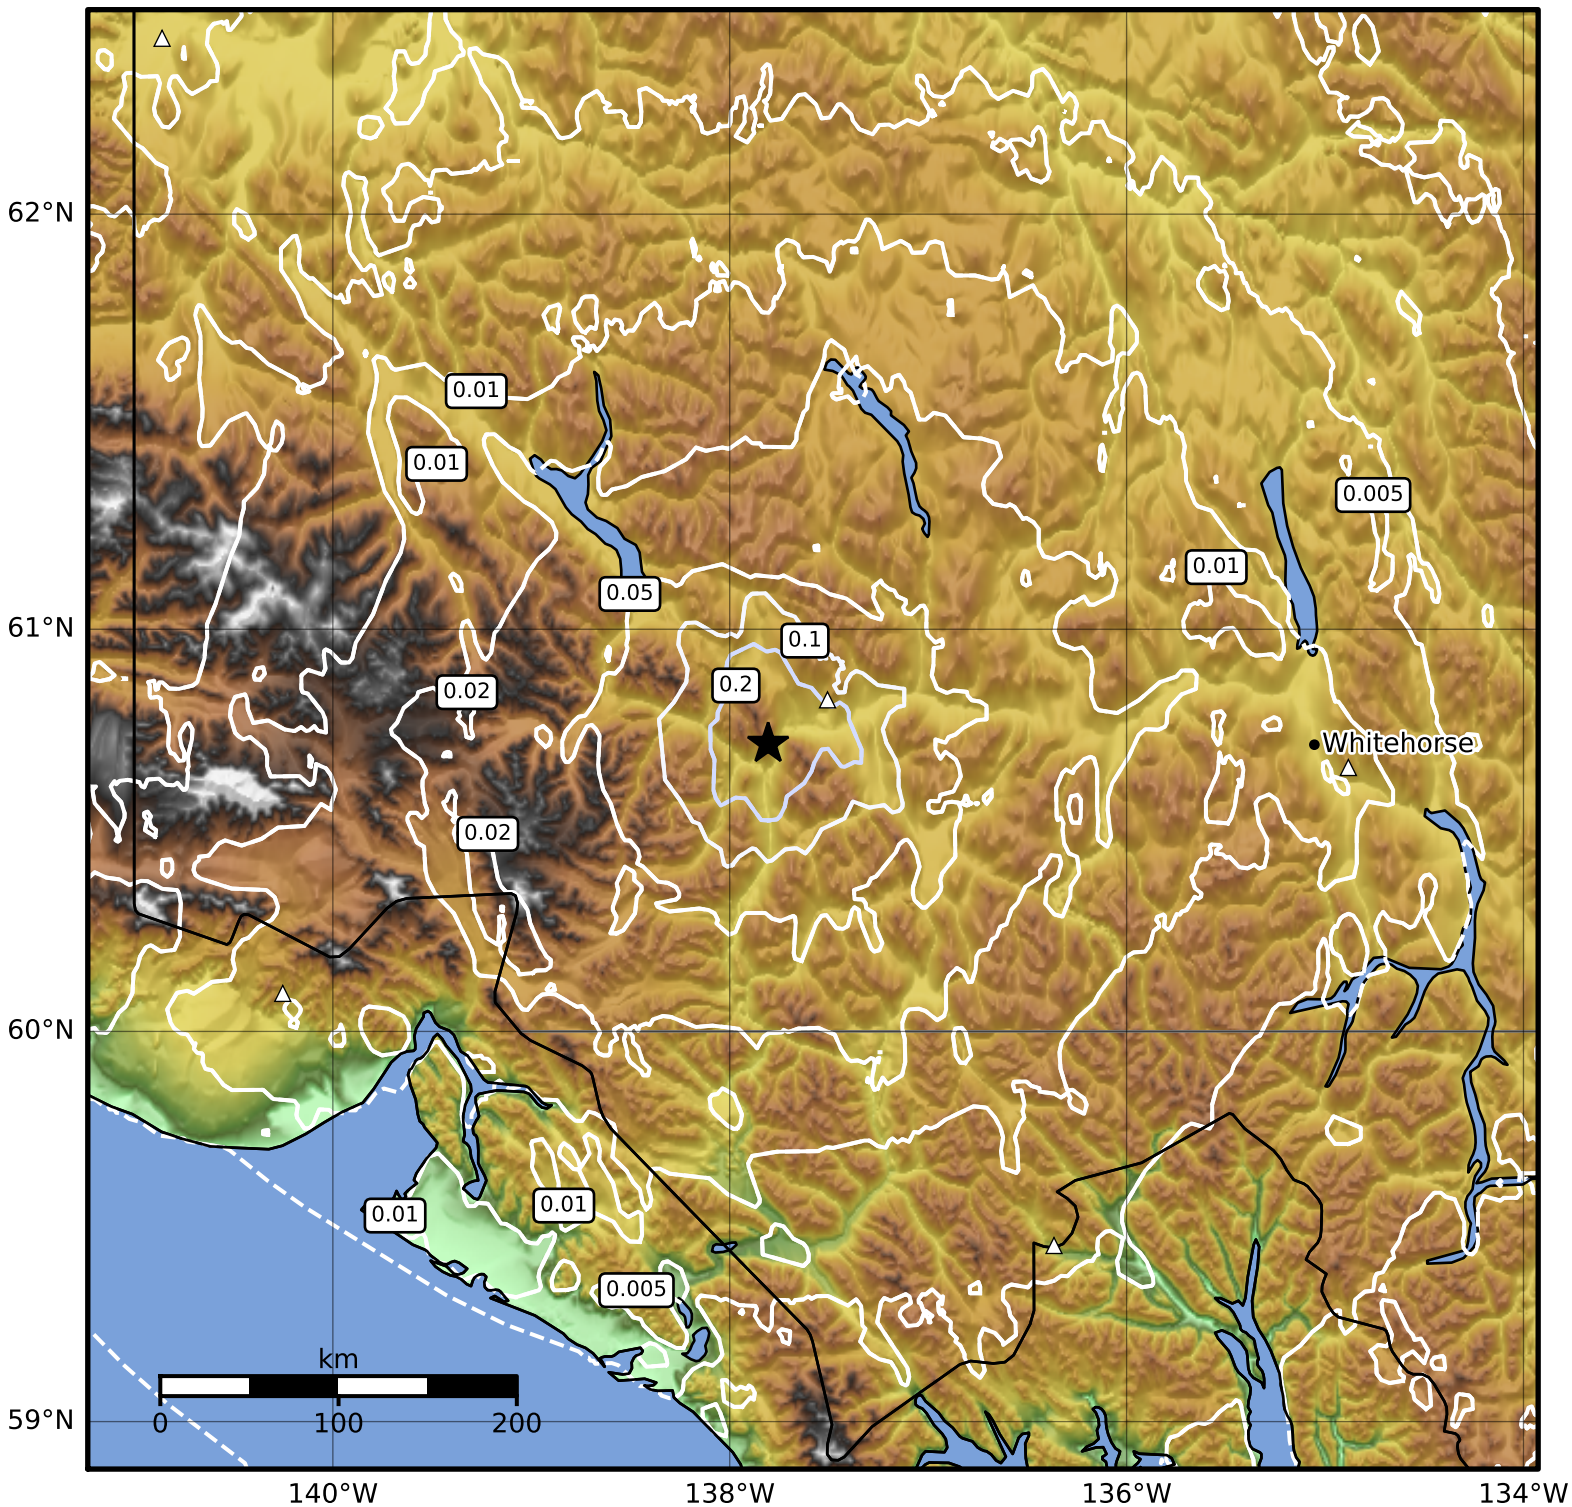

0.3 Second Peak Spectral Acceleration Map Alaska Earthquake Center
 ShakeMap: 15 km (9 miles) WSW of Haines Junction
 Feb 09, 2024 18:44:55 UTC M3.6 N60.72 W137.81 Depth: 15.3km ID:ak0241ugh8e3

SA(0.3) (%g)	0.1	0.2	0.5	1	2	5	10	20	50	100	200
--------------	-----	-----	-----	---	---	---	----	----	----	-----	-----

Scale based on Worden et al. (2012)

△ Seismic Instrument ○ Reported Intensity

★ Epicenter

Version 1: Processed 2024-02-09T18:50:23Z