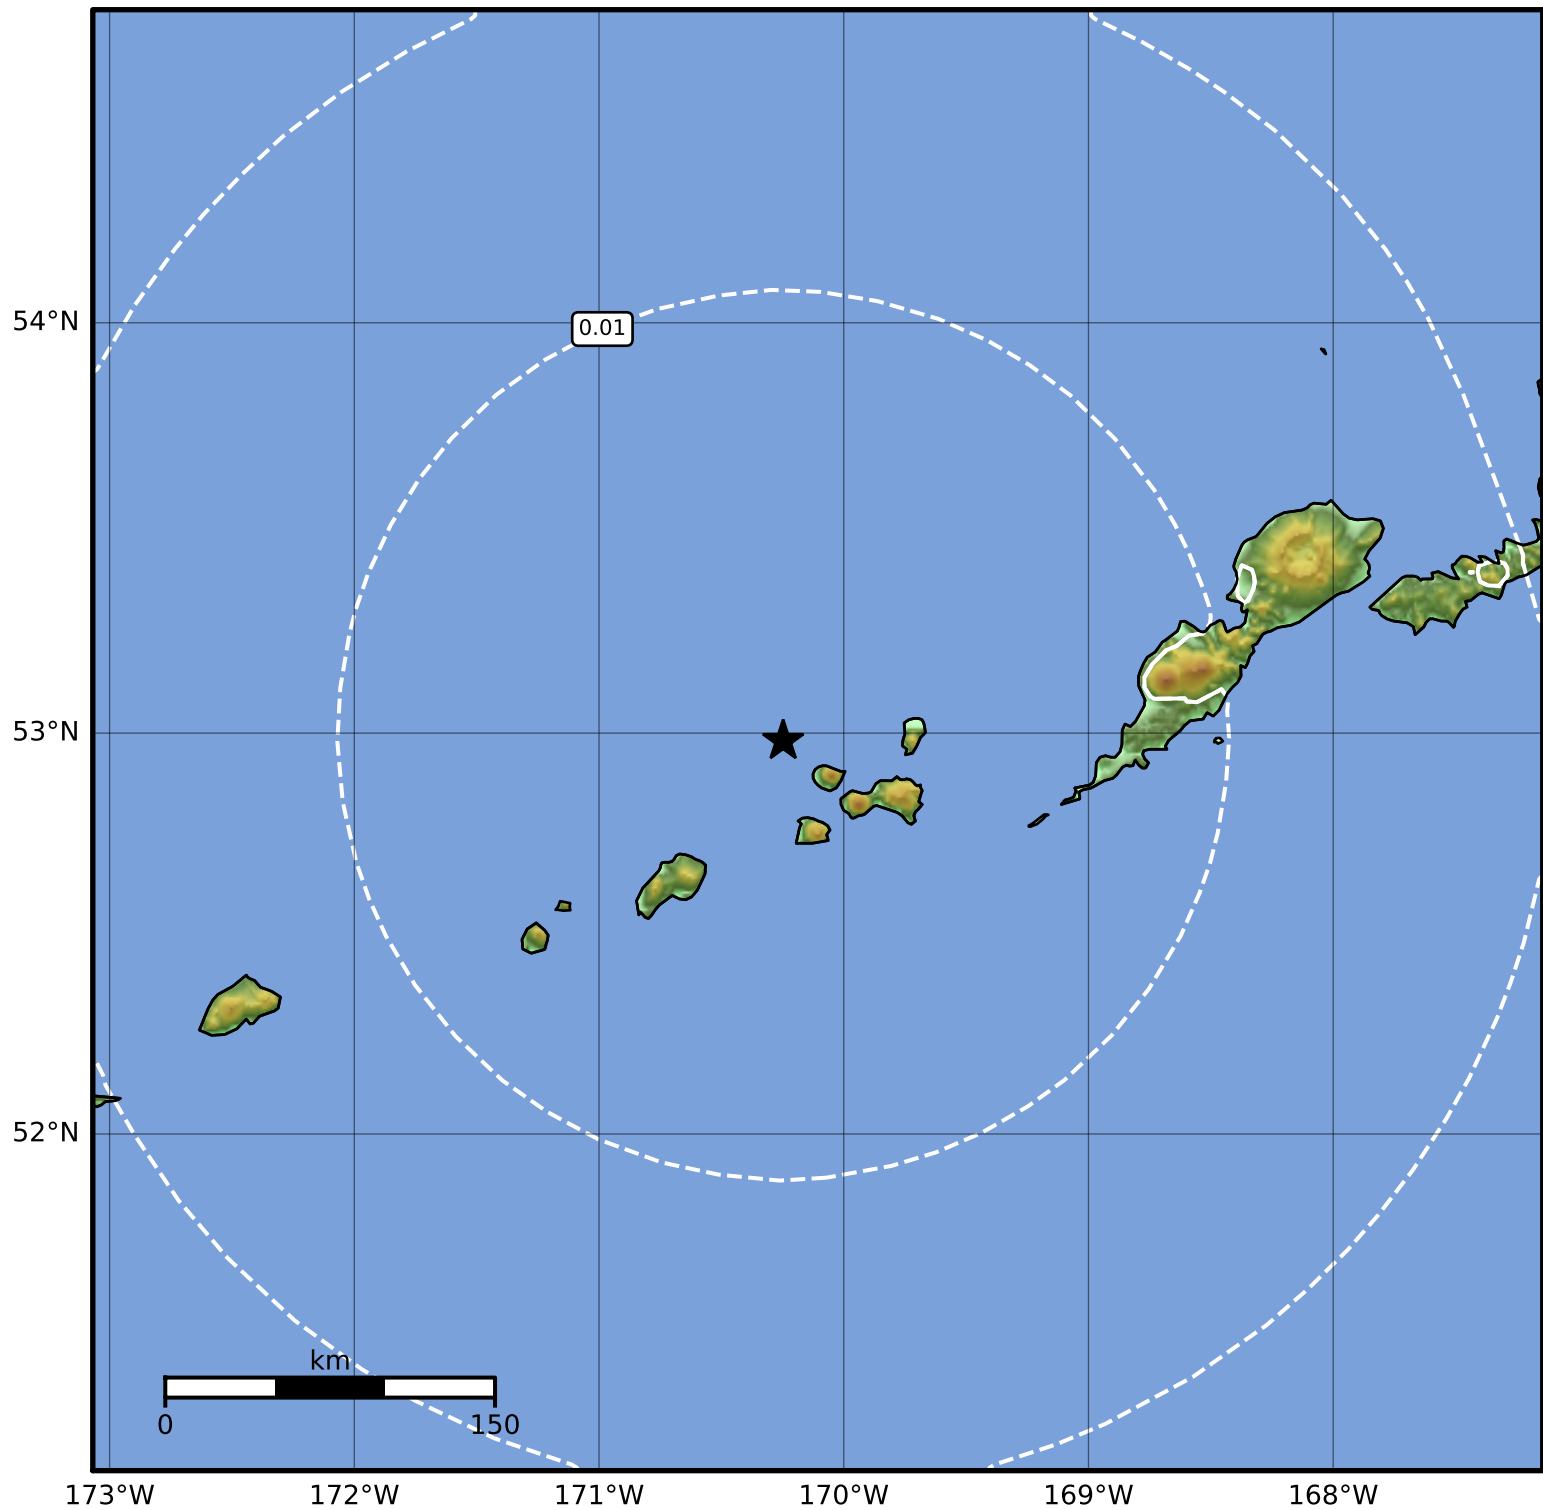

1.0 Second Peak Spectral Acceleration Map Alaska Earthquake Center
ShakeMap: 93 km (58 miles) W of Nikolski
Feb 10, 2024 14:35:23 UTC M4.1 N52.98 W170.25 Depth: 136.3km ID:ak0241w1kugo

SA(1.0) (%g)	0.1	0.2	0.5	1	2	5	10	20	50	100	200
---------------------	------------	------------	------------	----------	----------	----------	-----------	-----------	-----------	------------	------------

Scale based on Worden et al. (2012)

Version 2: Processed 2024-02-10T20:16:21Z

△ Seismic Instrument ○ Reported Intensity

★ Epicenter