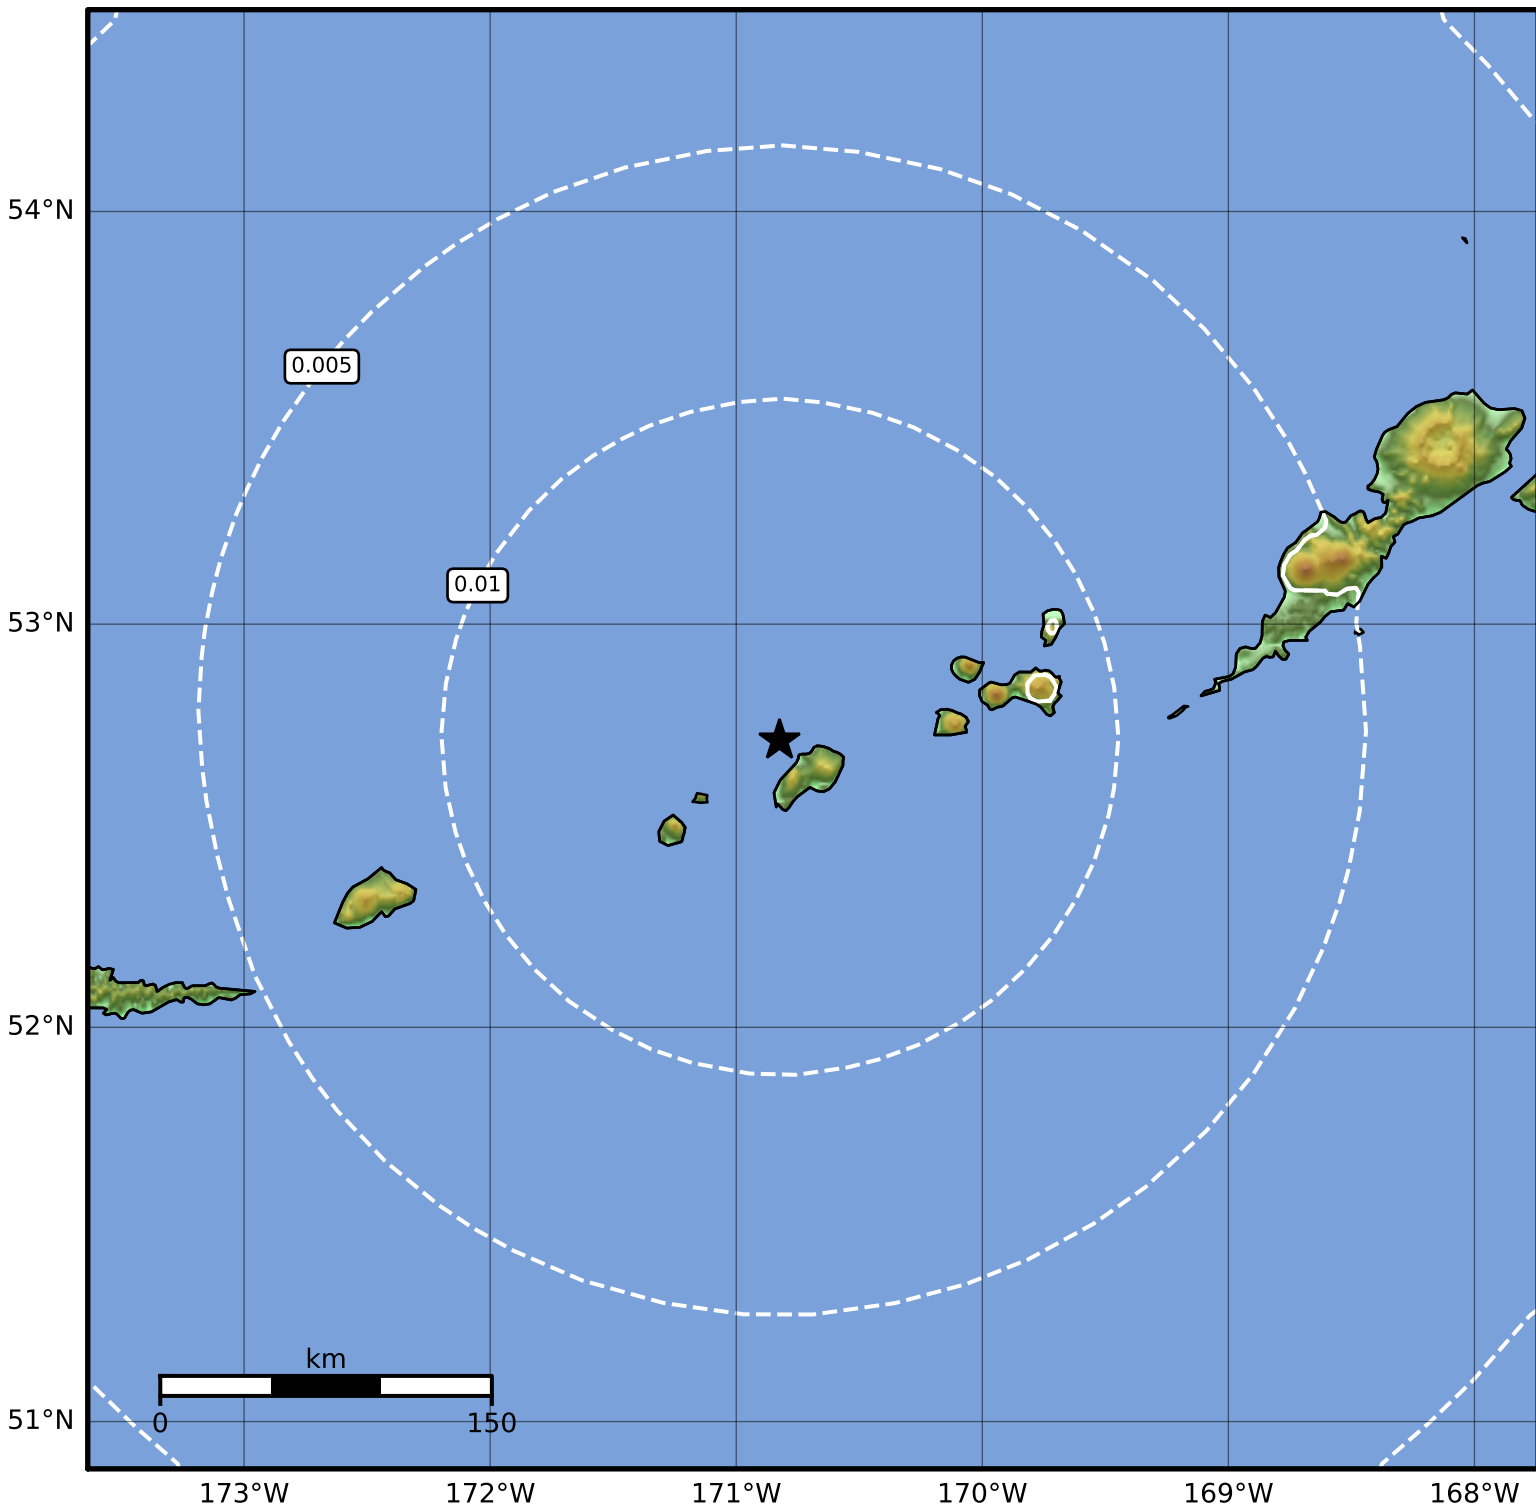

1.0 Second Peak Spectral Acceleration Map Alaska Earthquake Center
ShakeMap: 89 km (55 miles) ENE of Amukta Pass
Feb 11, 2024 17:14:20 UTC M3.8 N52.71 W170.82 Depth: 99.4km ID:ak0241xqrz94

SA(1.0) (%g)	0.1	0.2	0.5	1	2	5	10	20	50	100	200
--------------	-----	-----	-----	---	---	---	----	----	----	-----	-----

Scale based on Worden et al. (2012)

Version 2: Processed 2024-02-11T23:10:23Z

△ Seismic Instrument ○ Reported Intensity

★ Epicenter