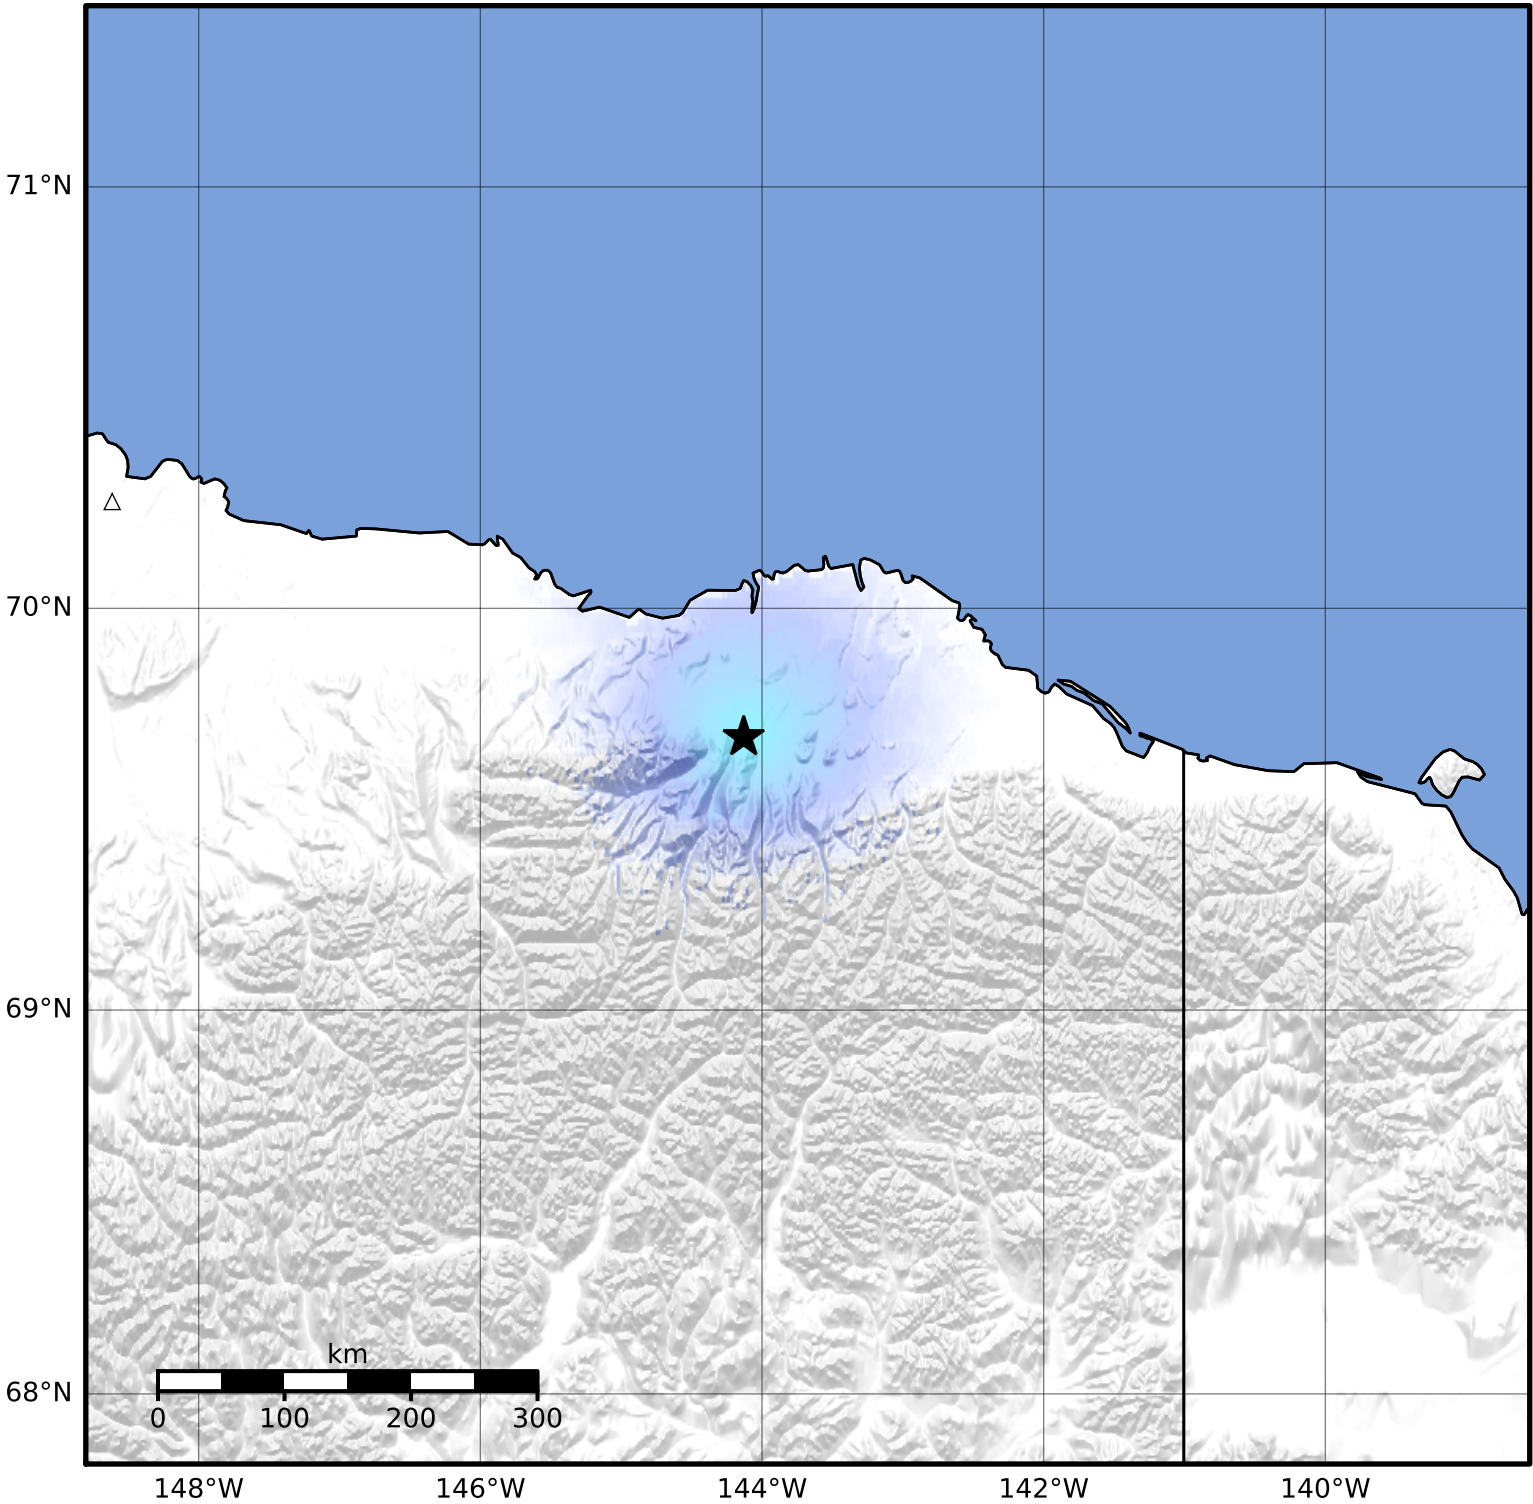

Macroseismic Intensity Map Alaska Earthquake Center
 ShakeMap: 53 km (33 miles) SSW of Kaktovik
 Jan 01, 2024 18:07:22 UTC M3.5 N69.68 W144.13 Depth: 8.1km ID:ak0241yap5t

SHAKING	Not felt	Weak	Light	Moderate	Strong	Very strong	Severe	Violent	Extreme
DAMAGE	None	None	None	Very light	Light	Moderate	Moderate/heavy	Heavy	Very heavy
PGA(%g)	<0.0464	0.297	2.76	6.2	11.5	21.5	40.1	74.7	>139
PGV(cm/s)	<0.0215	0.135	1.41	4.65	9.64	20	41.4	85.8	>178
INTENSITY	I	II-III	IV	V	VI	VII	VIII	IX	X+

Scale based on Worden et al. (2012)

Version 1: Processed 2024-01-01T18:12:06Z

△ Seismic Instrument ○ Reported Intensity

★ Epicenter