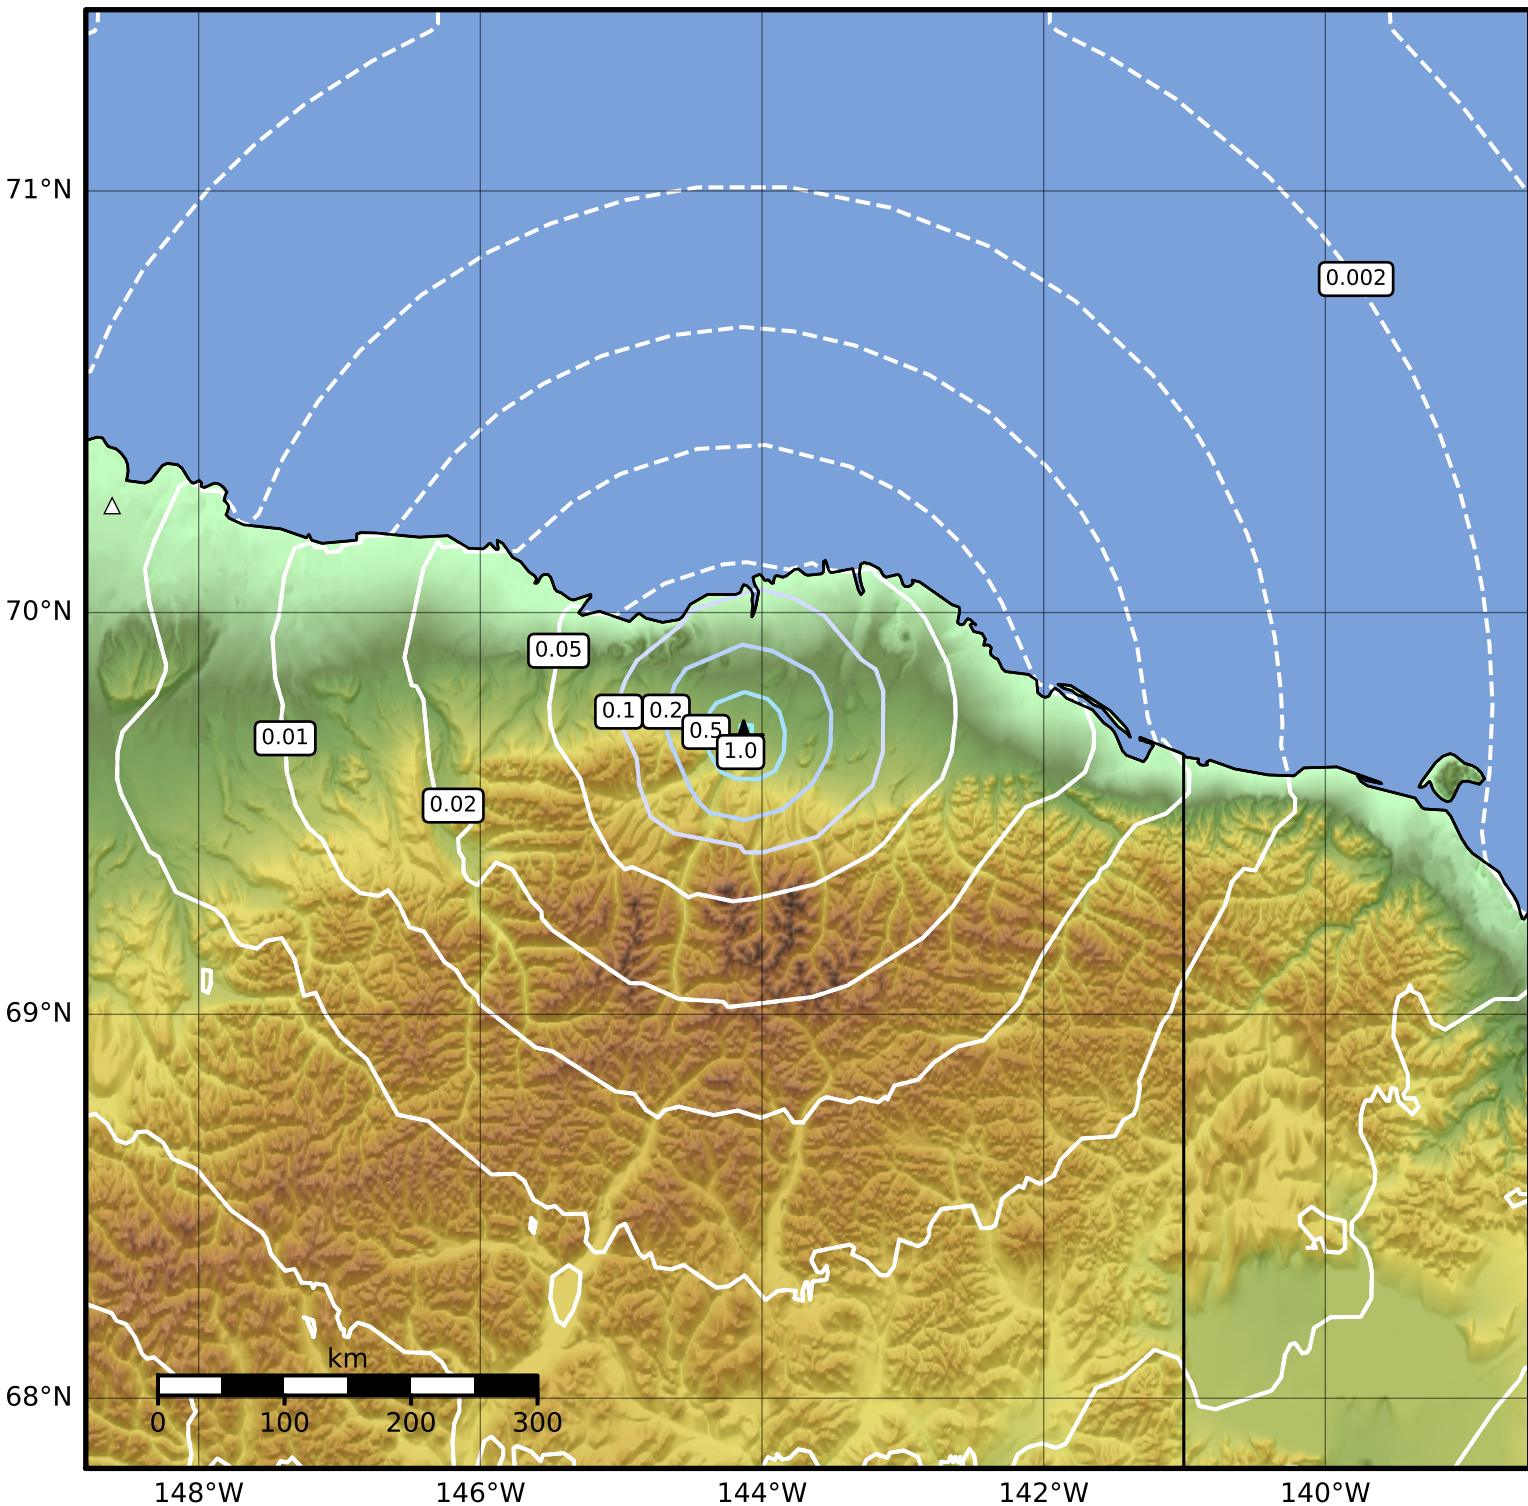

Peak Ground Acceleration Map Alaska Earthquake Center  
 ShakeMap: 53 km (33 miles) SSW of Kaktovik  
 Jan 01, 2024 18:07:22 UTC M3.5 N69.68 W144.13 Depth: 8.1km ID:ak0241yap5t

PGA (%g)	0.1	0.2	0.5	1	2	5	10	20	50	100	200
----------	-----	-----	-----	---	---	---	----	----	----	-----	-----

Scale based on Worden et al. (2012)

Version 1: Processed 2024-01-01T18:12:06Z

△ Seismic Instrument ○ Reported Intensity

★ Epicenter