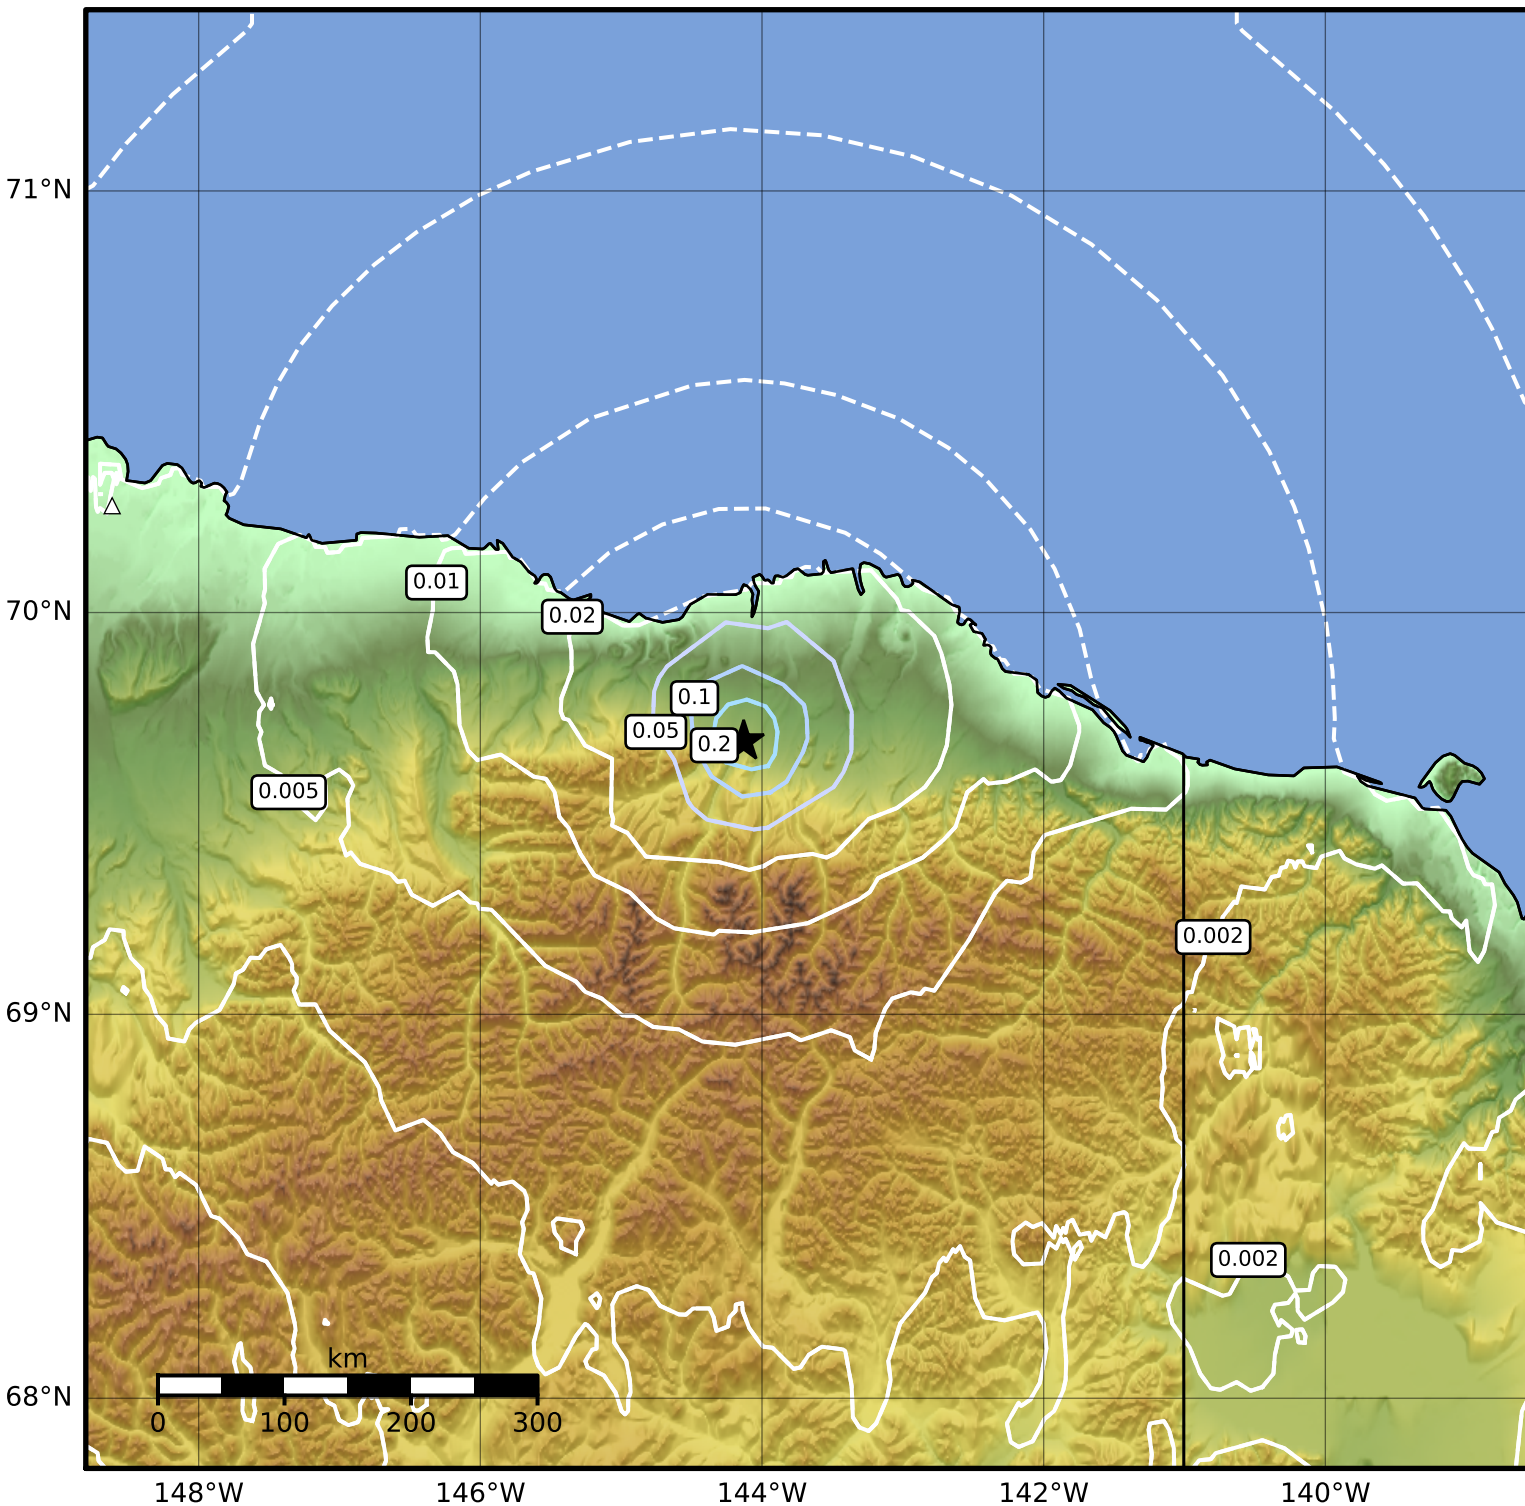

Peak Ground Velocity Map Alaska Earthquake Center
 ShakeMap: 53 km (33 miles) SSW of Kaktovik
 Jan 01, 2024 18:07:22 UTC M3.5 N69.68 W144.13 Depth: 8.1km ID:ak0241yap5t

Scale based on Worden et al. (2012)

△ Seismic Instrument ○ Reported Intensity

★ Epicenter

Version 1: Processed 2024-01-01T18:12:06Z