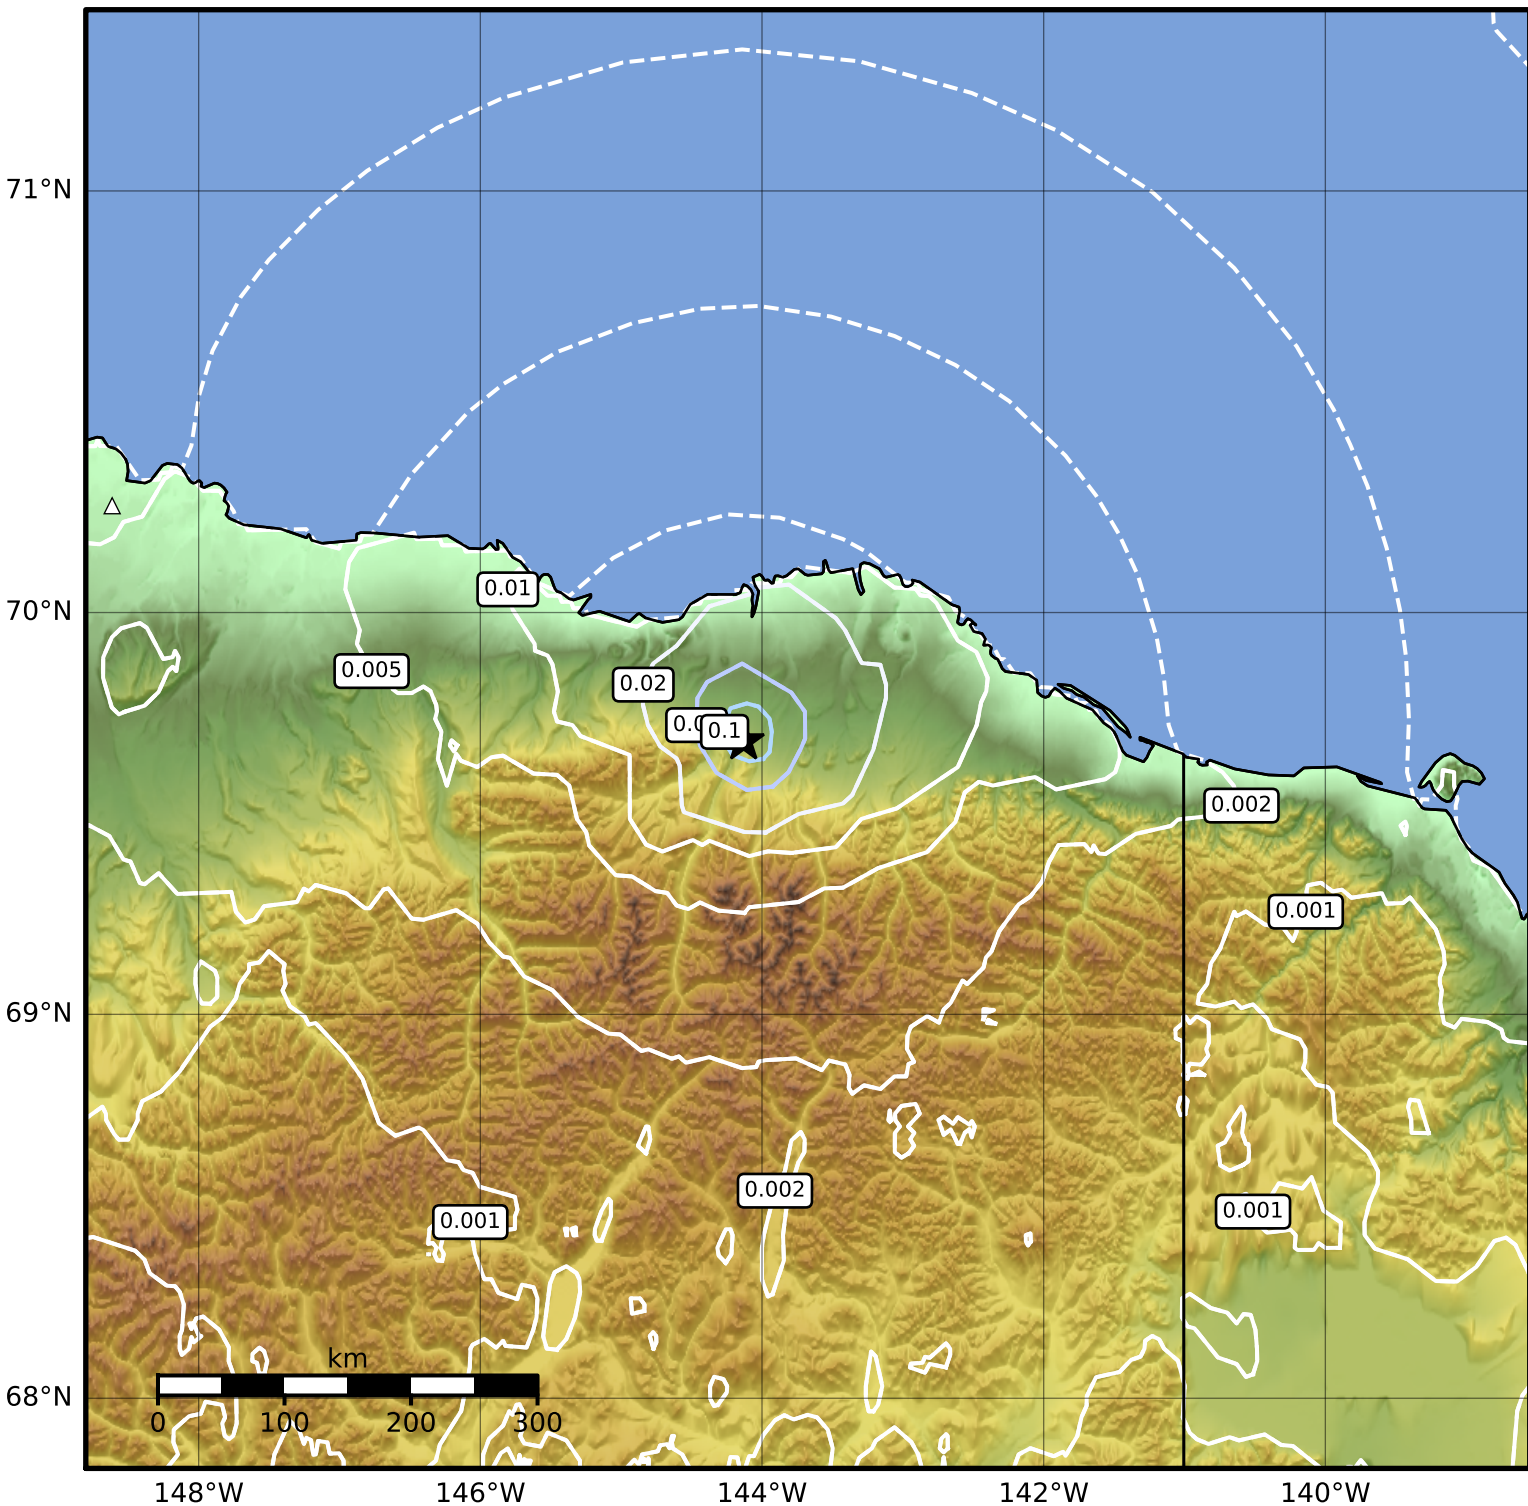

1.0 Second Peak Spectral Acceleration Map Alaska Earthquake Center
 ShakeMap: 53 km (33 miles) SSW of Kaktovik
 Jan 01, 2024 18:07:22 UTC M3.5 N69.68 W144.13 Depth: 8.1km ID:ak0241yap5t

SA(1.0) (%g)	0.1	0.2	0.5	1	2	5	10	20	50	100	200
--------------	-----	-----	-----	---	---	---	----	----	----	-----	-----

Scale based on Worden et al. (2012)

Version 1: Processed 2024-01-01T18:12:06Z

△ Seismic Instrument ○ Reported Intensity

★ Epicenter