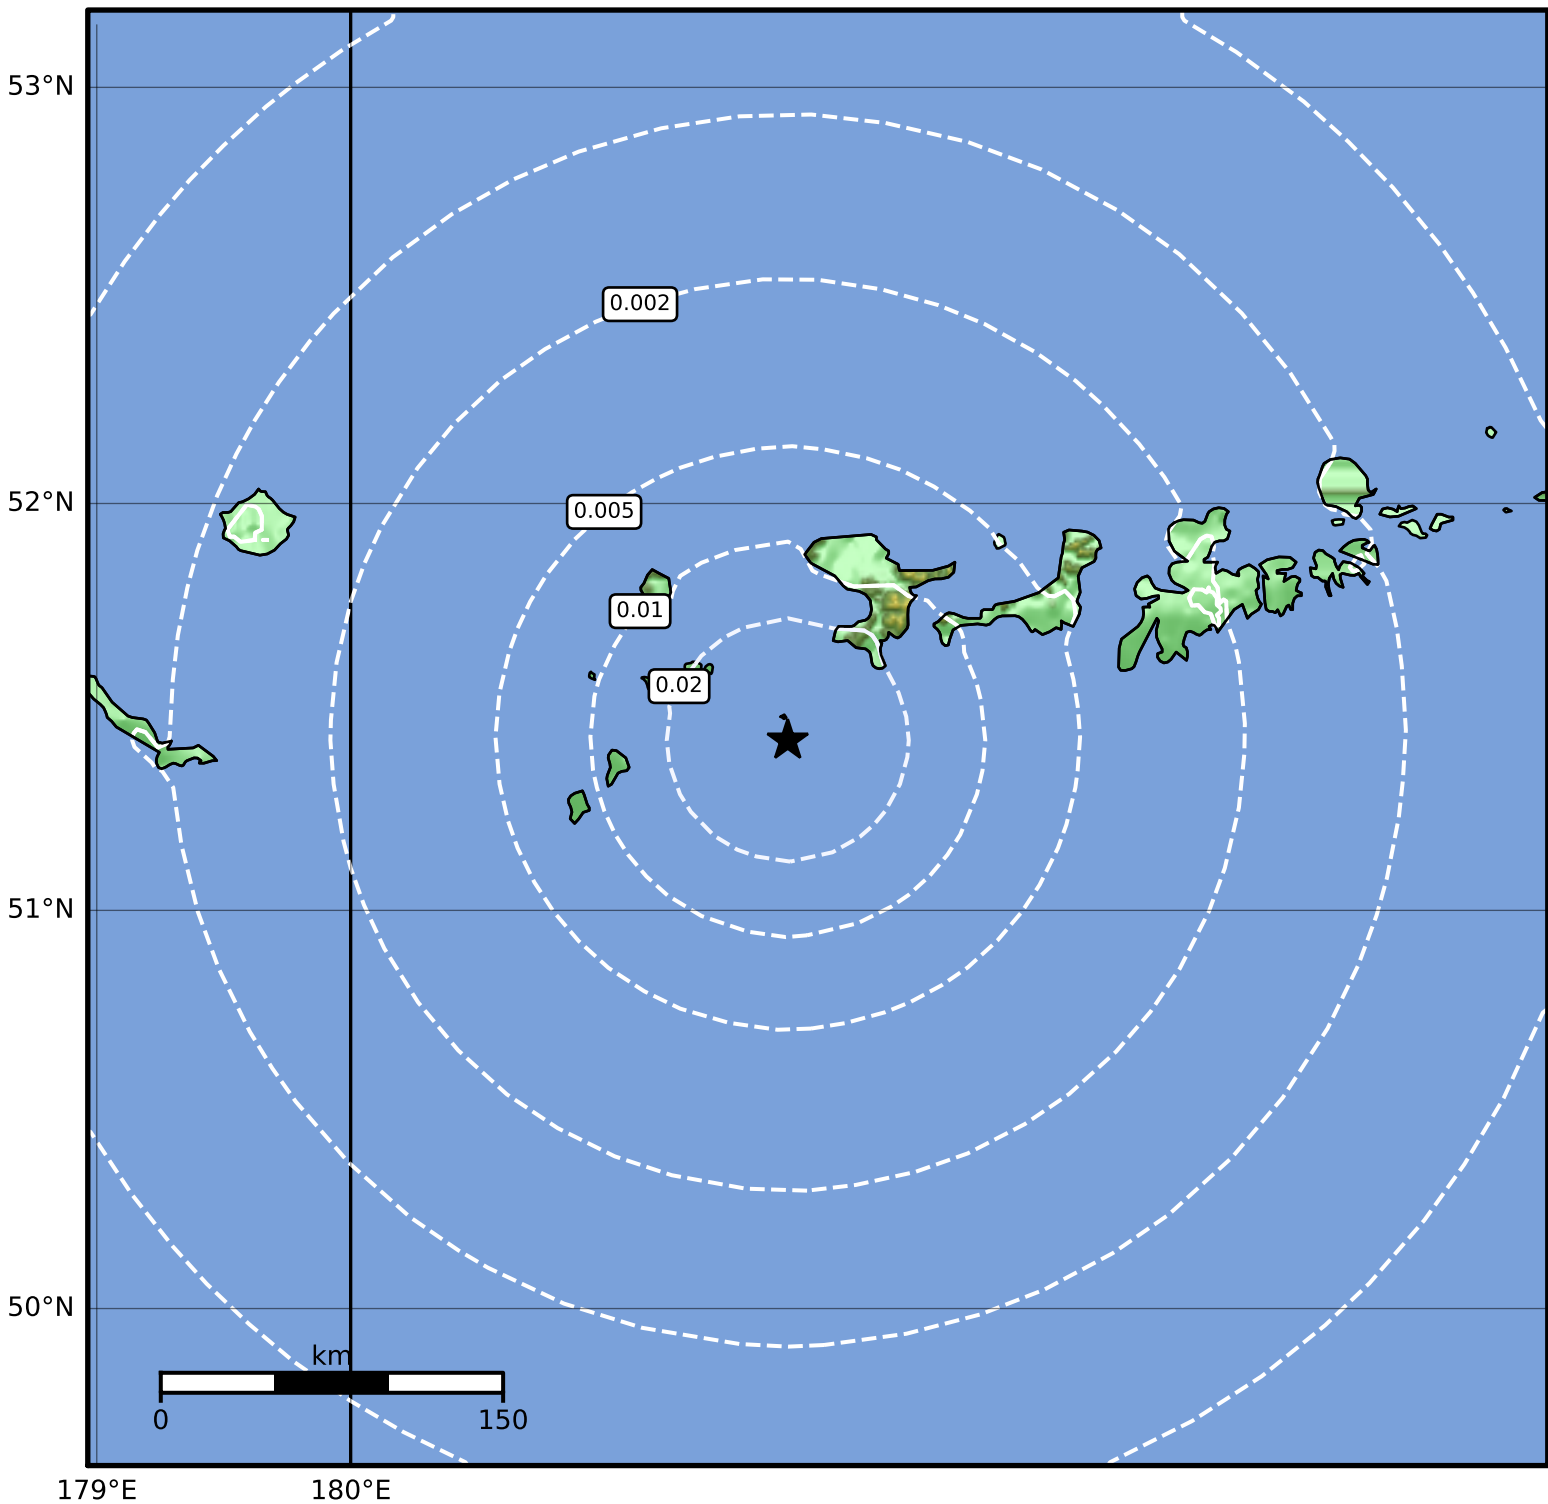

1.0 Second Peak Spectral Acceleration Map Alaska Earthquake Center
 ShakeMap: 123 km (76 miles) WSW of Adak
 Feb 12, 2024 09:54:57 UTC M3.6 N51.42 W178.28 Depth: 26.6km ID:ak0241z9siof

SA(1.0) (%g)	0.1	0.2	0.5	1	2	5	10	20	50	100	200
--------------	-----	-----	-----	---	---	---	----	----	----	-----	-----

Scale based on Worden et al. (2012)

Version 2: Processed 2024-02-12T17:28:39Z

△ Seismic Instrument ○ Reported Intensity

★ Epicenter