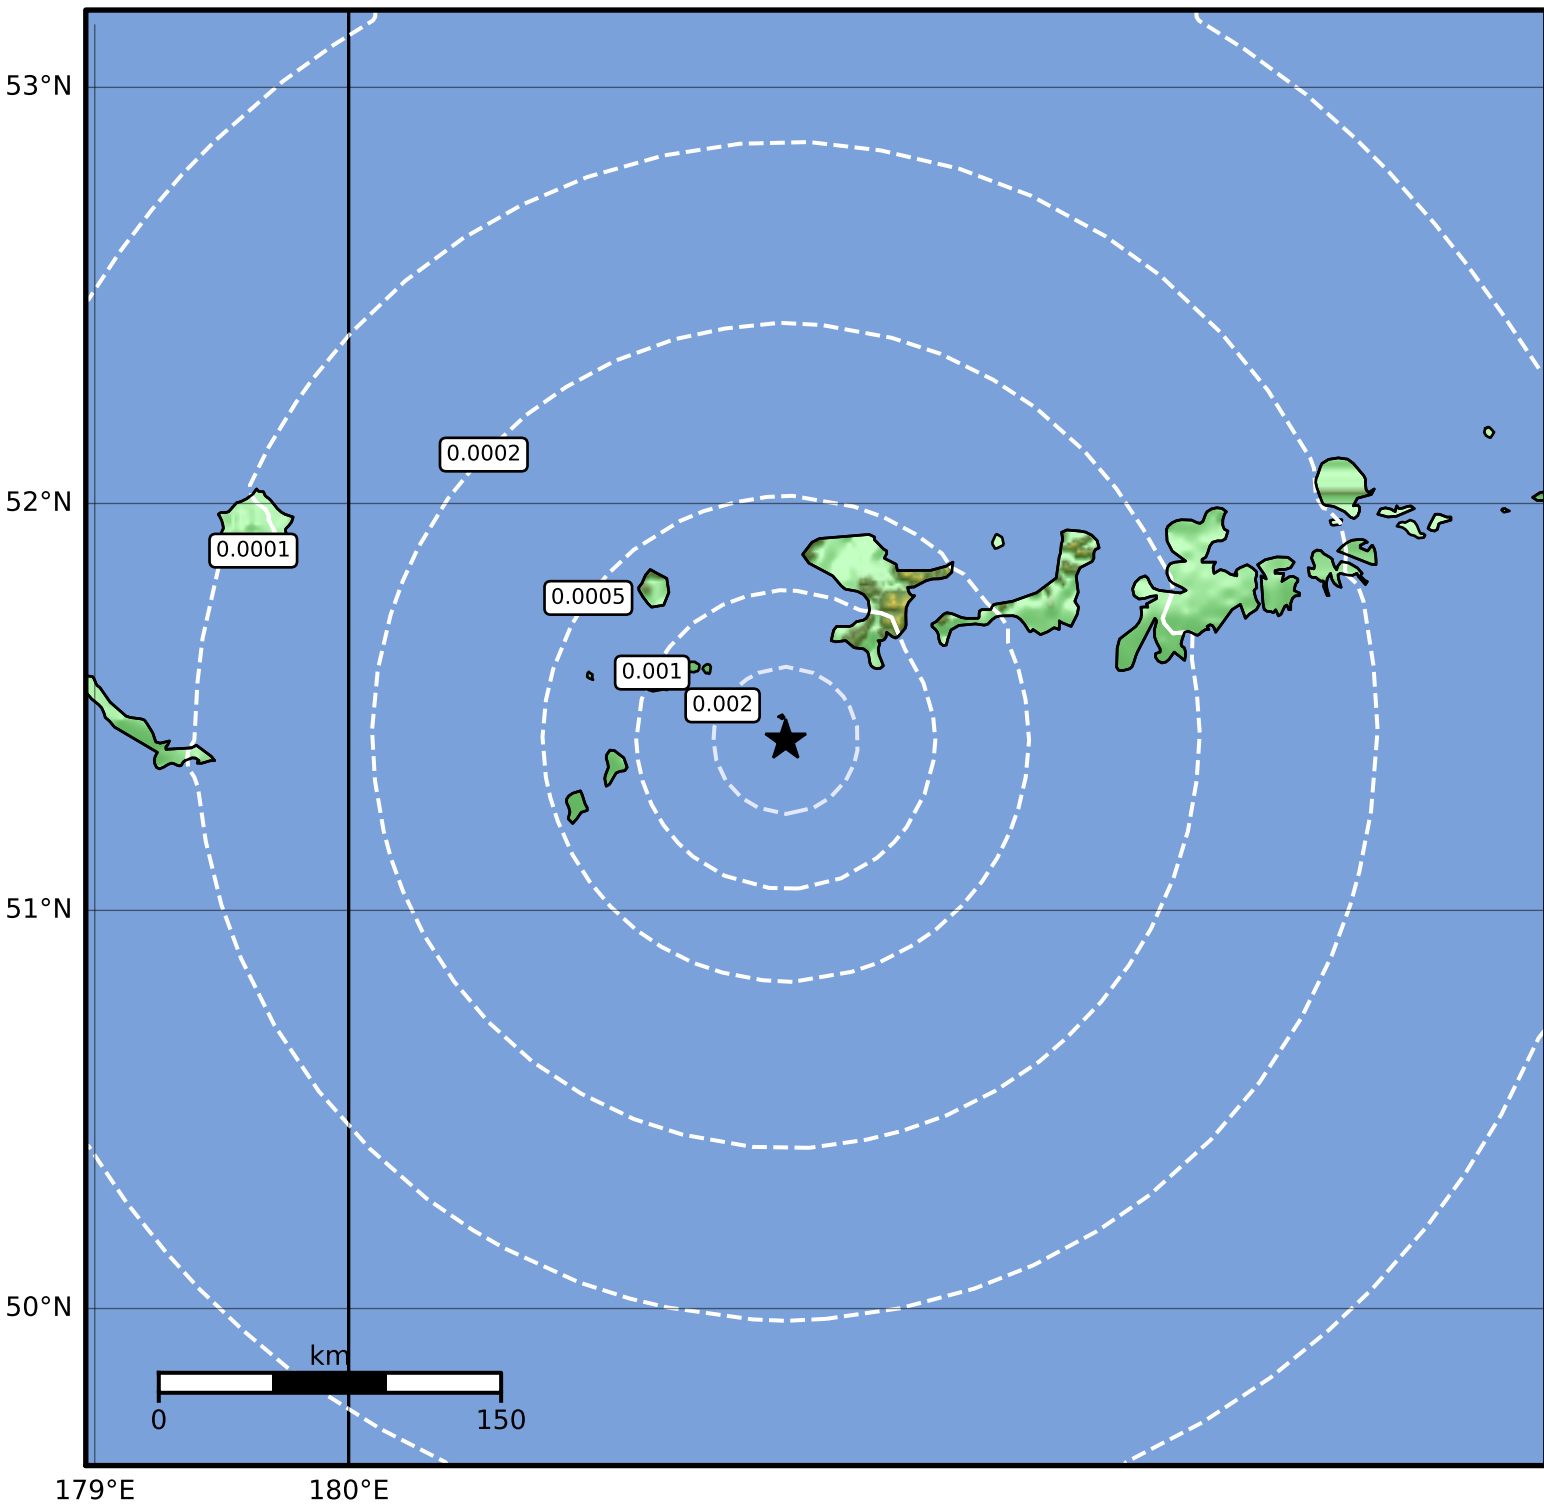

3.0 Second Peak Spectral Acceleration Map Alaska Earthquake Center
 ShakeMap: 123 km (76 miles) WSW of Adak
 Feb 12, 2024 09:54:57 UTC M3.6 N51.42 W178.28 Depth: 26.6km ID:ak0241z9siof

SA(3.0) (%g)	0.1	0.2	0.5	1	2	5	10	20	50
--------------	-----	-----	-----	---	---	---	----	----	----

Scale based on Worden et al. (2012)

Version 2: Processed 2024-02-12T17:28:39Z

△ Seismic Instrument ○ Reported Intensity

★ Epicenter