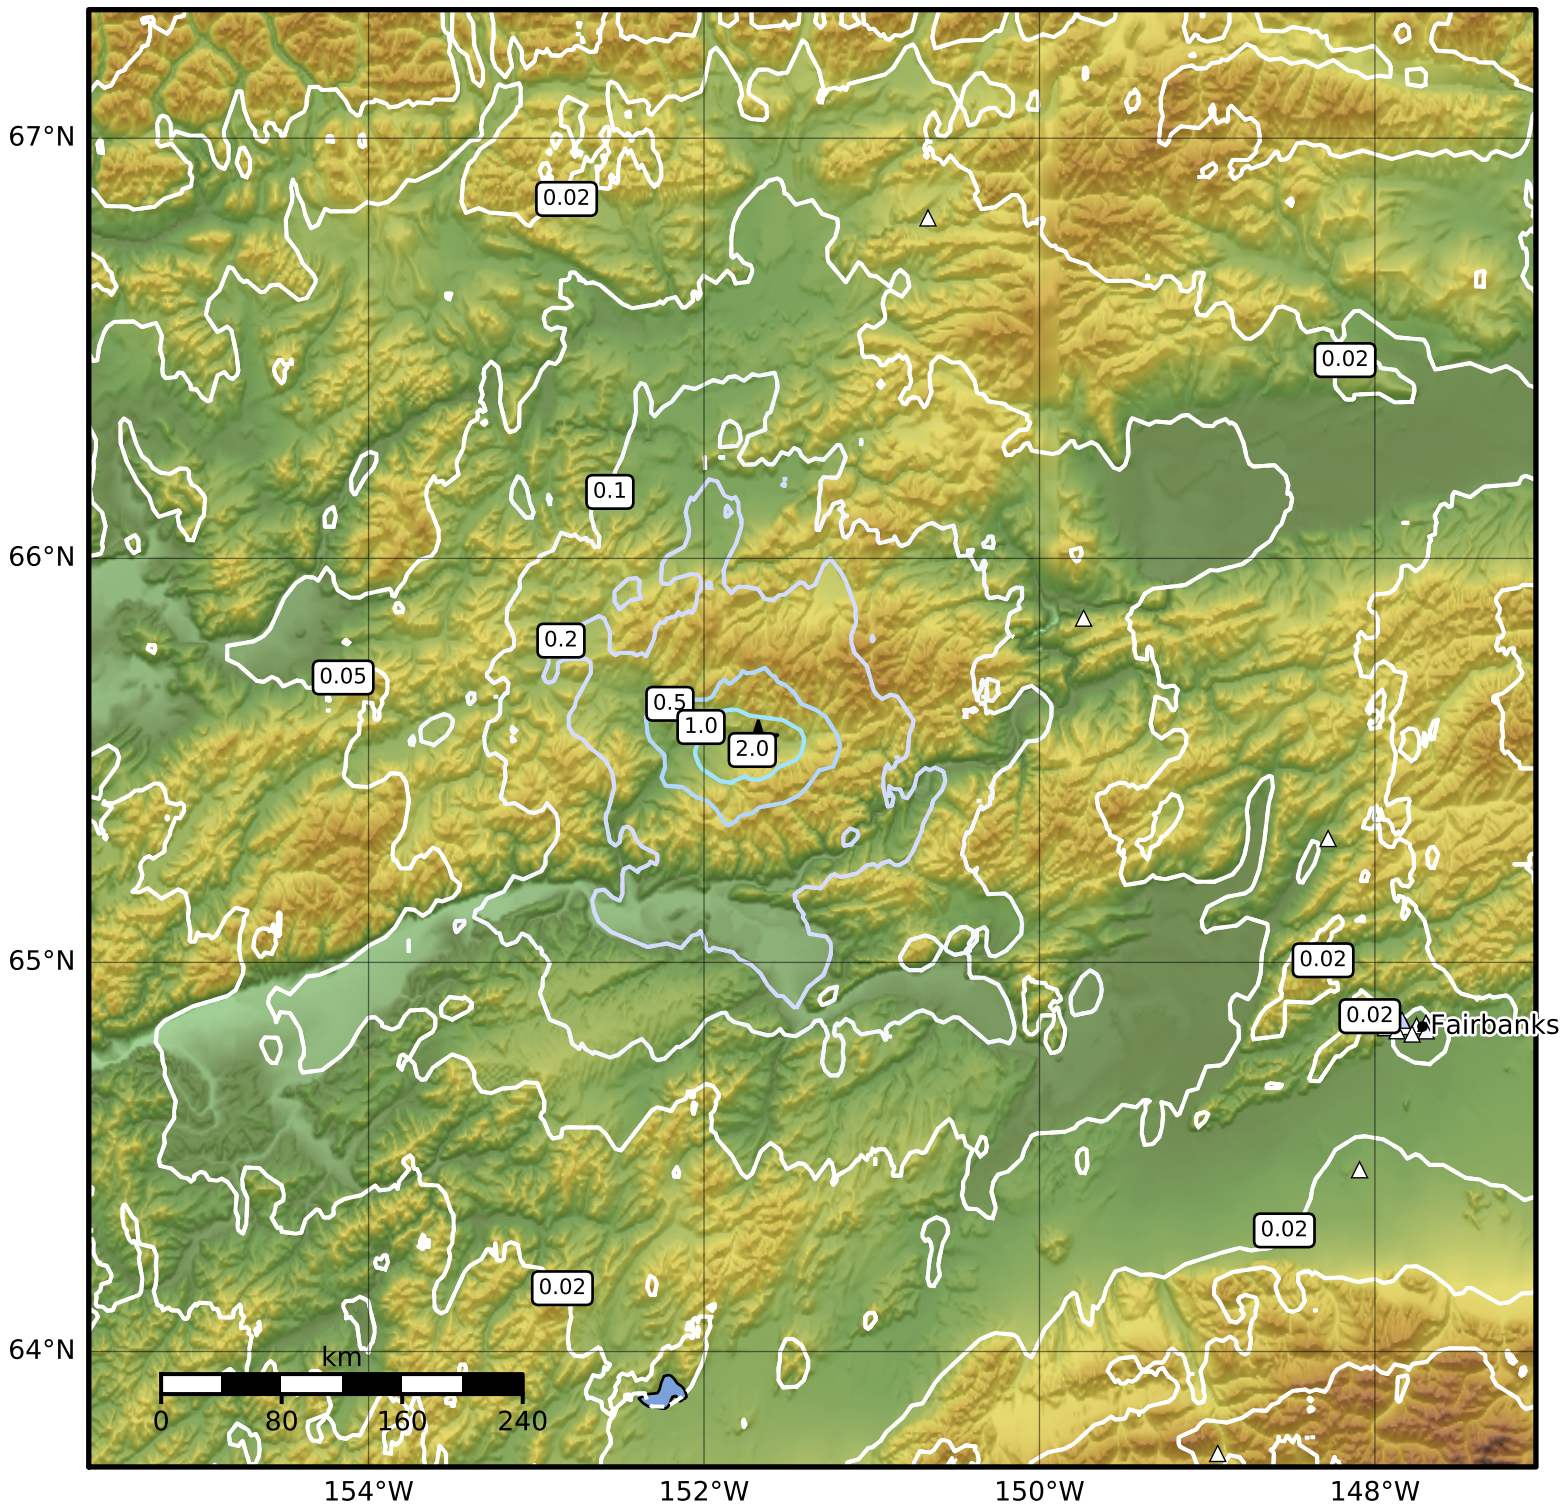

0.3 Second Peak Spectral Acceleration Map Alaska Earthquake Center  
 ShakeMap: 46 km (29 miles) NNE of Tanana  
 Feb 14, 2024 08:58:42 UTC M3.9 N65.55 W151.68 Depth: 15.4km ID:ak02422kaly9

SA(0.3) (%g)	0.1	0.2	0.5	1	2	5	10	20	50	100	200
--------------	-----	-----	-----	---	---	---	----	----	----	-----	-----

Scale based on Worden et al. (2012)

Version 2: Processed 2024-02-14T09:15:53Z

△ Seismic Instrument ○ Reported Intensity

★ Epicenter