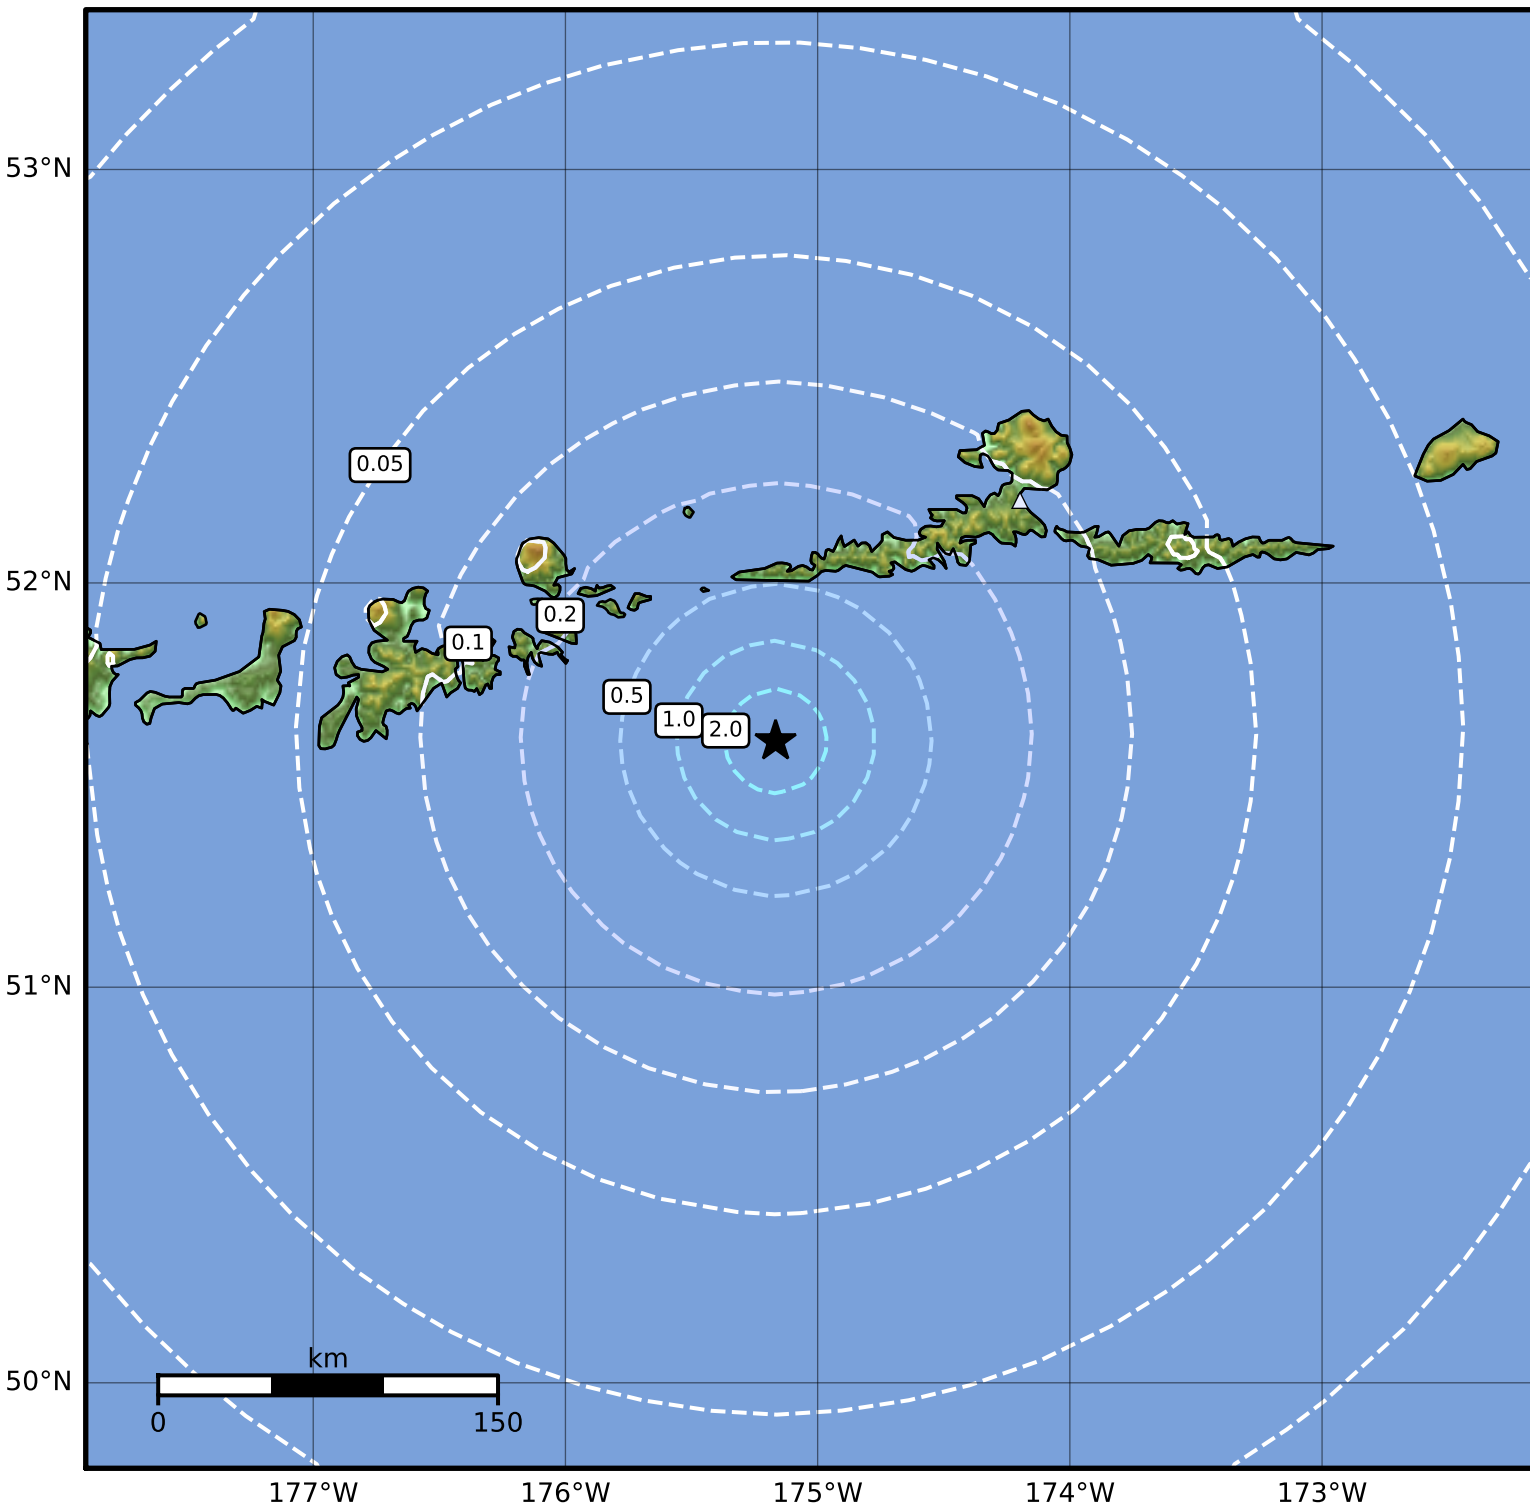

0.3 Second Peak Spectral Acceleration Map Alaska Earthquake Center
 ShakeMap: 92 km (57 miles) SW of Atka
 Feb 17, 2024 05:46:39 UTC M4.2 N51.61 W175.17 Depth: 17.3km ID:ak02427h1rpn

SA(0.3) (%g)	0.1	0.2	0.5	1	2	5	10	20	50	100	200
--------------	-----	-----	-----	---	---	---	----	----	----	-----	-----

Scale based on Worden et al. (2012)

Version 2: Processed 2024-02-17T08:07:58Z

△ Seismic Instrument ○ Reported Intensity

★ Epicenter