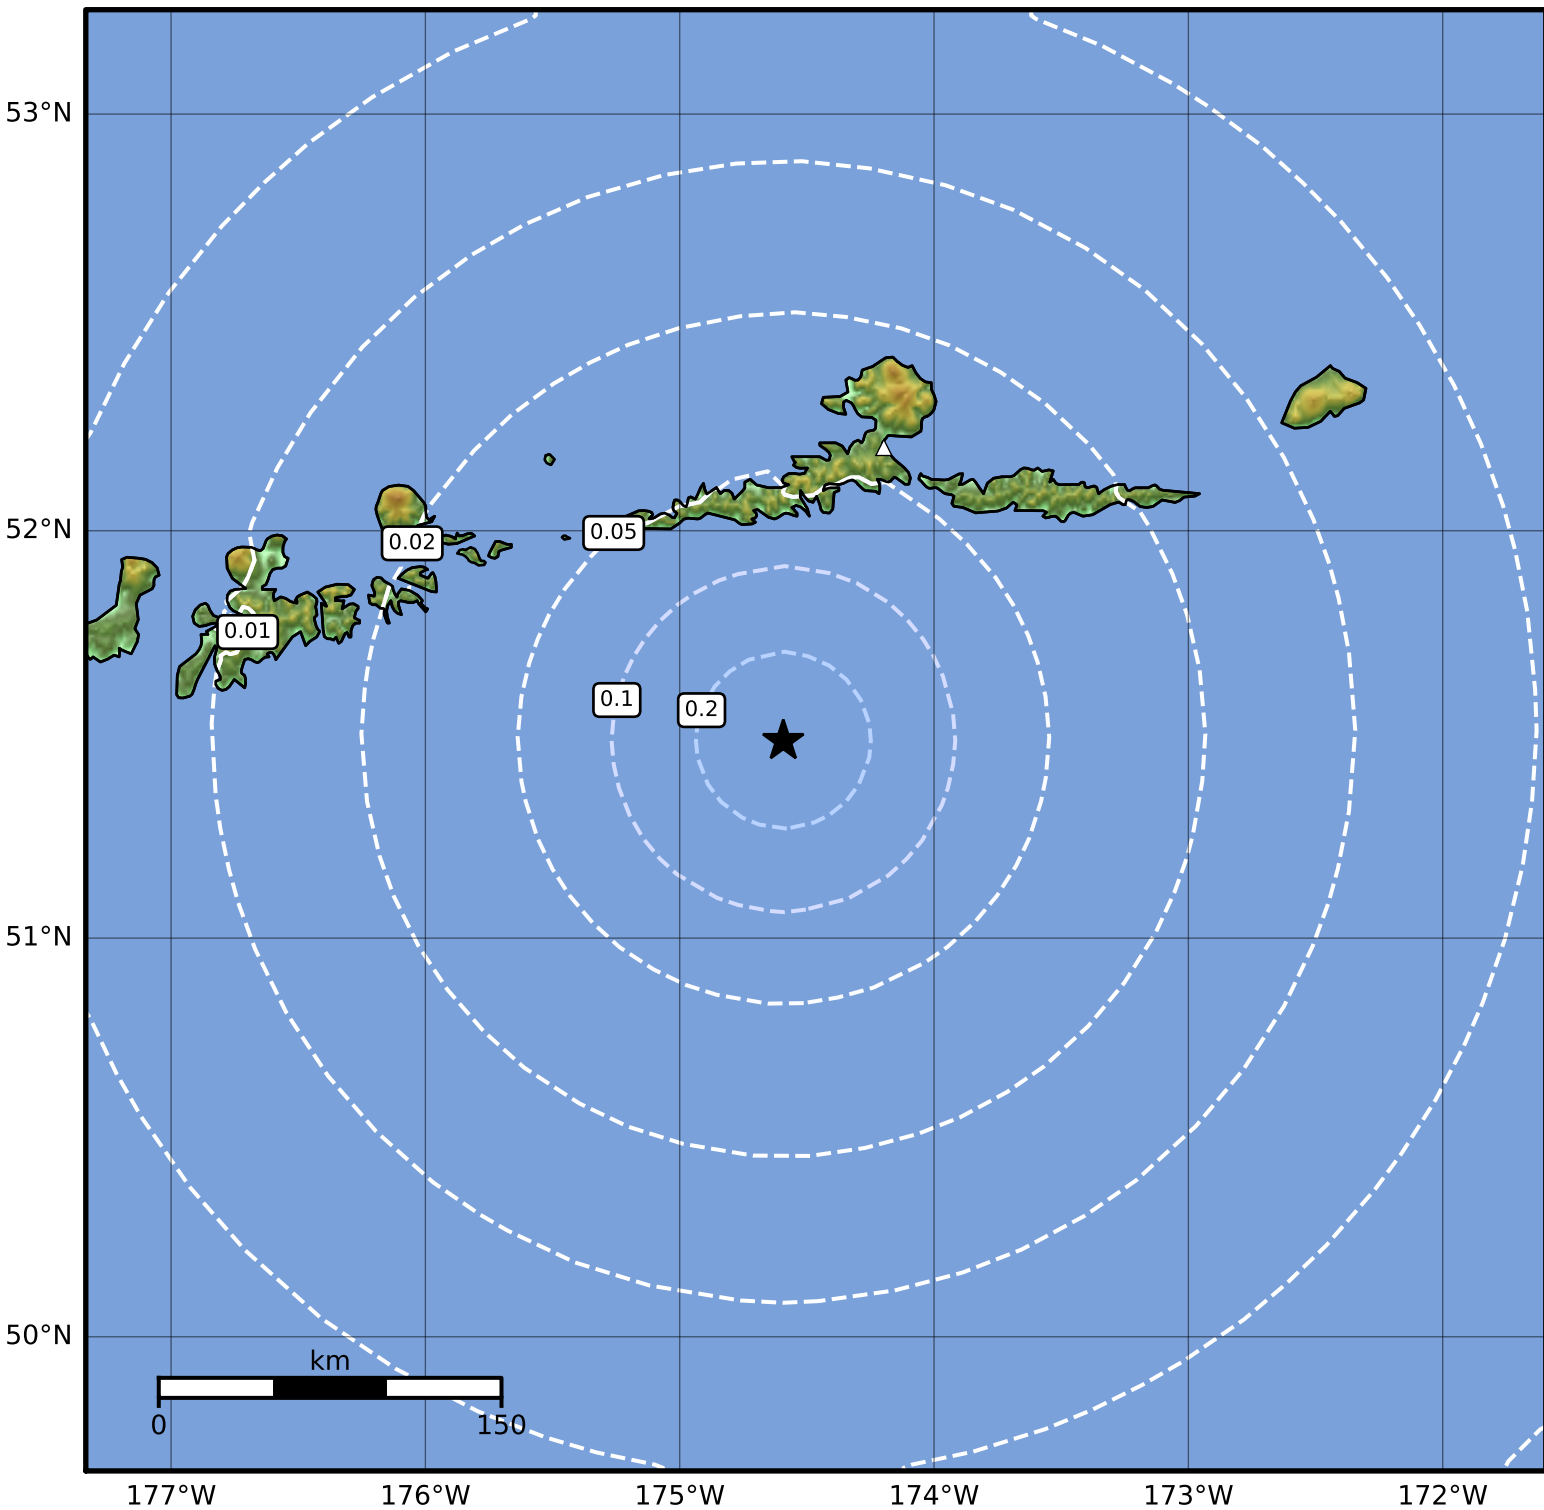

Peak Ground Acceleration Map Alaska Earthquake Center  
ShakeMap: 83 km (52 miles) SSW of Atka  
Feb 19, 2024 11:28:42 UTC M4.0 N51.49 W174.59 Depth: 34.2km ID:ak0242avl7pm

PGA (%g)	0.1	0.2	0.5	1	2	5	10	20	50	100	200
----------	-----	-----	-----	---	---	---	----	----	----	-----	-----

Scale based on Worden et al. (2012)

Version 2: Processed 2024-02-19T19:06:55Z

△ Seismic Instrument ○ Reported Intensity

★ Epicenter