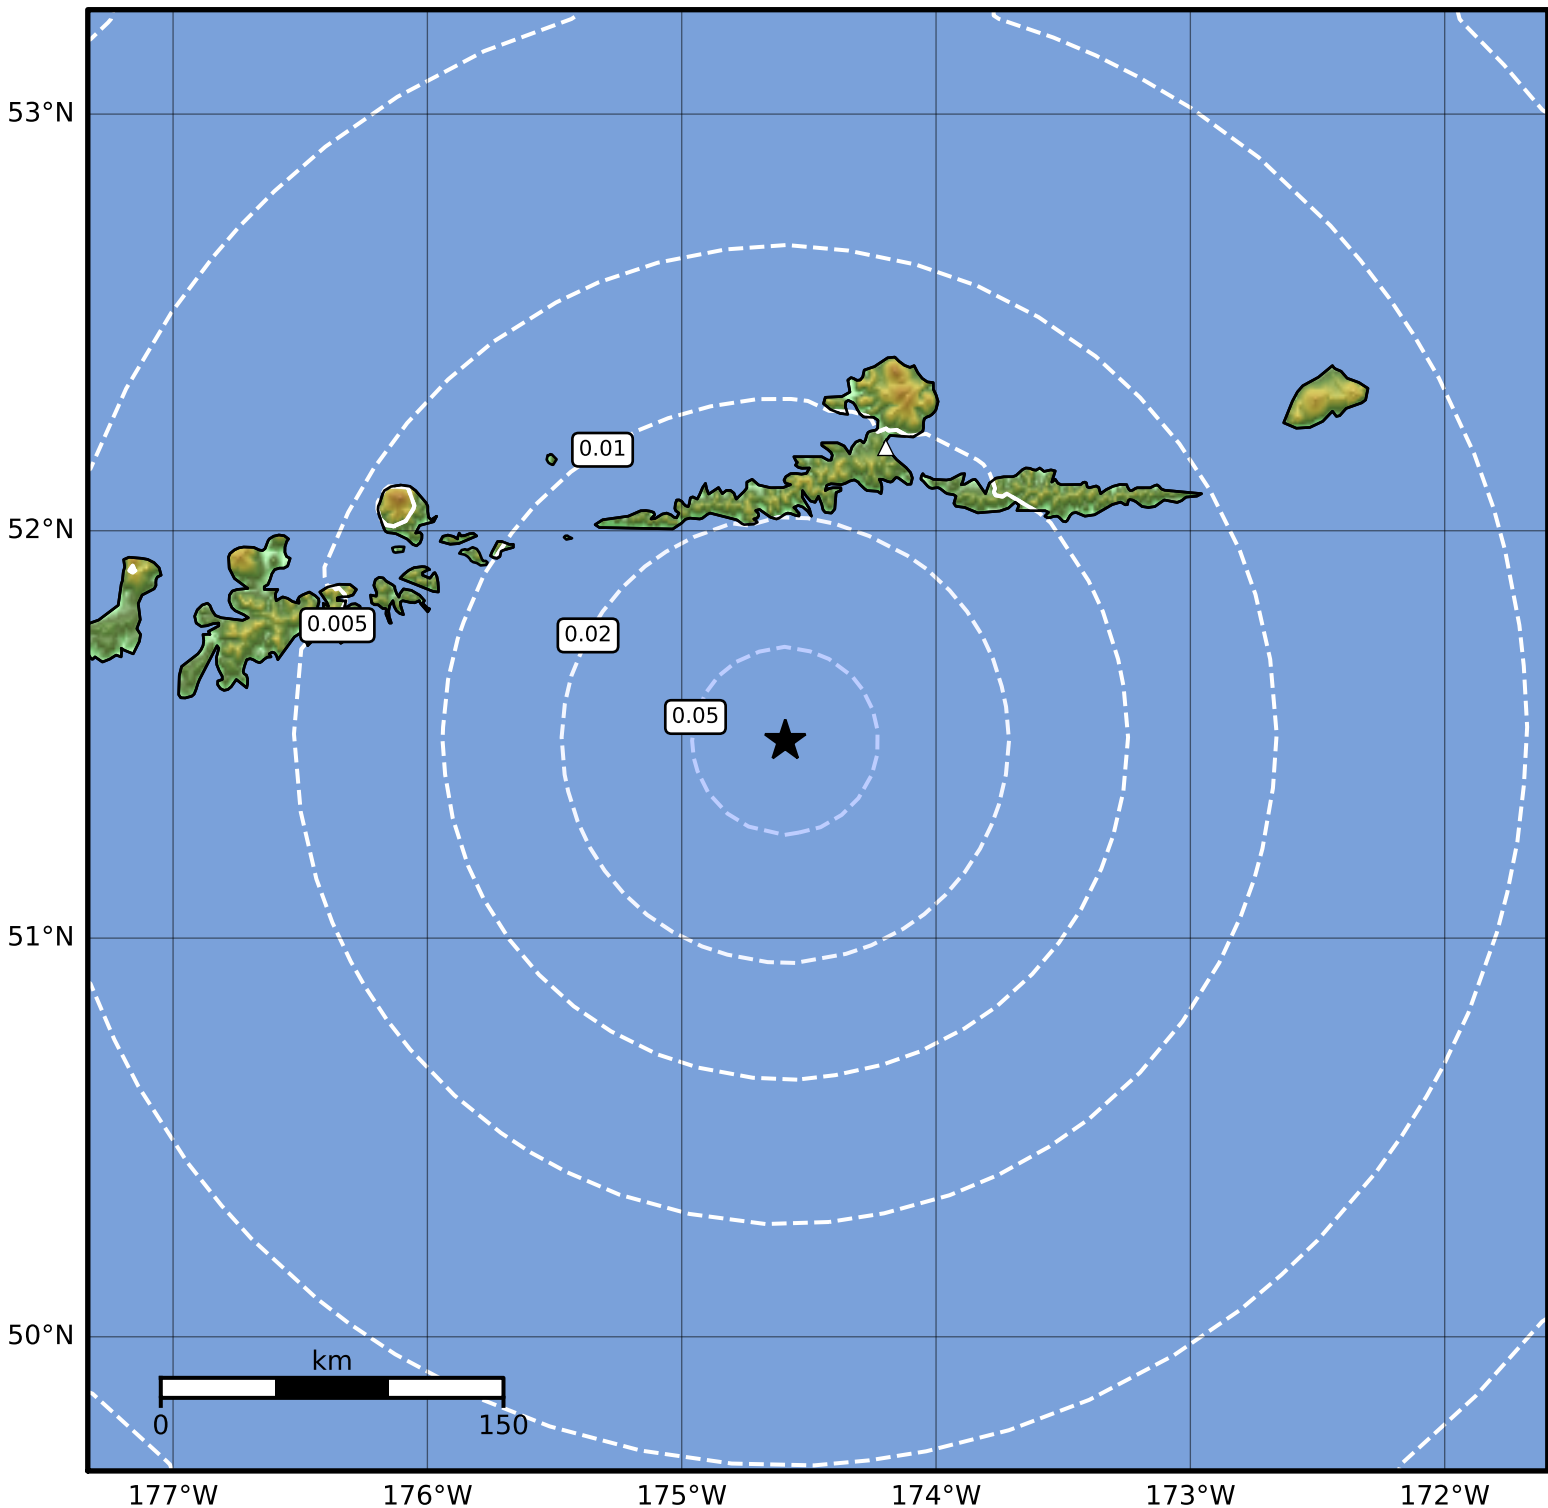

1.0 Second Peak Spectral Acceleration Map Alaska Earthquake Center
 ShakeMap: 83 km (52 miles) SSW of Atka
 Feb 19, 2024 11:28:42 UTC M4.0 N51.49 W174.59 Depth: 34.2km ID:ak0242avl7pm

SA(1.0) (%g)	0.1	0.2	0.5	1	2	5	10	20	50	100	200
--------------	-----	-----	-----	---	---	---	----	----	----	-----	-----

Scale based on Worden et al. (2012)

Version 2: Processed 2024-02-19T19:06:55Z

△ Seismic Instrument ○ Reported Intensity

★ Epicenter