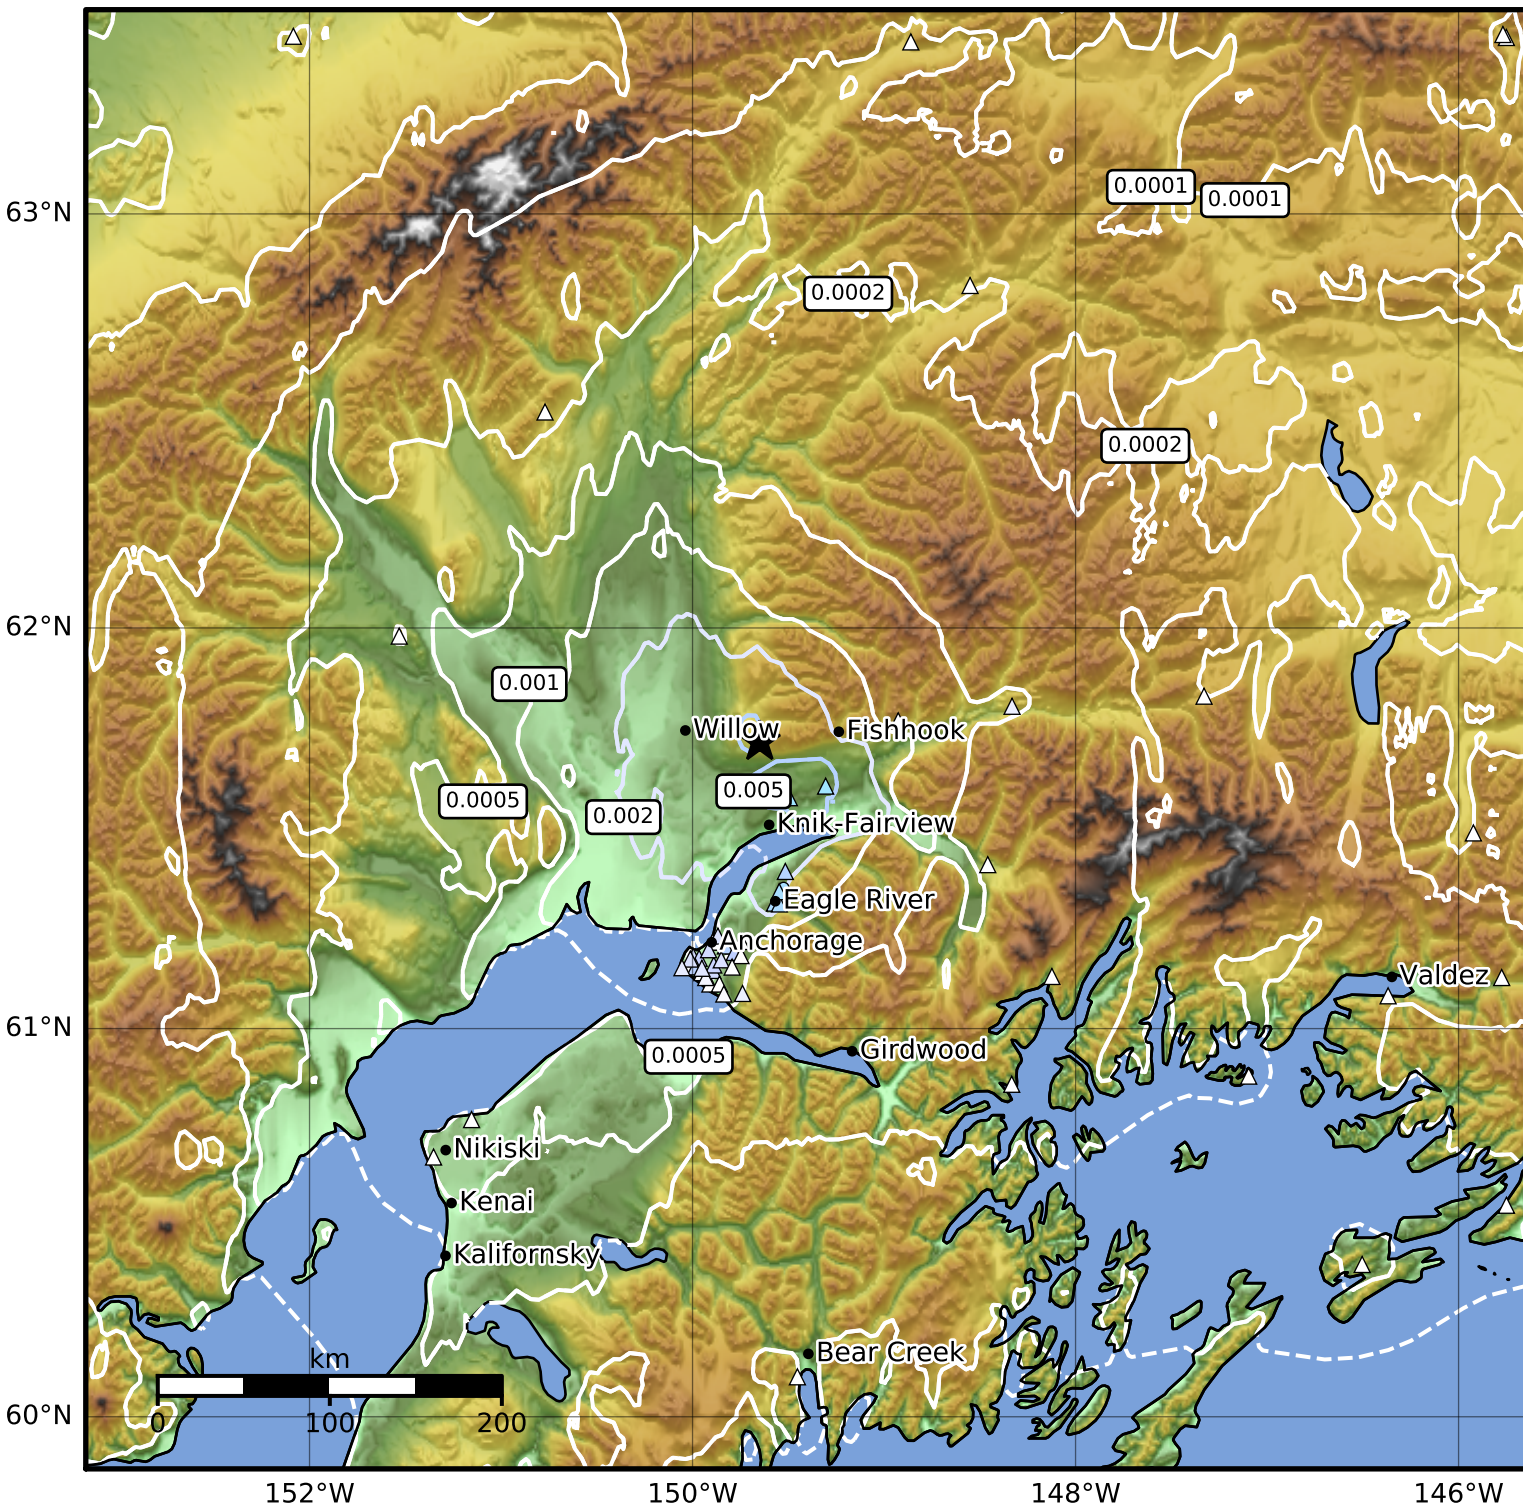

3.0 Second Peak Spectral Acceleration Map Alaska Earthquake Center
 ShakeMap: 19 km (12 miles) WSW of Hatcher Pass
 Feb 21, 2024 04:45:07 UTC M3.6 N61.72 W149.65 Depth: 20.4km ID:ak0242e2lfx9

Scale based on Worden et al. (2012)

Version 1: Processed 2024-02-21T04:53:04Z

△ Seismic Instrument ○ Reported Intensity

★ Epicenter