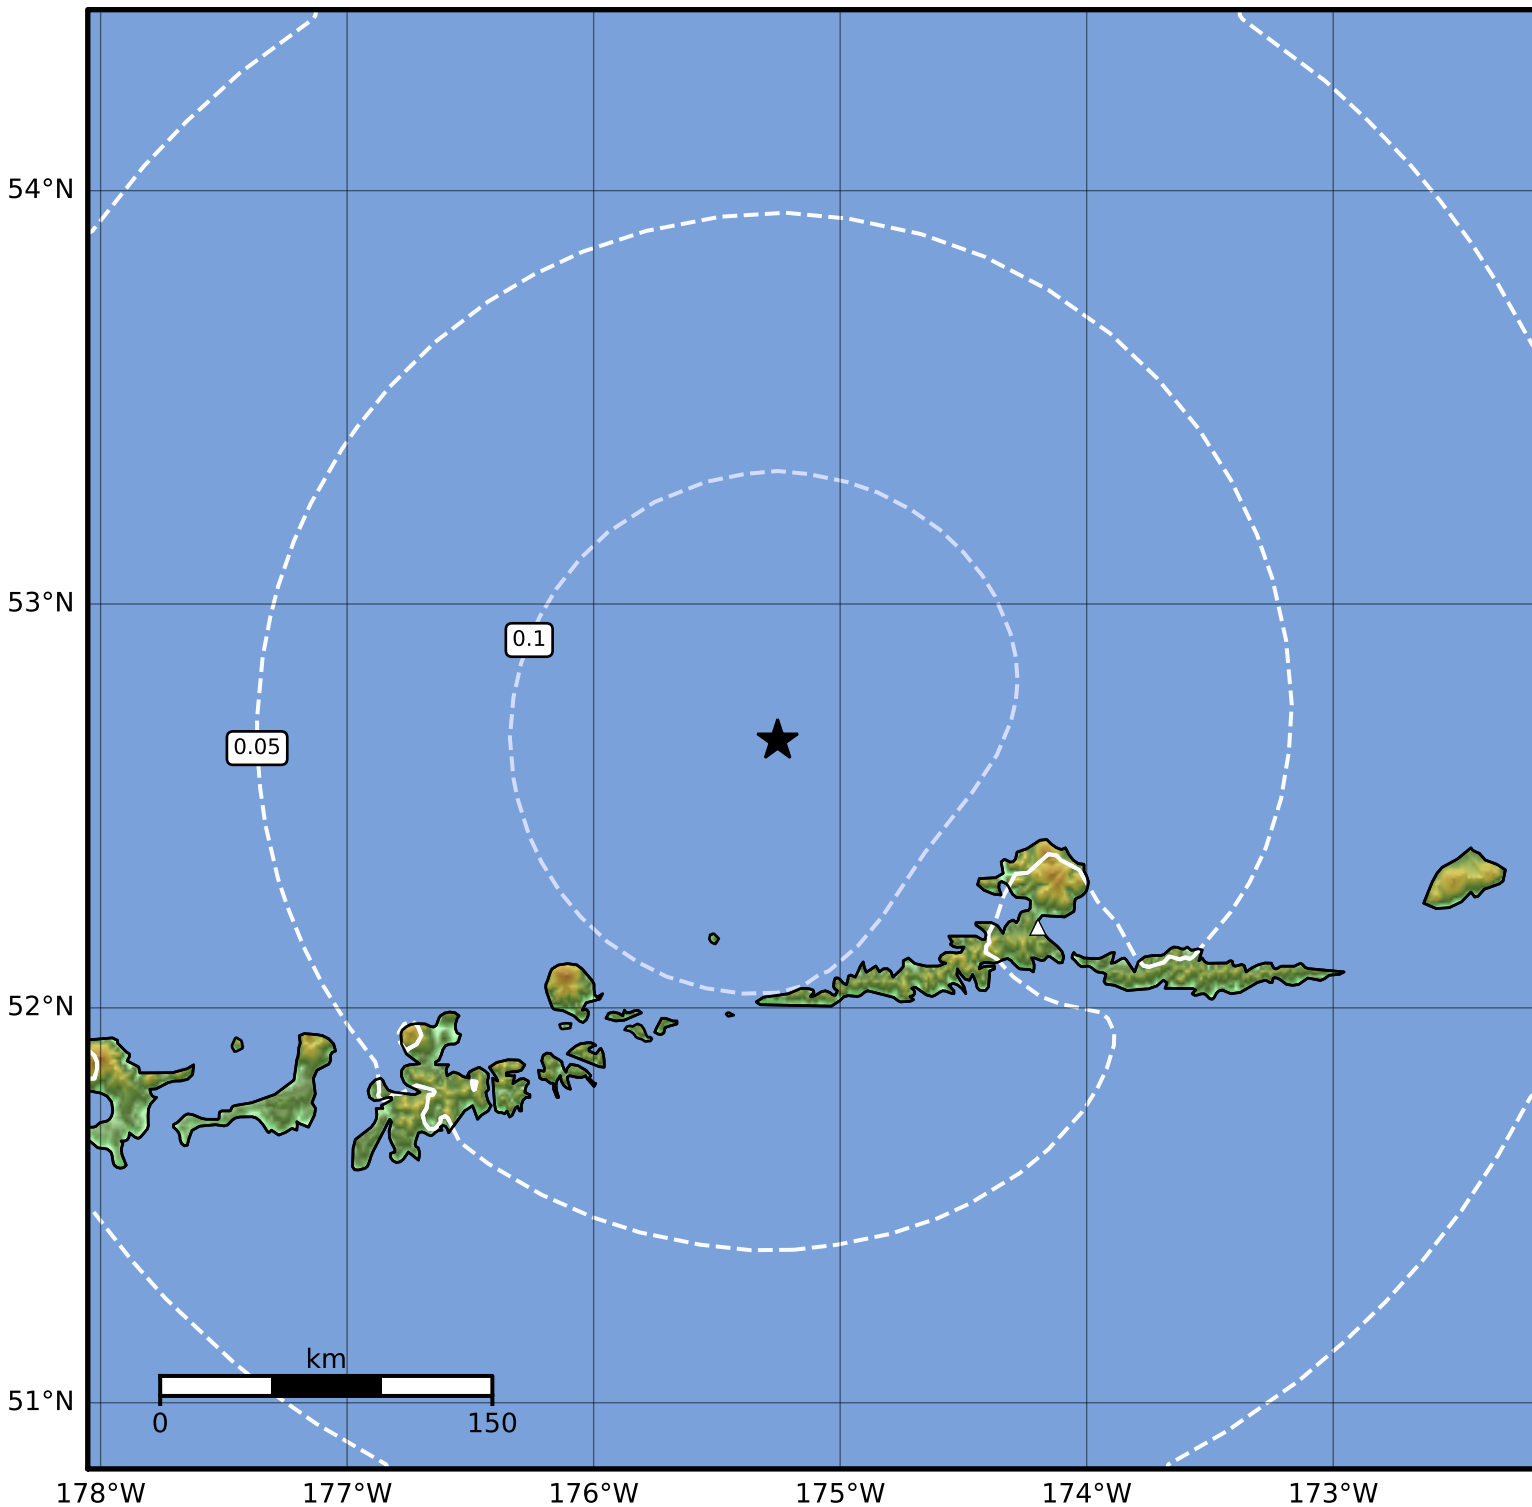

Peak Ground Acceleration Map Alaska Earthquake Center
ShakeMap: 89 km (55 miles) NW of Atka
Feb 23, 2024 15:45:37 UTC M4.2 N52.66 W175.25 Depth: 120.5km ID:ak0242hk7yvu

PGA (%g)	0.1	0.2	0.5	1	2	5	10	20	50	100	200
----------	-----	-----	-----	---	---	---	----	----	----	-----	-----

Scale based on Worden et al. (2012)

Version 2: Processed 2024-02-23T18:58:07Z

△ Seismic Instrument ○ Reported Intensity

★ Epicenter