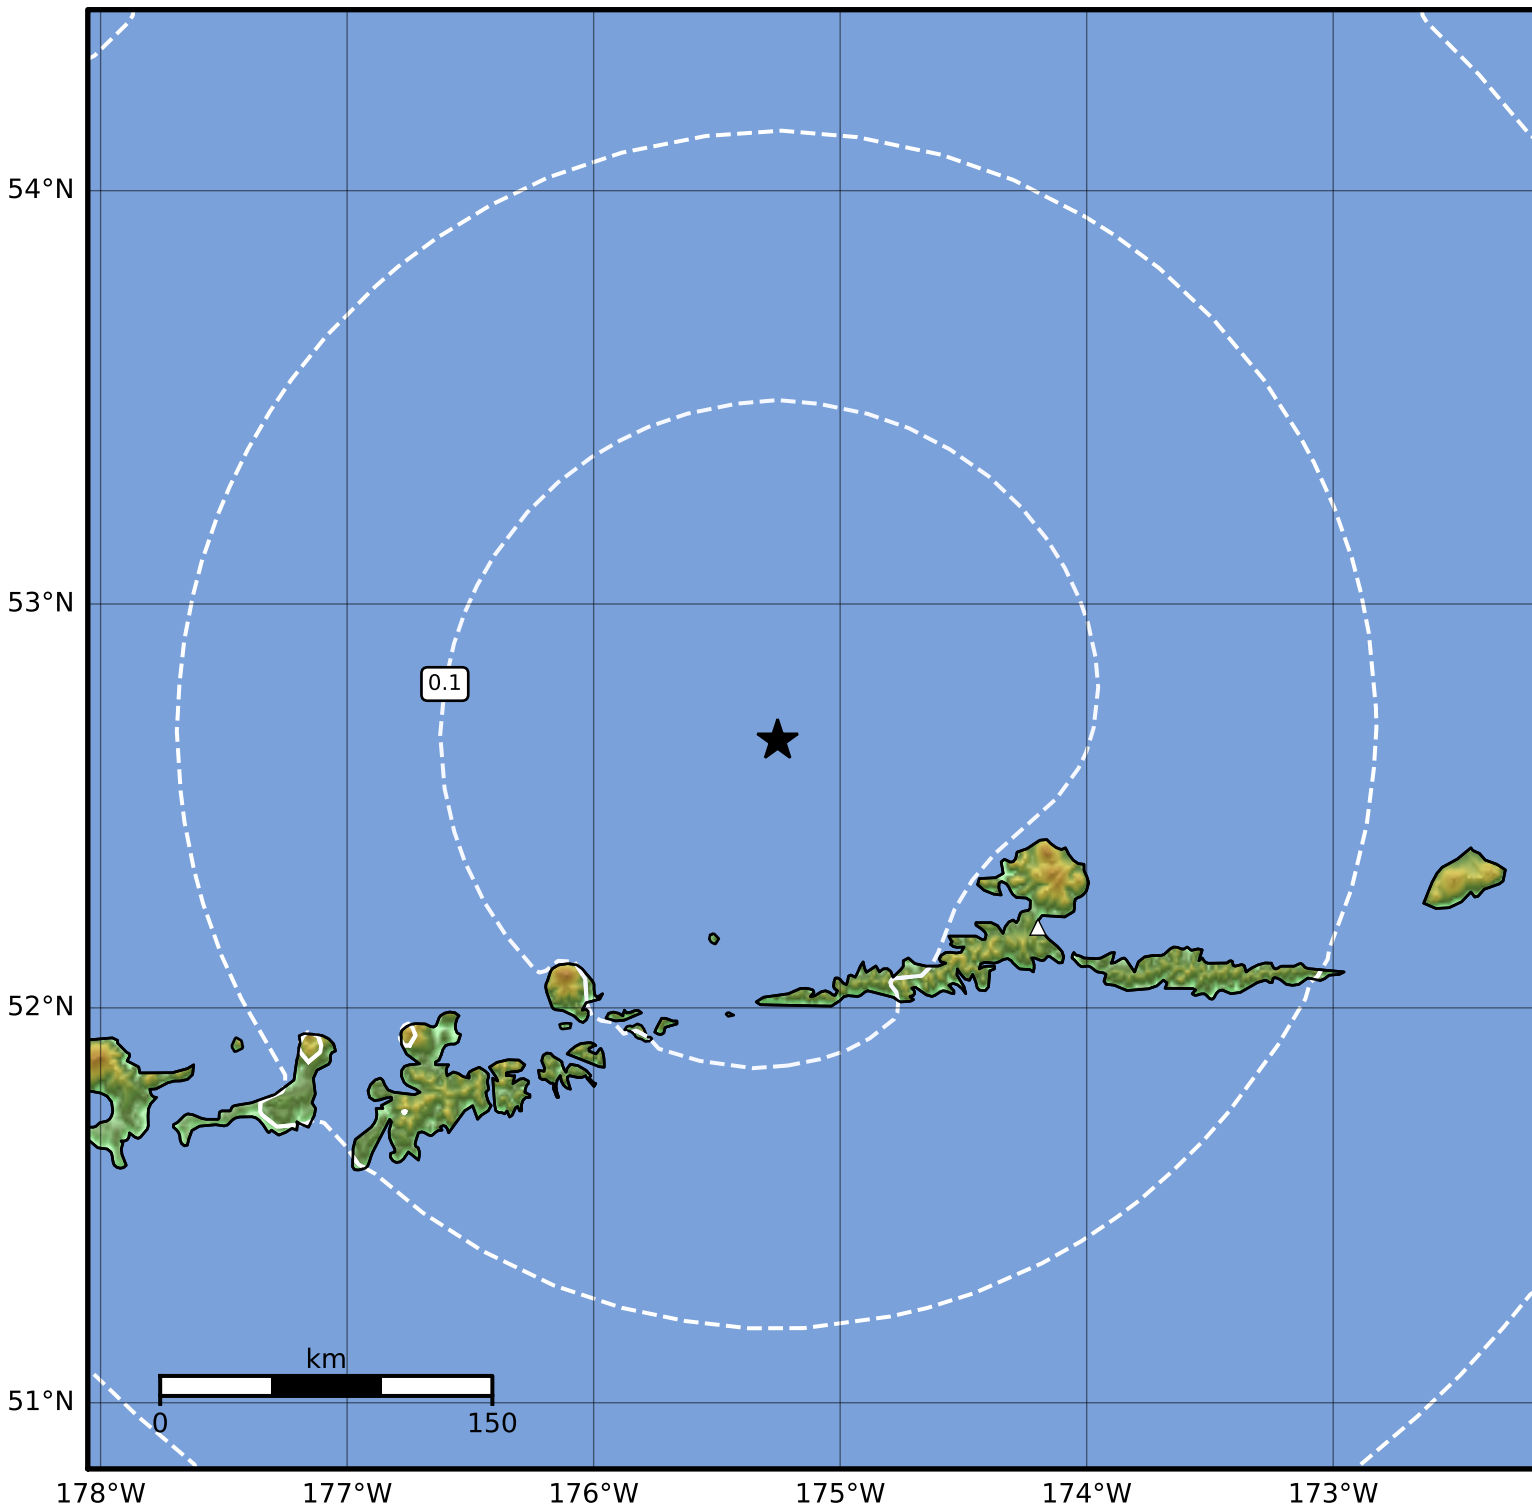

0.3 Second Peak Spectral Acceleration Map Alaska Earthquake Center
ShakeMap: 89 km (55 miles) NW of Atka
Feb 23, 2024 15:45:37 UTC M4.2 N52.66 W175.25 Depth: 120.5km ID:ak0242hk7yvu

Scale based on Worden et al. (2012)

△ Seismic Instrument ○ Reported Intensity

★ Epicenter

Version 2: Processed 2024-02-23T18:58:07Z