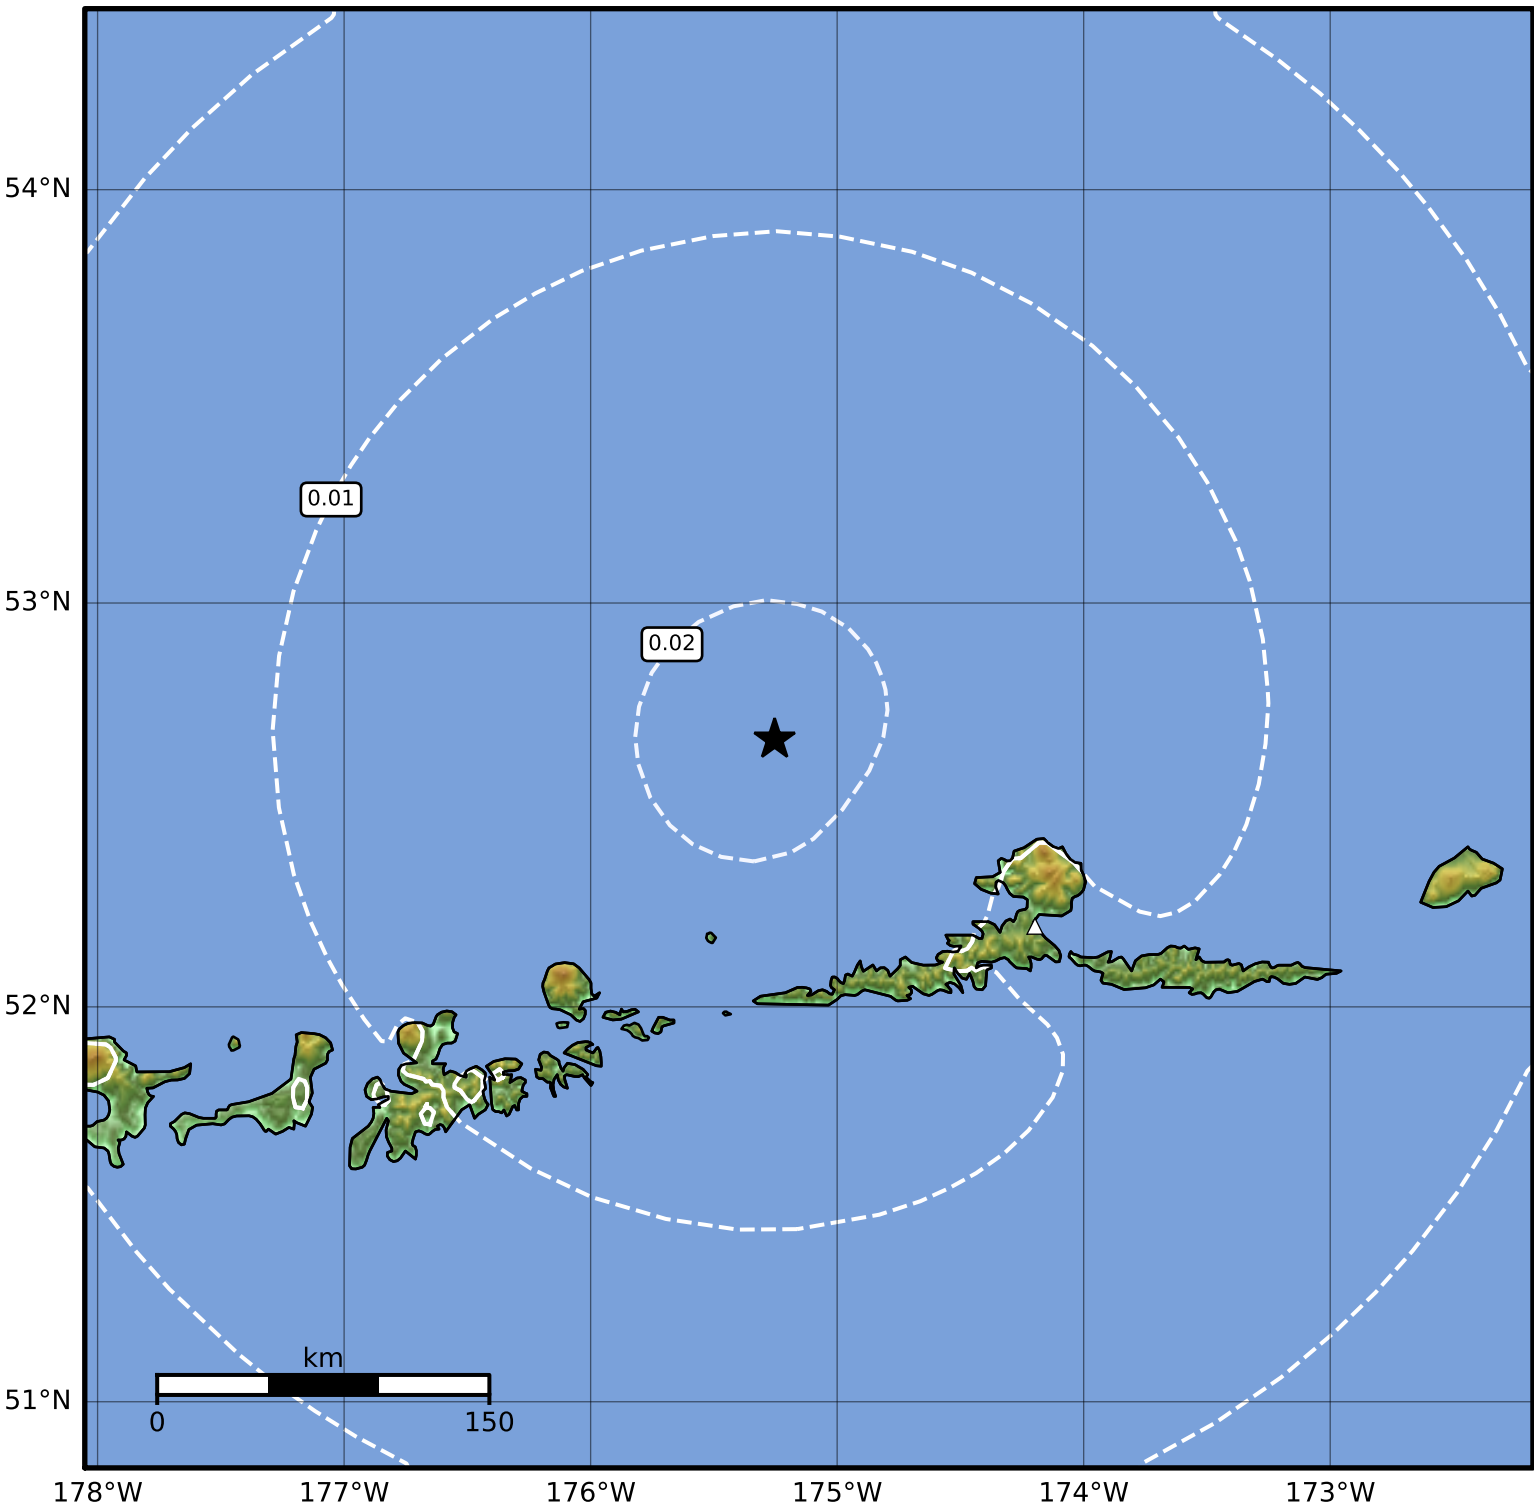

1.0 Second Peak Spectral Acceleration Map Alaska Earthquake Center
ShakeMap: 89 km (55 miles) NW of Atka
Feb 23, 2024 15:45:37 UTC M4.2 N52.66 W175.25 Depth: 120.5km ID:ak0242hk7yvu

SA(1.0) (%g)	0.1	0.2	0.5	1	2	5	10	20	50	100	200
---------------------	------------	------------	------------	----------	----------	----------	-----------	-----------	-----------	------------	------------

Scale based on Worden et al. (2012)

Version 2: Processed 2024-02-23T18:58:07Z

△ Seismic Instrument ○ Reported Intensity

★ Epicenter