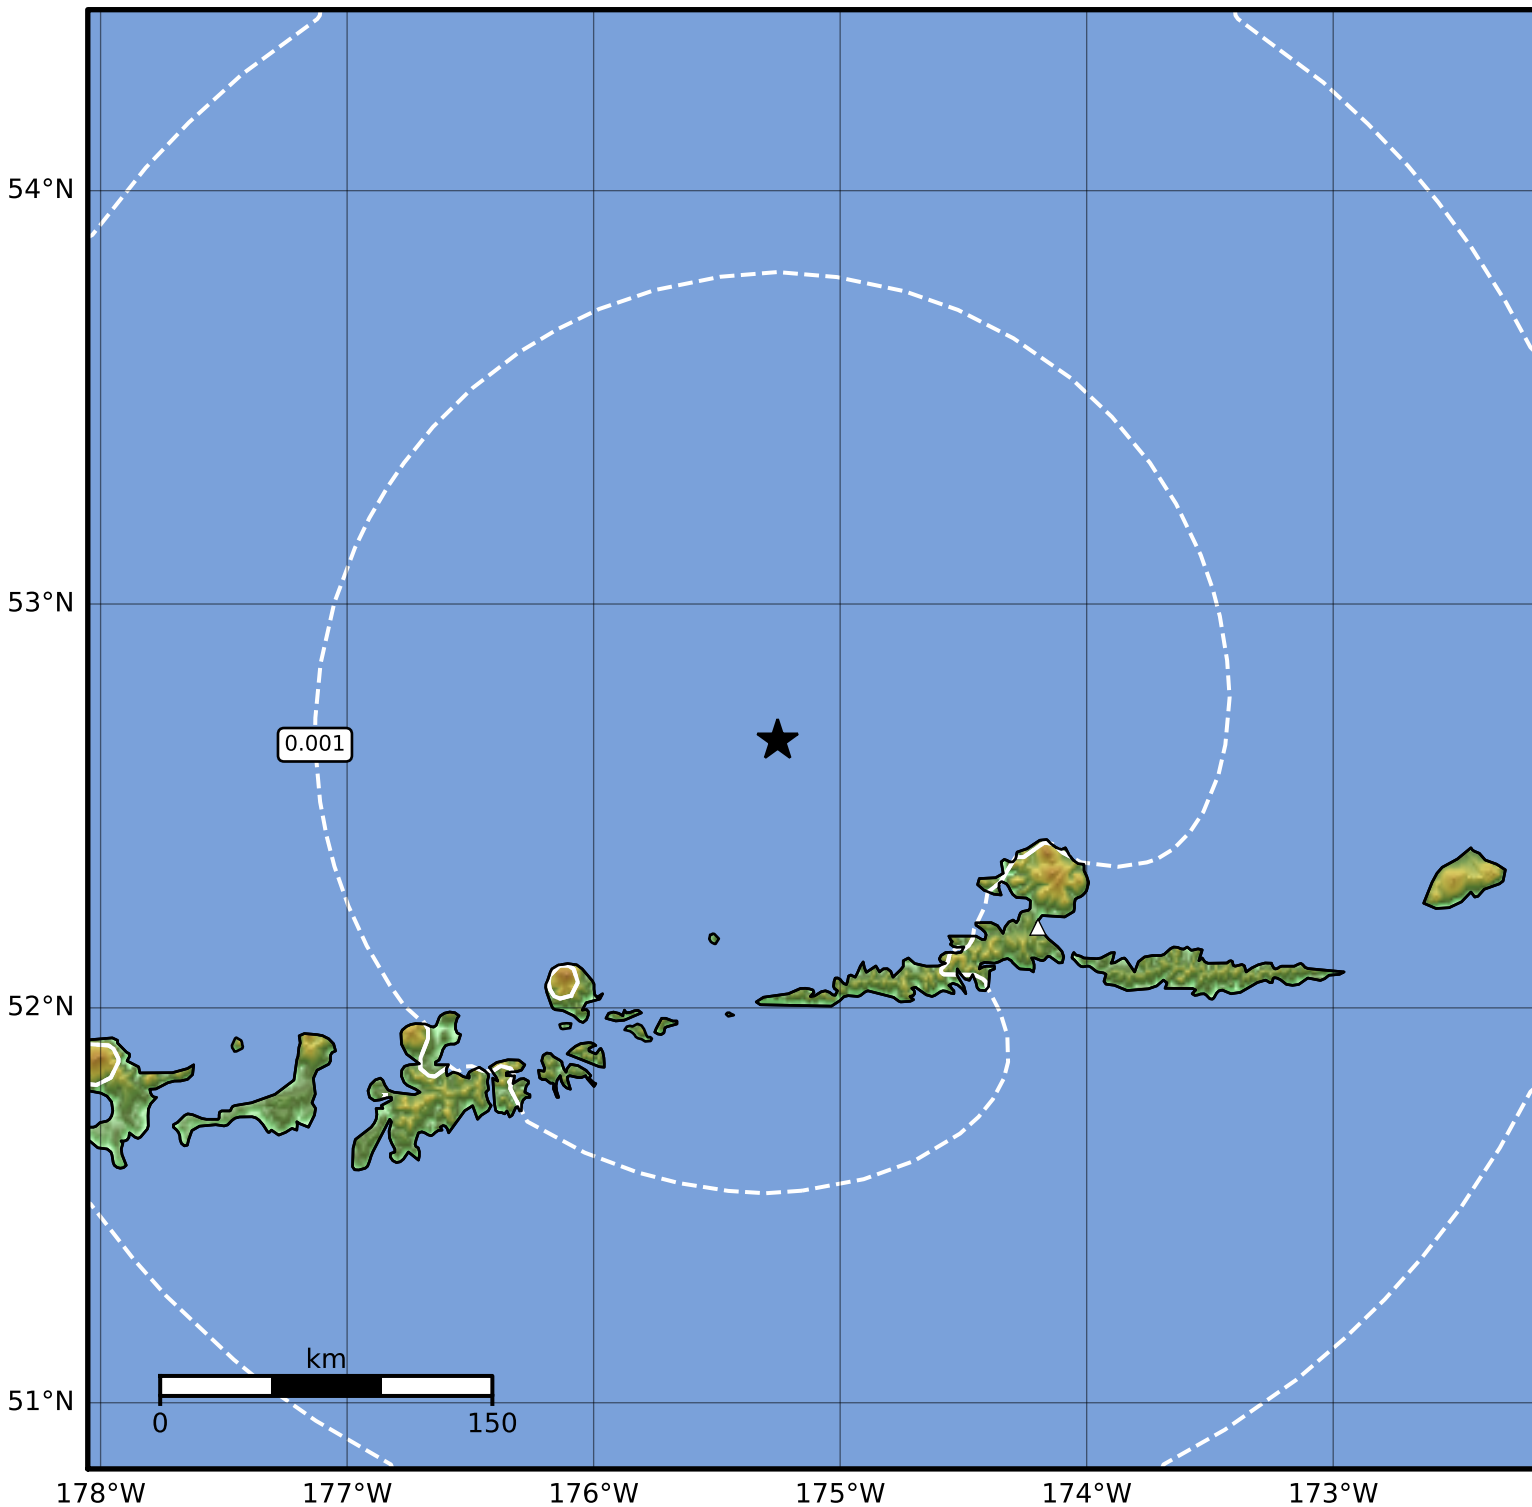

3.0 Second Peak Spectral Acceleration Map Alaska Earthquake Center
ShakeMap: 89 km (55 miles) NW of Atka
Feb 23, 2024 15:45:37 UTC M4.2 N52.66 W175.25 Depth: 120.5km ID:ak0242hk7yvu

Scale based on Worden et al. (2012)

Version 2: Processed 2024-02-23T18:58:07Z

△ Seismic Instrument ○ Reported Intensity

★ Epicenter