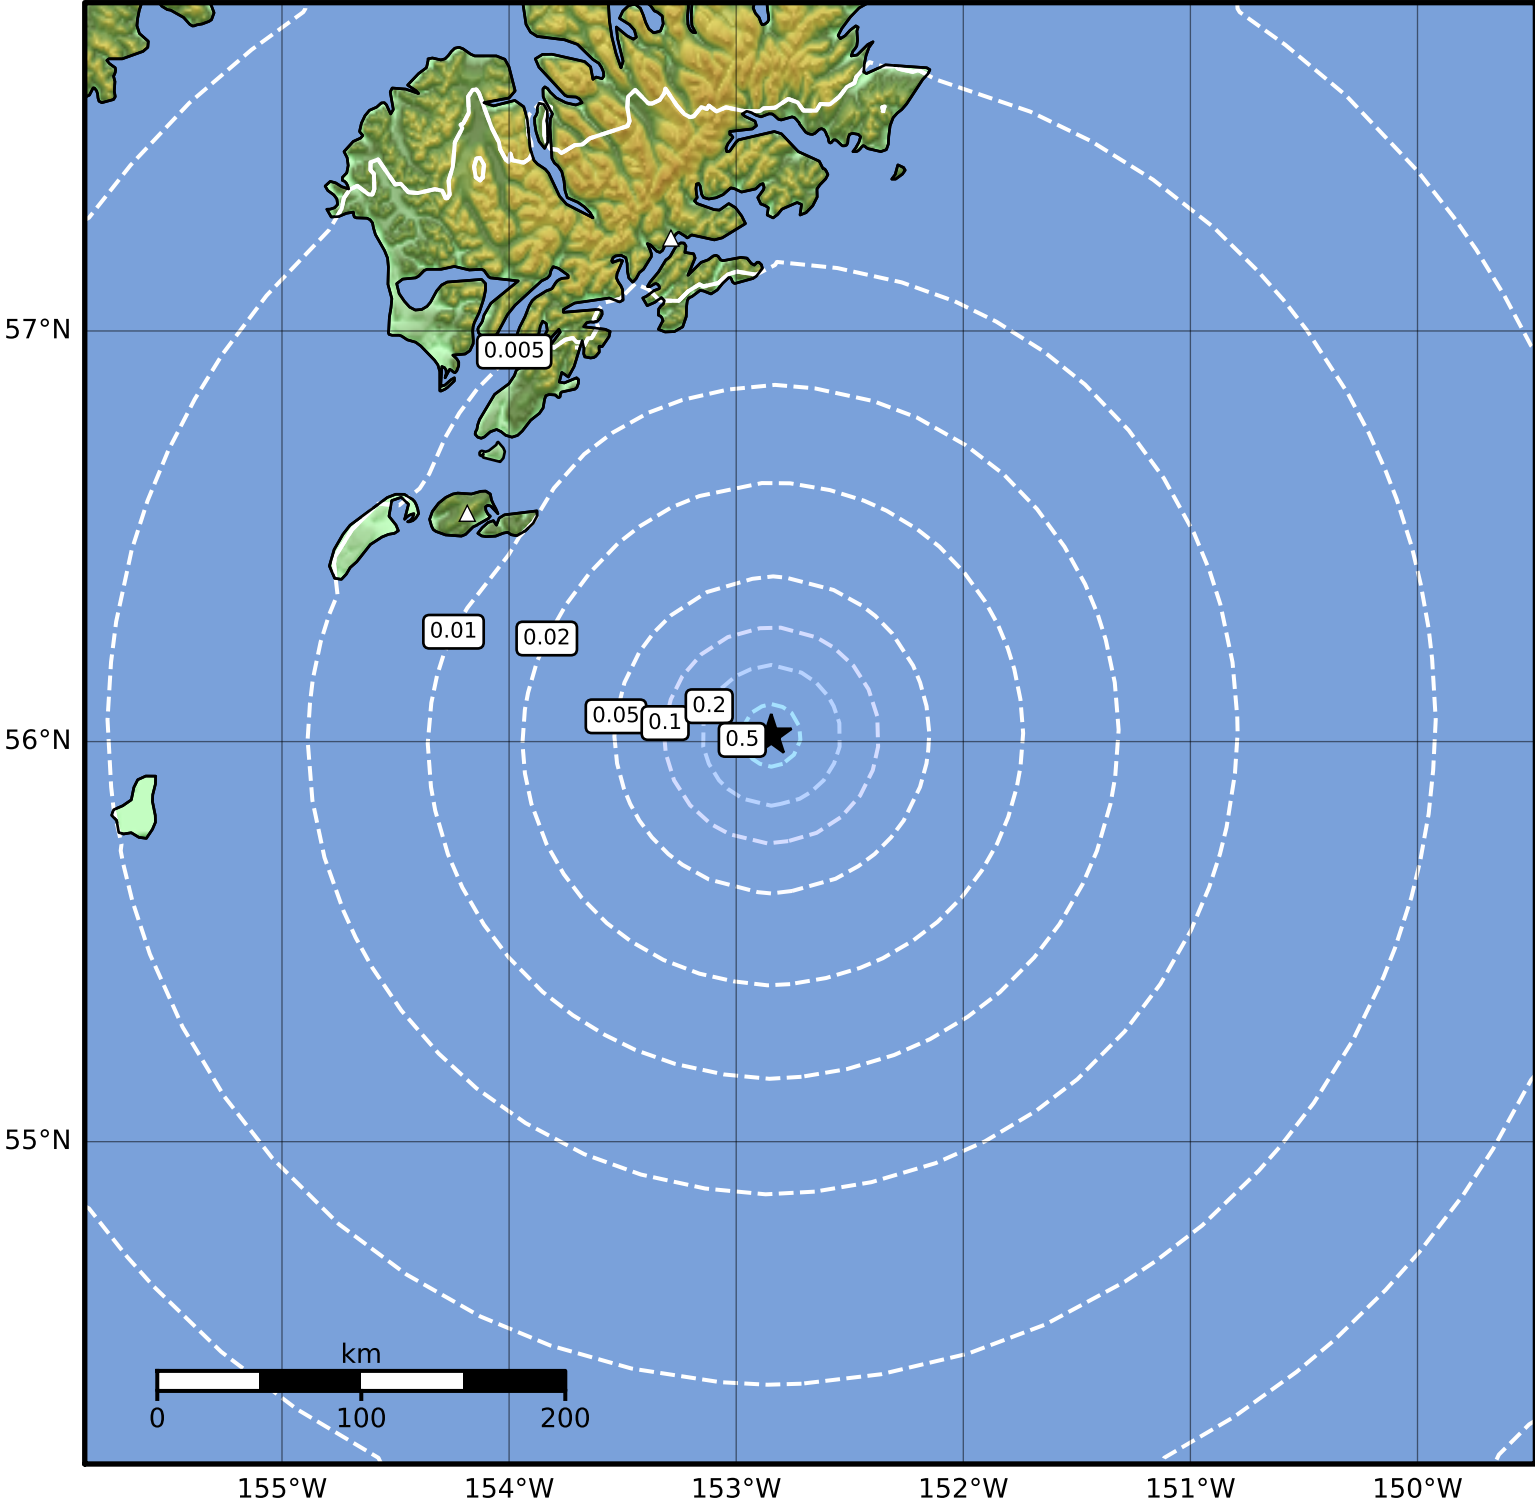

Peak Ground Acceleration Map Alaska Earthquake Center
 ShakeMap: 131 km (81 miles) SE of Akhiok
 Feb 27, 2024 07:26:32 UTC M3.6 N56.02 W152.85 Depth: 10.4km ID:ak0242o1ht6p

PGA (%g)	0.1	0.2	0.5	1	2	5	10	20	50	100	200
----------	-----	-----	-----	---	---	---	----	----	----	-----	-----

Scale based on Worden et al. (2012)

Version 1: Processed 2024-02-27T07:31:20Z

△ Seismic Instrument ○ Reported Intensity ★ Epicenter