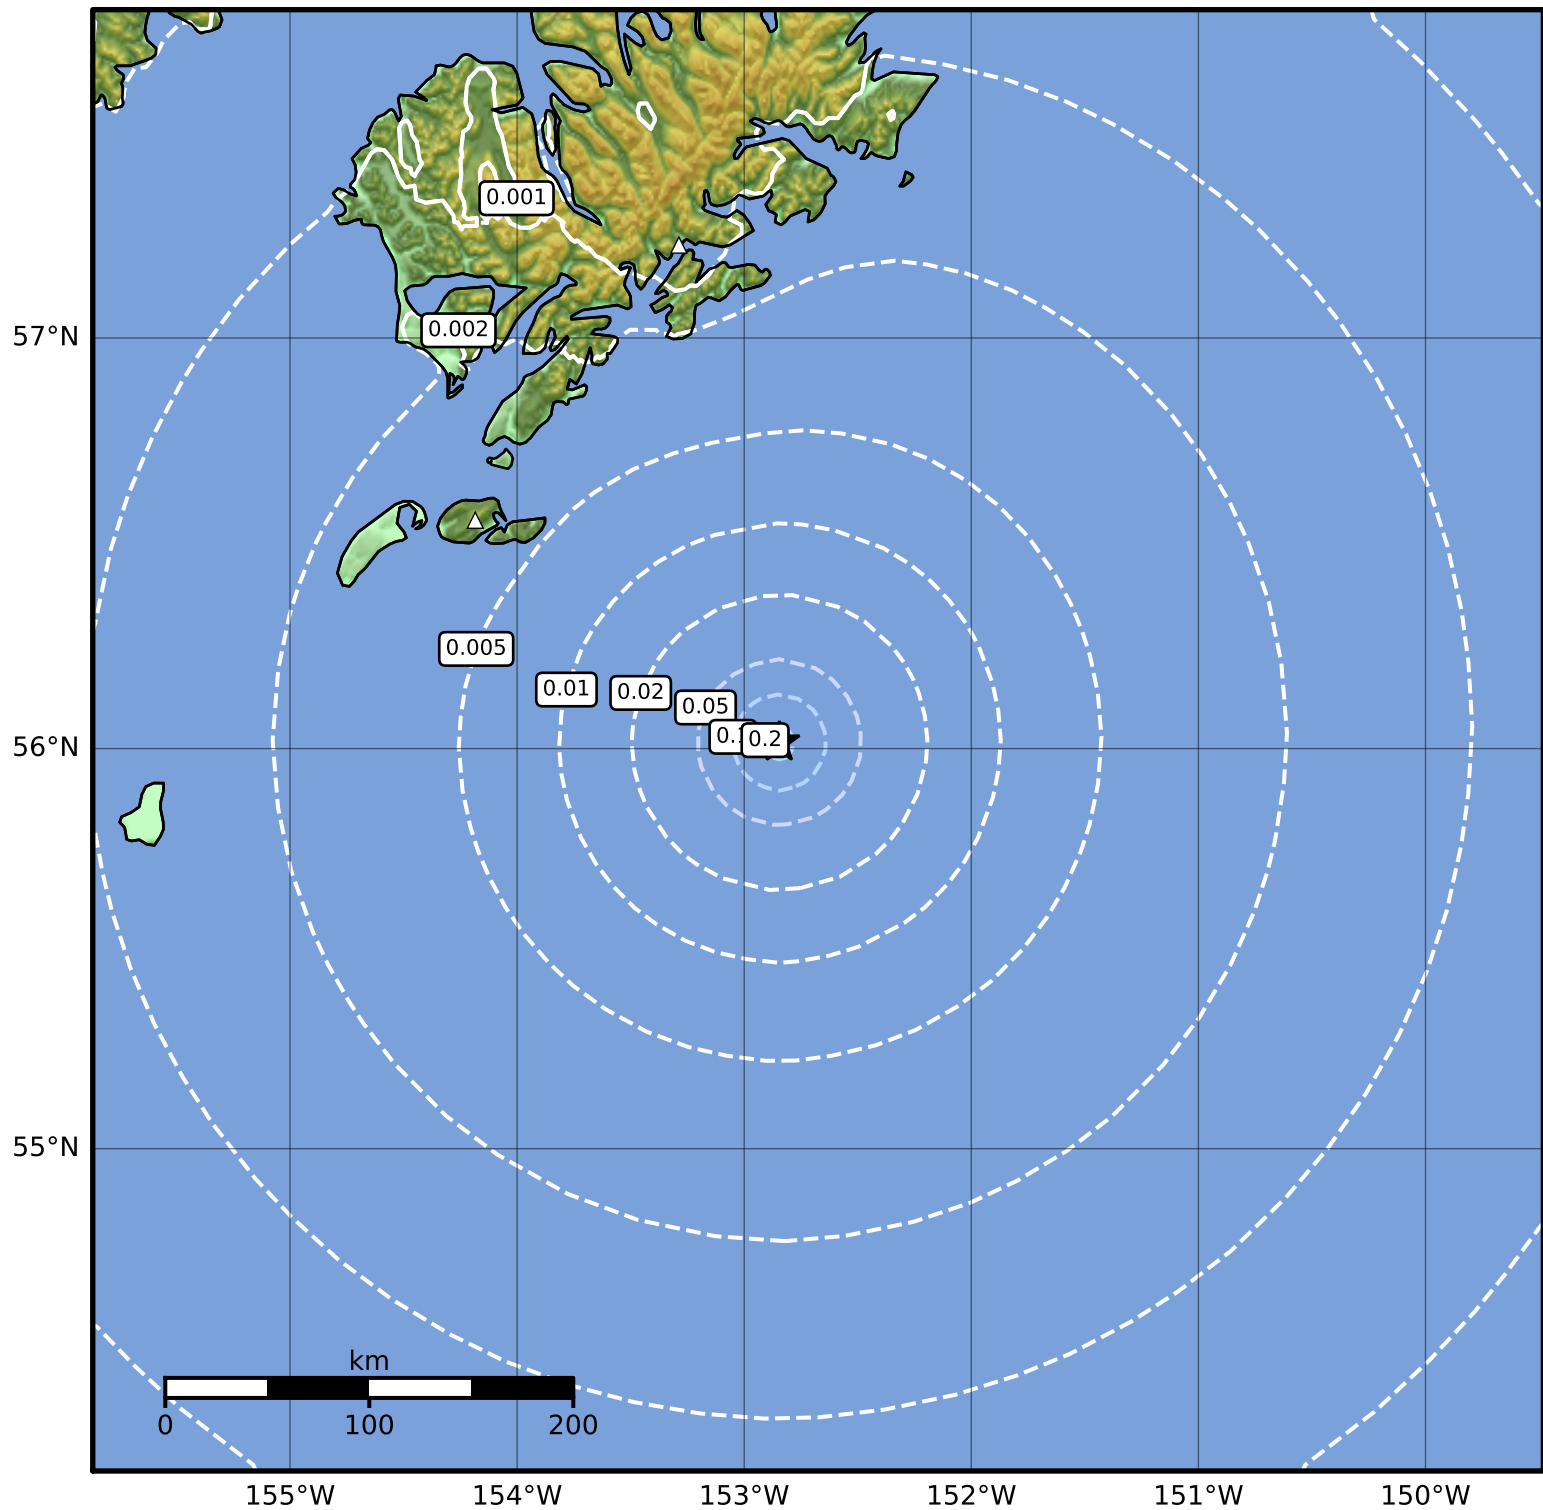

Peak Ground Velocity Map Alaska Earthquake Center
ShakeMap: 131 km (81 miles) SE of Akhiok
Feb 27, 2024 07:26:32 UTC M3.6 N56.02 W152.85 Depth: 10.4km ID:ak0242o1ht6p

PGV (cm/s)	0.1	0.2	0.5	1	2	5	10	20	50	100	200
------------	-----	-----	-----	---	---	---	----	----	----	-----	-----

Scale based on Worden et al. (2012)

△ Seismic Instrument ○ Reported Intensity

★ Epicenter

Version 1: Processed 2024-02-27T07:31:20Z