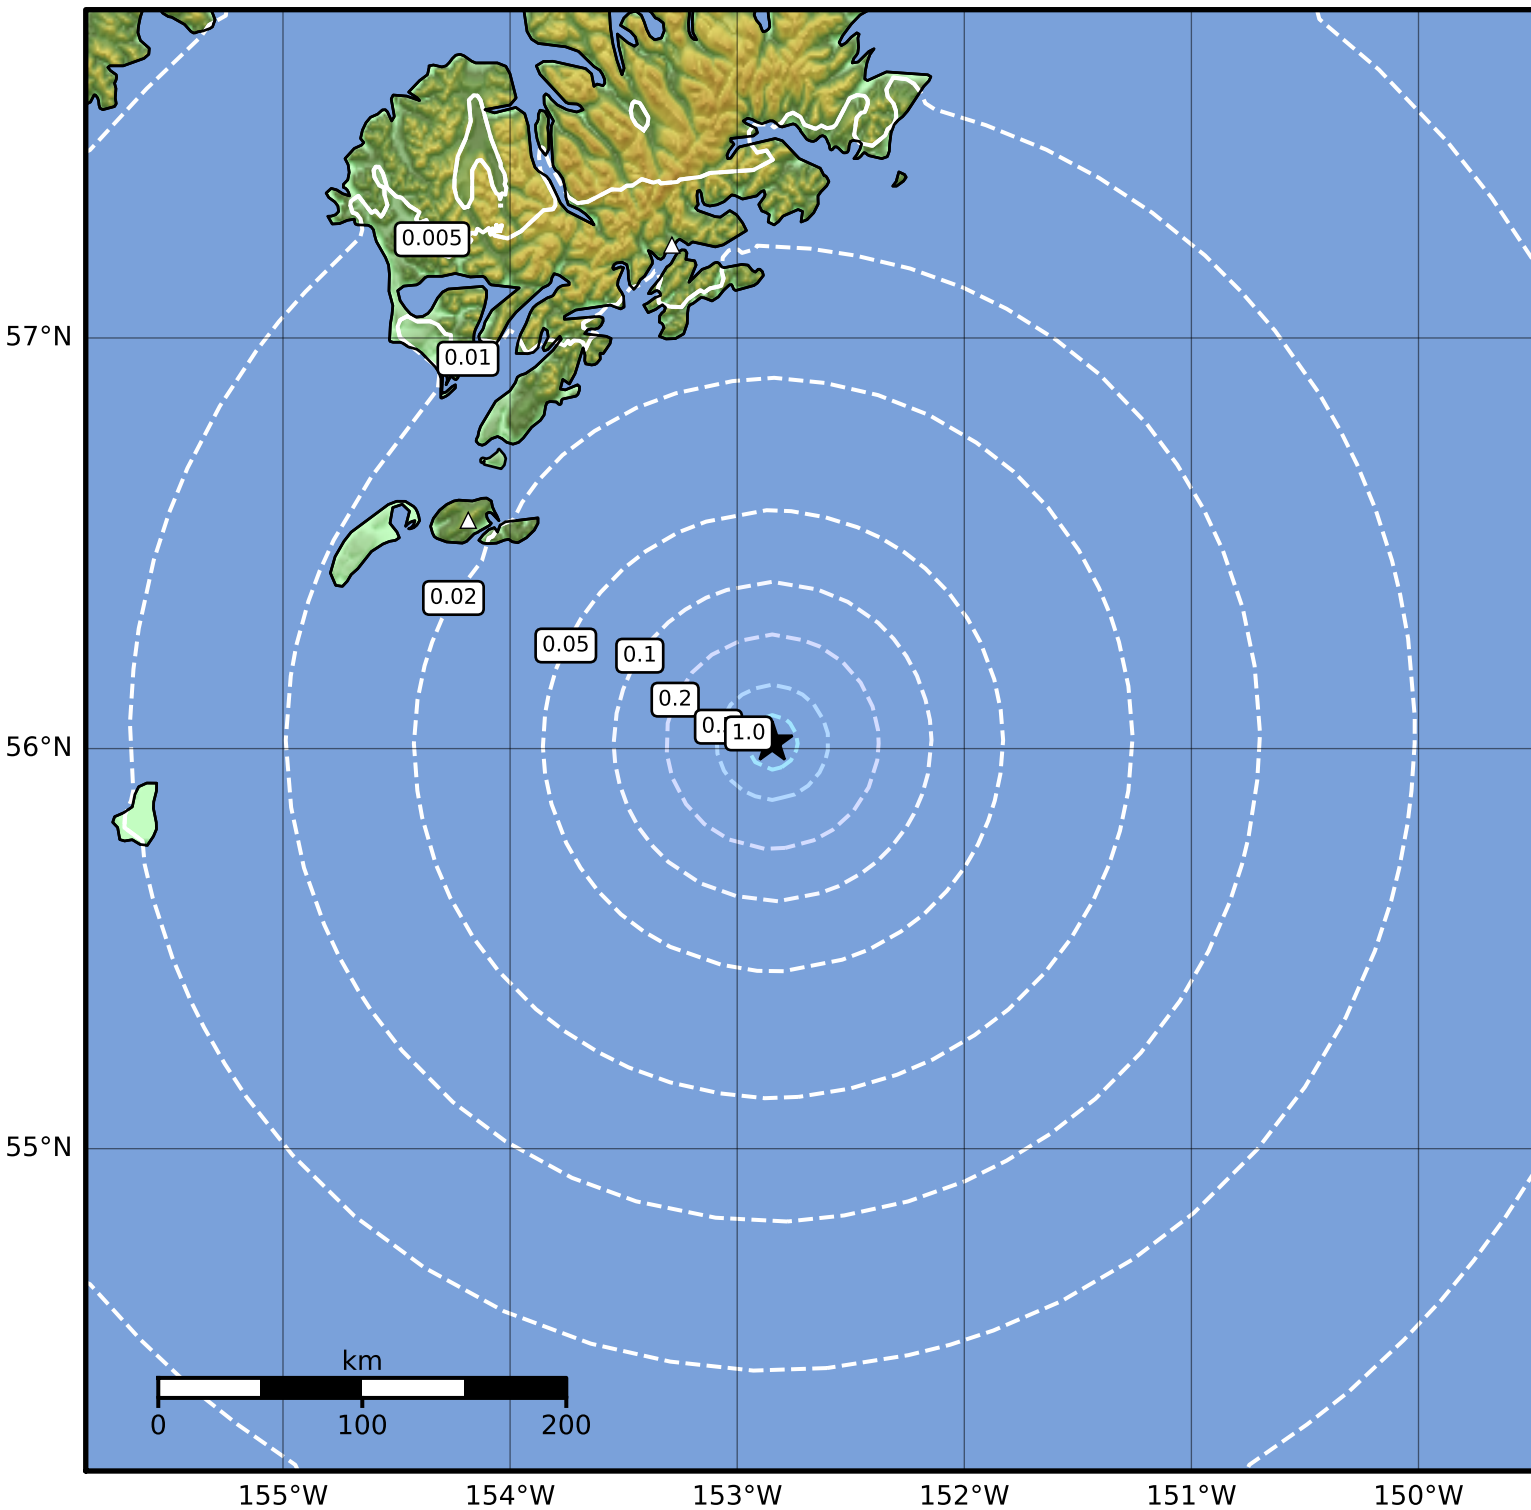

0.3 Second Peak Spectral Acceleration Map Alaska Earthquake Center
 ShakeMap: 131 km (81 miles) SE of Akhiok
 Feb 27, 2024 07:26:32 UTC M3.6 N56.02 W152.85 Depth: 10.4km ID:ak0242o1ht6p

SA(0.3) (%g)	0.1	0.2	0.5	1	2	5	10	20	50	100	200
--------------	-----	-----	-----	---	---	---	----	----	----	-----	-----

Scale based on Worden et al. (2012)

Version 1: Processed 2024-02-27T07:31:20Z

△ Seismic Instrument ○ Reported Intensity

★ Epicenter