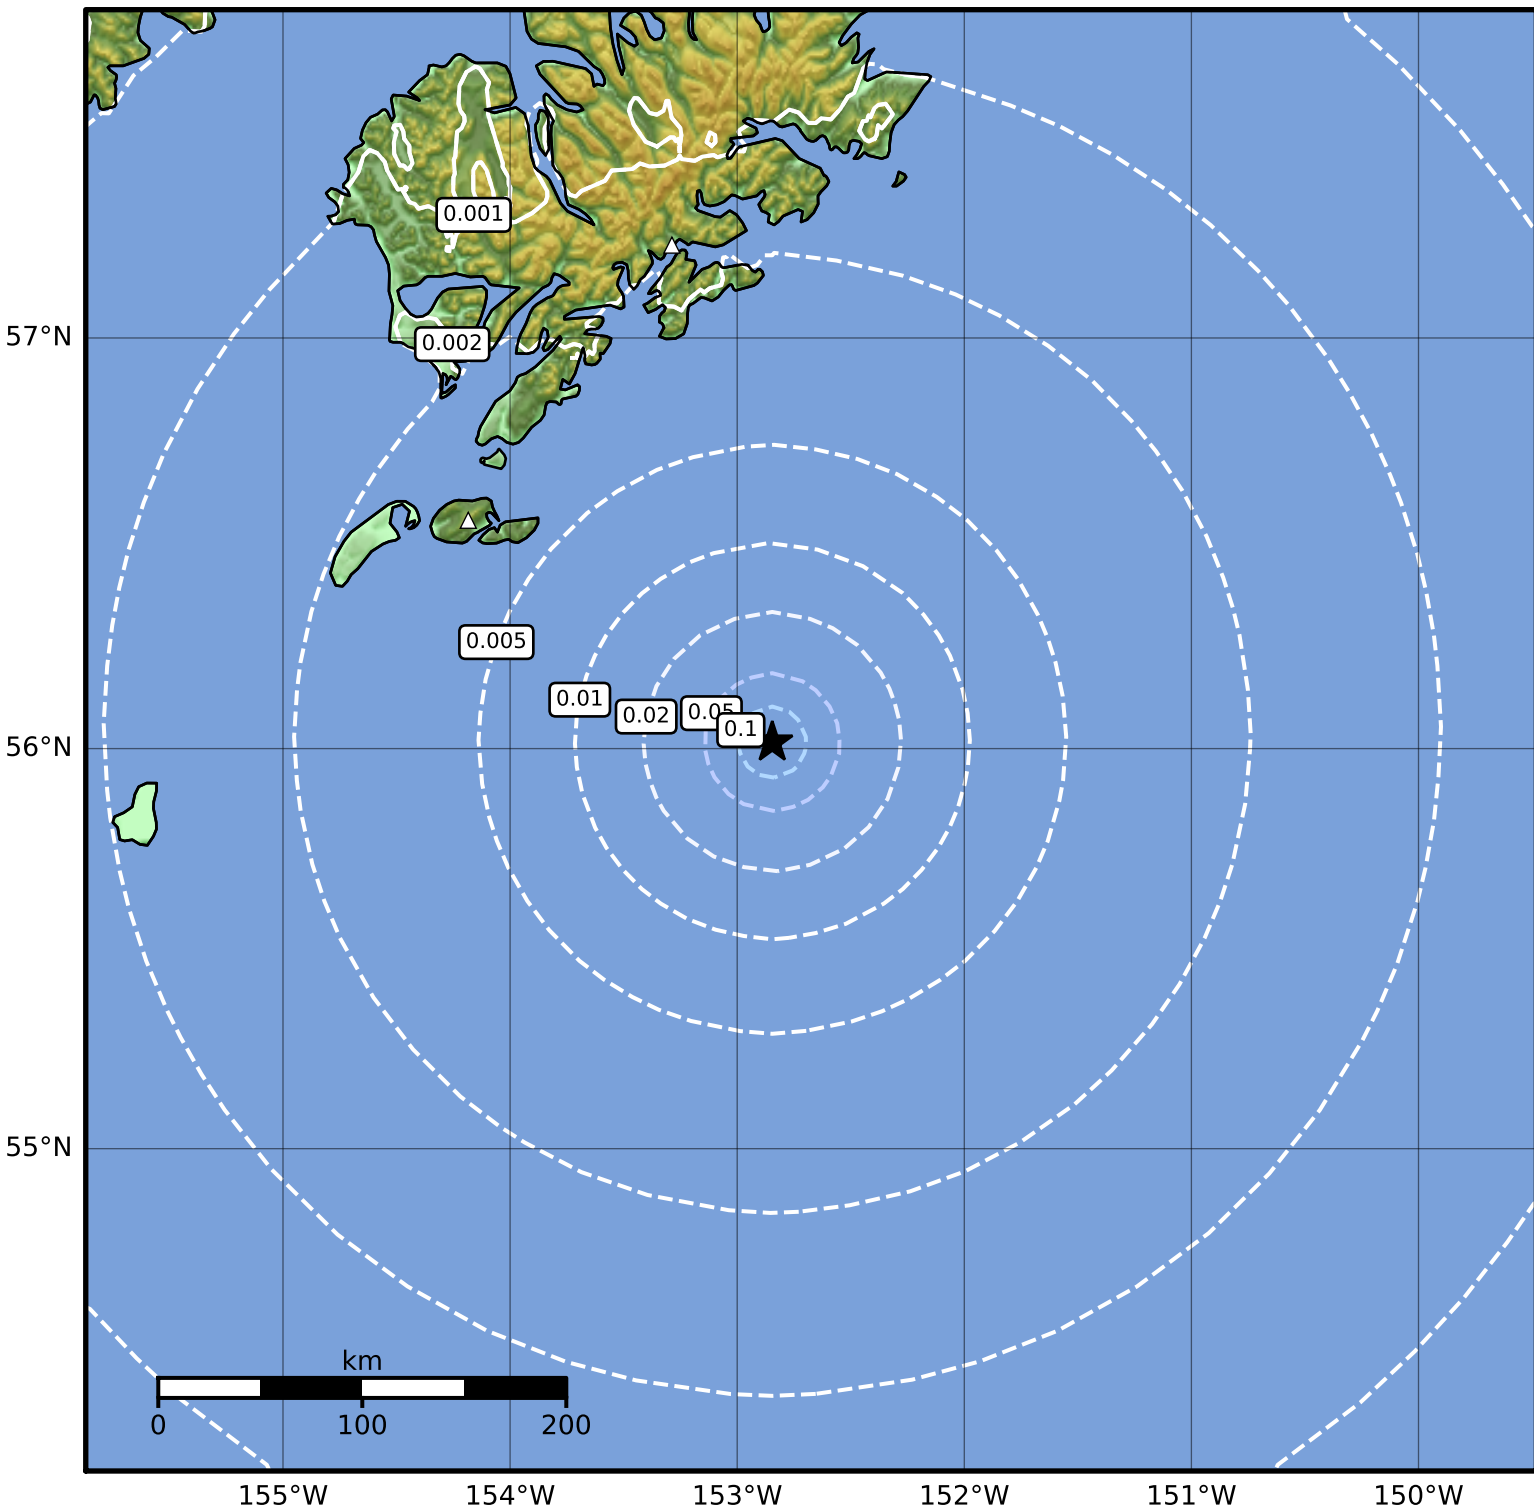

1.0 Second Peak Spectral Acceleration Map Alaska Earthquake Center
 ShakeMap: 131 km (81 miles) SE of Akhiok
 Feb 27, 2024 07:26:32 UTC M3.6 N56.02 W152.85 Depth: 10.4km ID:ak0242o1ht6p

SA(1.0) (%g)	0.1	0.2	0.5	1	2	5	10	20	50	100	200
--------------	-----	-----	-----	---	---	---	----	----	----	-----	-----

Scale based on Worden et al. (2012)

Version 1: Processed 2024-02-27T07:31:20Z

△ Seismic Instrument ○ Reported Intensity

★ Epicenter