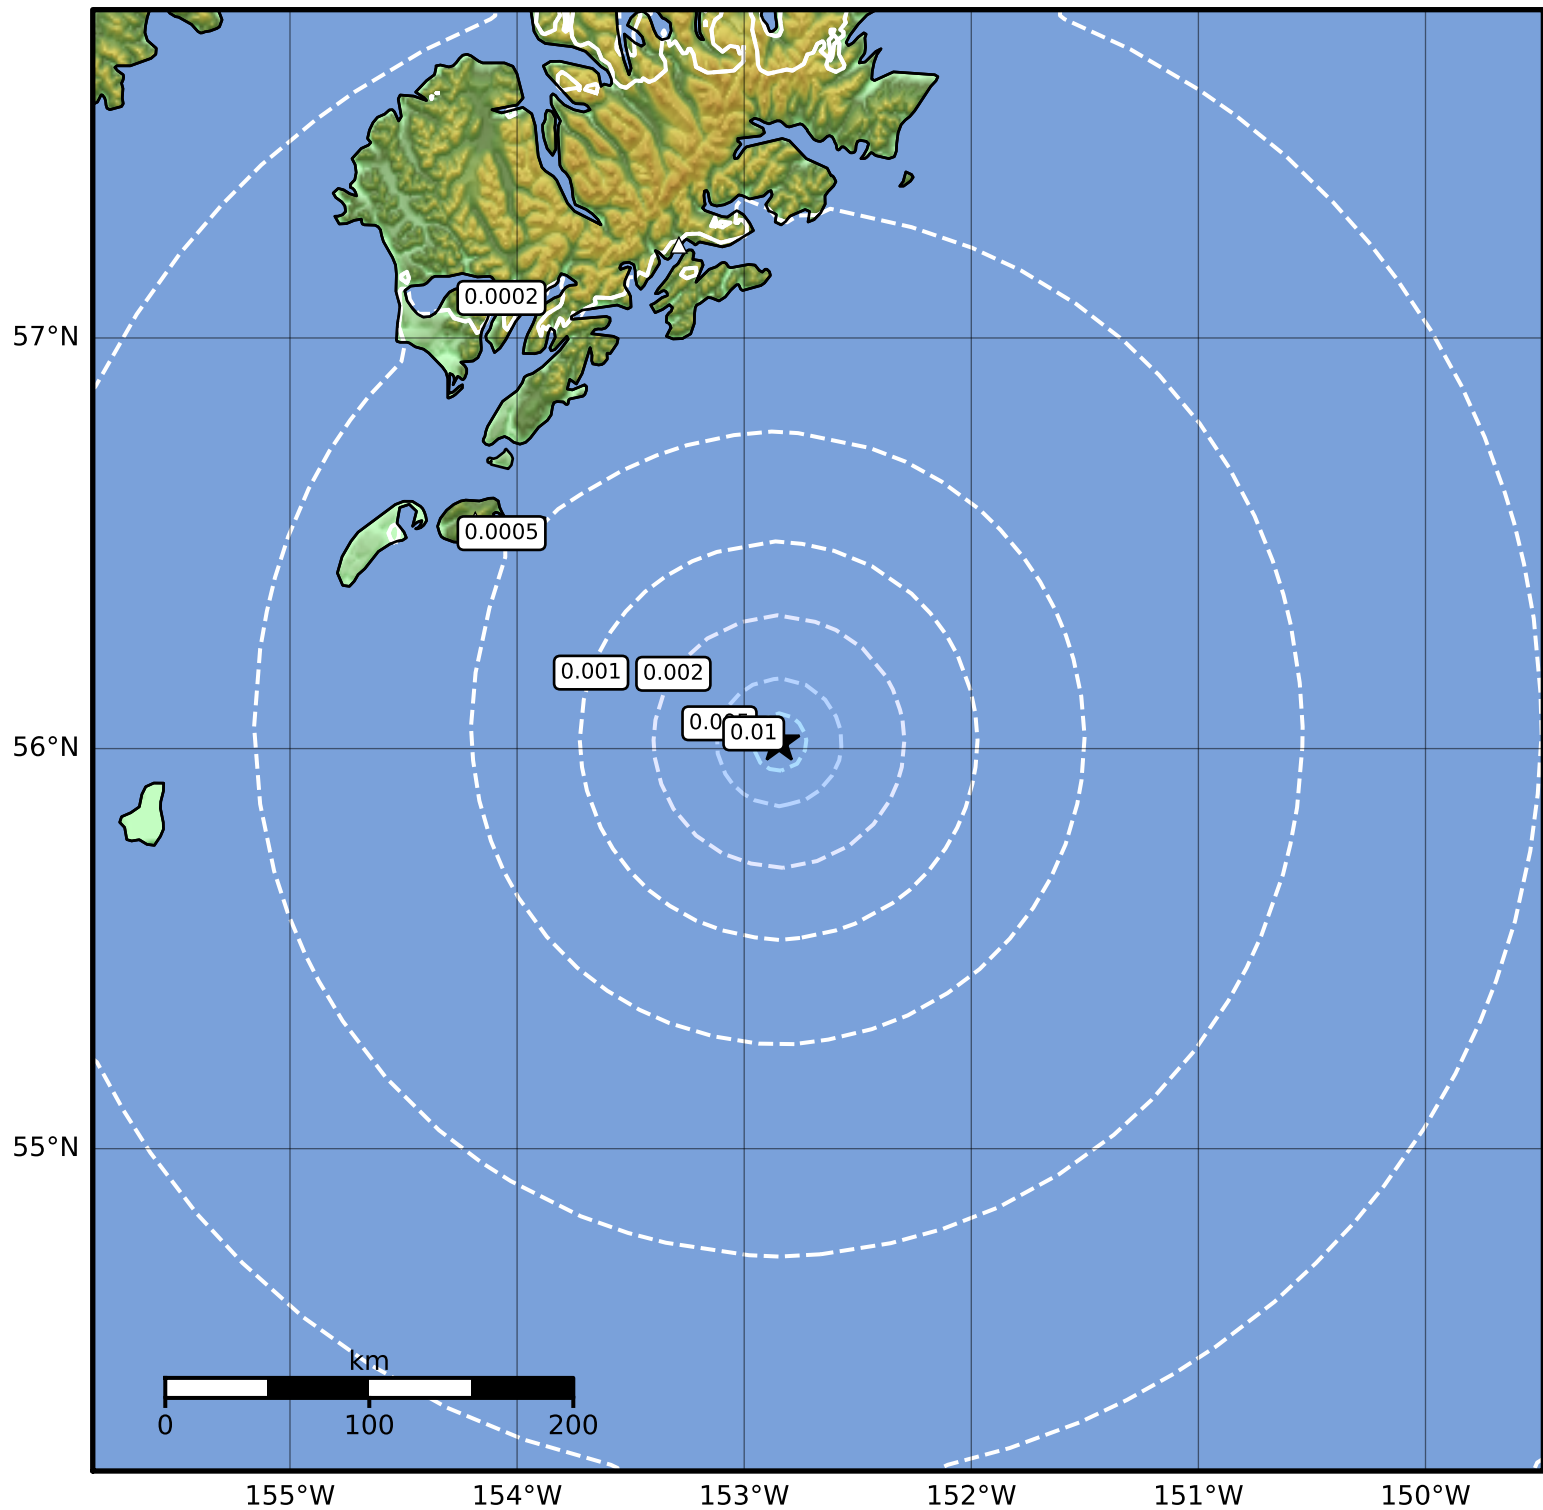

3.0 Second Peak Spectral Acceleration Map Alaska Earthquake Center  
 ShakeMap: 131 km (81 miles) SE of Akhiok  
 Feb 27, 2024 07:26:32 UTC M3.6 N56.02 W152.85 Depth: 10.4km ID:ak0242o1ht6p

Scale based on Worden et al. (2012)

Version 1: Processed 2024-02-27T07:31:20Z

△ Seismic Instrument   ○ Reported Intensity   ★ Epicenter